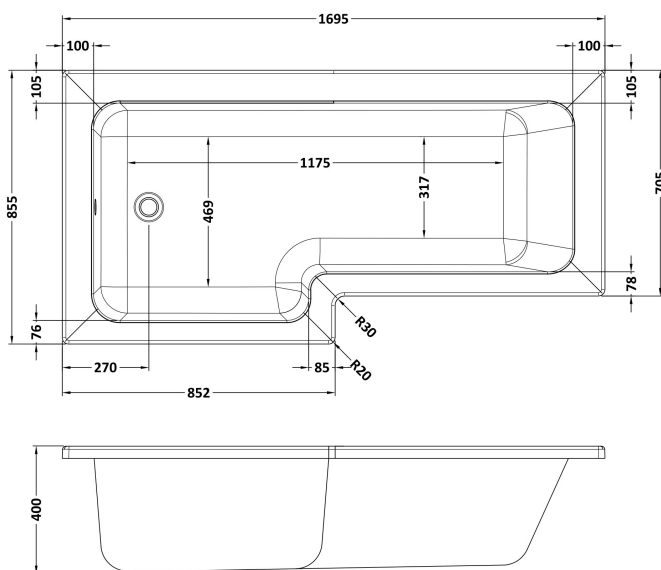

Sales Code: WBS1785L

Description: Left Hand Square Bath 1700mm

### Packaging Details

Barcode: 5056211822318

**Sales Code:** WBS701

**Description:** 1700mm Square Shower Bath L/H

**Product Dimensions**

Length (mm):	1700
Width (mm):	850
Depth (mm):	390
Nett Weight (kg):	24.5

**Packaging Dimensions**

Length (mm):	1700
Width (mm):	850
Depth (mm):	425
Gross Weight (kg):	24.5

**Packaging Data**

Box Colour:	Brown Cardboard Sleeve
Box Qty:	1
Label Size:	300 x 35
Label Colour:	White Label
Label Qty:	2

**Outer Box Dimensions (If Applicable)**

Length (mm):	
Width (mm):	
Height (mm):	
Gross Weight (kg):	
Barcode:	5055275832288

**Product Details**

Country of Origin:	Turkey
Fitting Instruction:	No
Certification:	FSC: CE & UKCA: Yes
Material Colour Reference:	European White
Product Material:	Acrylic
Material Thickness:	4mm
Volume (Ltr):	235L
Displaced Capacity:	165L
Leg Set Included:	Legset Not Included
Waste Included:	Waste Not Included
Drilled/Undrilled:	Undrilled For Taps
Includes Grips:	No Grips Supplied
Embossed:	No
No of Tapholes:	None
Anti-Slip:	No