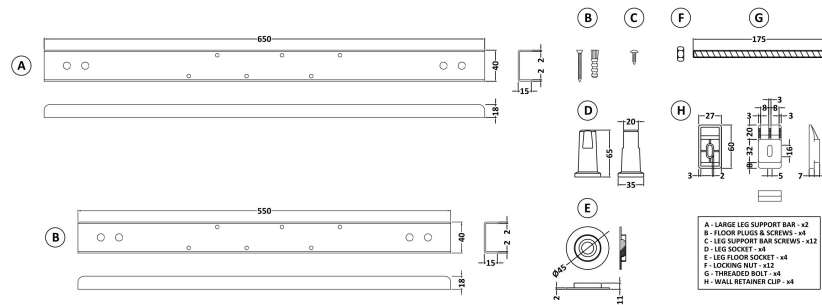

**Outer Box Dimensions (If Applicable)**

Length (mm):	
Width (mm):	
Height (mm):	
Gross Weight (kg):	
Barcode:	5055275832288

**Product Details**

Country of Origin:	Turkey
Fitting Instruction:	No
Certification:	FSC: CE & UKCA: Yes
Material Colour Reference:	European White
Product Material:	Acrylic
Material Thickness:	4mm
Volume (Ltr):	235L
Displaced Capacity:	165L
Leg Set Included:	Legset Not Included
Waste Included:	Waste Not Included
Drilled/Undrilled:	Undrilled For Taps
Includes Grips:	No Grips Supplied
Embossed:	No
No of Tapholes:	None
Anti-Slip:	No

**Packaging Dimensions**

Length (mm):	1700
Width (mm):	850
Depth (mm):	425
Gross Weight (kg):	24.5

**Packaging Data**

Box Colour:	Brown Cardboard Sleeve
Box Qty:	1
Label Size:	300 x 35
Label Colour:	White Label
Label Qty:	2

**Outer Box Dimensions (If Applicable)**

Length (mm):	
Width (mm):	
Height (mm):	
Gross Weight (kg):	
Barcode:	5055275832301

**Product Details**

Country of Origin:	Turkey
Fitting Instruction:	No
Certification:	FSC: CE & UKCA: Yes
Material Colour Reference:	European White
Product Material:	Acrylic
Material Thickness:	4mm
Volume (Ltr):	235L
Displaced Capacity:	165L
Leg Set Included:	Legset Not Included
Waste Included:	Waste Not Included
Drilled/Undrilled:	Undrilled For Taps
Includes Grips:	No Grips Supplied
Embossed:	No
No of Tapholes:	None
Anti-Slip:	No

Sales Code: WBL001

Description: Bath Leg Set

**Product Dimensions**

Length (mm):	650
Width (mm):	650
Depth (mm):	60
Nett Weight (kg):	2.5

**Packaging Dimensions**

Length (mm):	665
Width (mm):	55
Depth (mm):	42
Gross Weight (kg):	2.5