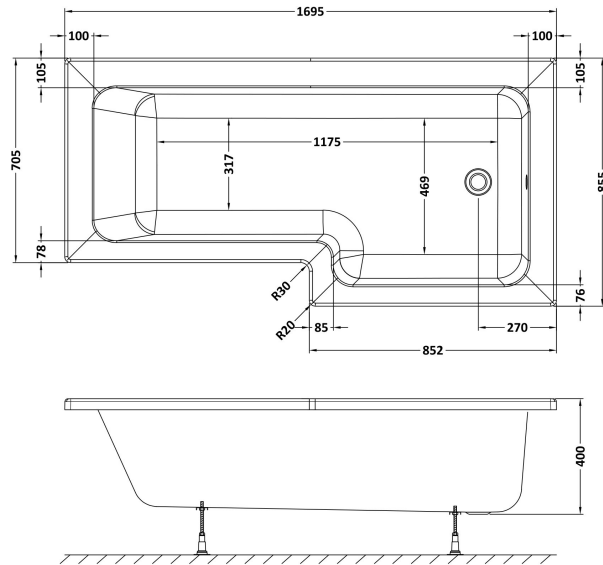

**Packaging Dimensions**

Length (mm):	1700
Width (mm):	850
Depth (mm):	425
Gross Weight (kg):	24.5

**Packaging Data**

Box Colour:	Brown Cardboard Sleeve
Box Qty:	1
Label Size:	300 x 35
Label Colour:	White Label
Label Qty:	2

**Outer Box Dimensions (If Applicable)**

Length (mm):	
Width (mm):	
Height (mm):	
Gross Weight (kg):	
Barcode:	5055275832288

**Product Details**

Country of Origin:	Turkey
Fitting Instruction:	No
Certification:	FSC: CE & UKCA: Yes
Material Colour Reference:	European White
Product Material:	Acrylic
Material Thickness:	4mm
Volume (Ltr):	235L
Displaced Capacity:	165L
Leg Set Included:	Legset Not Included
Waste Included:	Waste Not Included
Drilled/Undrilled:	Undrilled For Taps
Includes Grips:	No Grips Supplied
Embossed:	No
No of Tapholes:	None
Anti-Slip:	No

### Packaging Details

Barcode: 5056211822325

**Sales Code:** WBS702

**Description:** 1700mm Square Shower Bath R/H

**Product Dimensions**

Length (mm):	1700
Width (mm):	850
Depth (mm):	390
Nett Weight (kg):	24.5