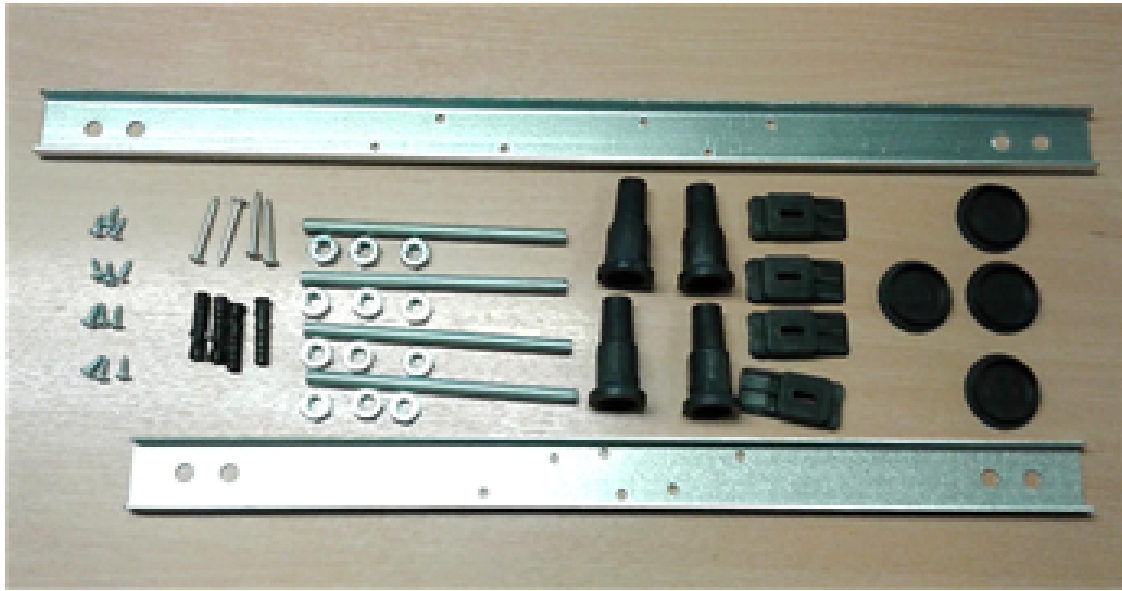

**Outer Box Dimensions (If Applicable)**

Length (mm):	
Width (mm):	
Height (mm):	
Gross Weight (kg):	
Barcode:	5055275832288

**Product Details**

Country of Origin:	Turkey
Fitting Instruction:	No
Certification:	FSC: CE & UKCA: Yes
Material Colour Reference:	European White
Product Material:	Acrylic
Material Thickness:	4mm
Volume (Ltr):	235L
Displaced Capacity:	165L
Leg Set Included:	Legset Not Included
Waste Included:	Waste Not Included
Drilled/Undrilled:	Undrilled For Taps
Includes Grips:	No Grips Supplied
Embossed:	No
No of Tapholes:	None
Anti-Slip:	No

**Outer Box Dimensions (If Applicable)**

Length (mm):	
Width (mm):	
Height (mm):	
Gross Weight (kg):	
Barcode:	5055275832301

**Product Details**

Country of Origin:	Turkey
Fitting Instruction:	No
Certification:	FSC: CE & UKCA: Yes
Material Colour Reference:	European White
Product Material:	Acrylic
Material Thickness:	4mm
Volume (Ltr):	235L
Displaced Capacity:	165L
Leg Set Included:	Legset Not Included
Waste Included:	Waste Not Included
Drilled/Undrilled:	Undrilled For Taps
Includes Grips:	No Grips Supplied
Embossed:	No
No of Tapholes:	None
Anti-Slip:	No

Sales Code: WBL001

Description: Bath Leg Set

**Product Dimensions**

Length (mm):	650
Width (mm):	650
Depth (mm):	60
Nett Weight (kg):	2.5

**Packaging Dimensions**

Length (mm):	665
Width (mm):	55
Depth (mm):	42
Gross Weight (kg):	2.5