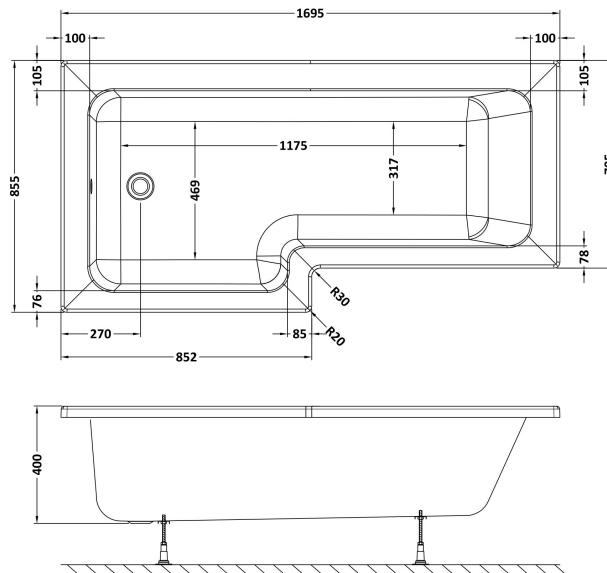

### Packaging Details

Barcode: 5056211822318

**Sales Code:** WBS701

**Description:** 1700mm Square Shower Bath L/H

**Product Dimensions**

Length (mm):	1700
Width (mm):	850
Depth (mm):	390
Nett Weight (kg):	24.5

**Packaging Dimensions**

Length (mm):	1700
Width (mm):	850
Depth (mm):	425
Gross Weight (kg):	24.5

**Packaging Data**

Box Colour:	Brown Cardboard Sleeve
Box Qty:	1
Label Size:	300 x 35
Label Colour:	White Label
Label Qty:	2

**Outer Box Dimensions (If Applicable)**

Length (mm):	
Width (mm):	
Height (mm):	
Gross Weight (kg):	
Barcode:	5055275832288

**Product Details**

Country of Origin:	Turkey
Fitting Instruction:	No
Certification:	FSC: CE & UKCA: Yes
Material Colour Reference:	European White
Product Material:	Acrylic
Material Thickness:	4mm
Volume (Ltr):	235L
Displaced Capacity:	165L
Leg Set Included:	Legset Not Included
Waste Included:	Waste Not Included
Drilled/Undrilled:	Undrilled For Taps
Includes Grips:	No Grips Supplied
Embossed:	No
No of Tapholes:	None
Anti-Slip:	No

Sales Code: WBL001

Description: Bath Leg Set

**Product Dimensions**

Length (mm):	650
Width (mm):	650
Depth (mm):	60
Nett Weight (kg):	2.5

**Packaging Dimensions**

Length (mm):	665
Width (mm):	55
Depth (mm):	42
Gross Weight (kg):	2.5