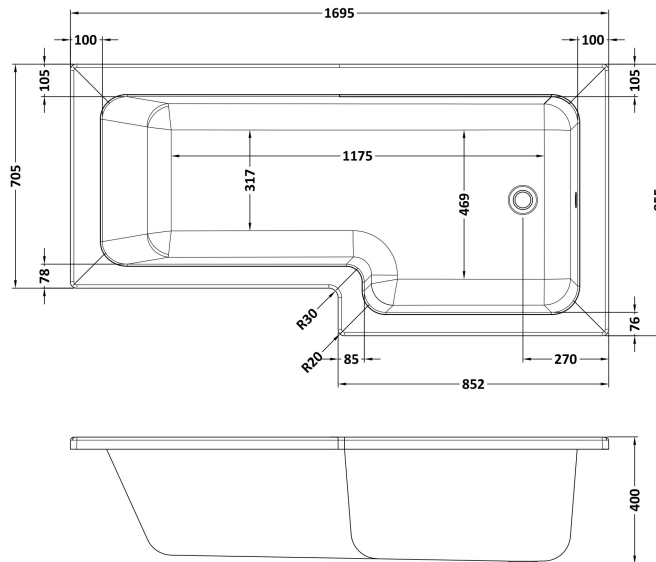

**Outer Box Dimensions (If Applicable)**

Length (mm):	
Width (mm):	
Height (mm):	
Gross Weight (kg):	
Barcode:	5055275832288

**Product Details**

Country of Origin:	Turkey
Fitting Instruction:	No
Certification:	FSC: CE & UKCA: Yes
Material Colour Reference:	European White
Product Material:	Acrylic
Material Thickness:	4mm
Volume (Ltr):	235L
Displaced Capacity:	165L
Leg Set Included:	Legset Not Included
Waste Included:	Waste Not Included
Drilled/Undrilled:	Undrilled For Taps
Includes Grips:	No Grips Supplied
Embossed:	No
No of Tapholes:	None
Anti-Slip:	No

Sales Code: WBS1785R

Description: Right Hand Square Bath 1700mm

### Packaging Details

Barcode: 5056211822325

**Sales Code:** WBS702

**Description:** 1700mm Square Shower Bath R/H

**Product Dimensions**

Length (mm):	1700
Width (mm):	850
Depth (mm):	390
Nett Weight (kg):	24.5

**Packaging Dimensions**

Length (mm):	1700
Width (mm):	850
Depth (mm):	425
Gross Weight (kg):	24.5

**Packaging Data**

Box Colour:	Brown Cardboard Sleeve
Box Qty:	1
Label Size:	300 x 35
Label Colour:	White Label
Label Qty:	2