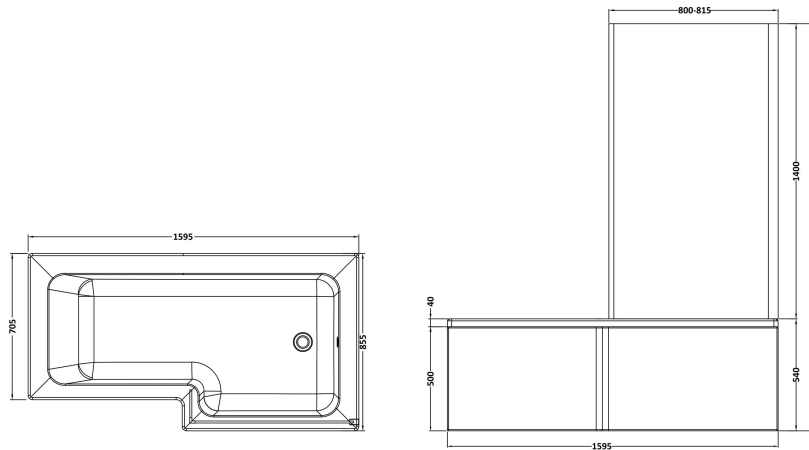

Packaging Details

Barcode: 5056678459782