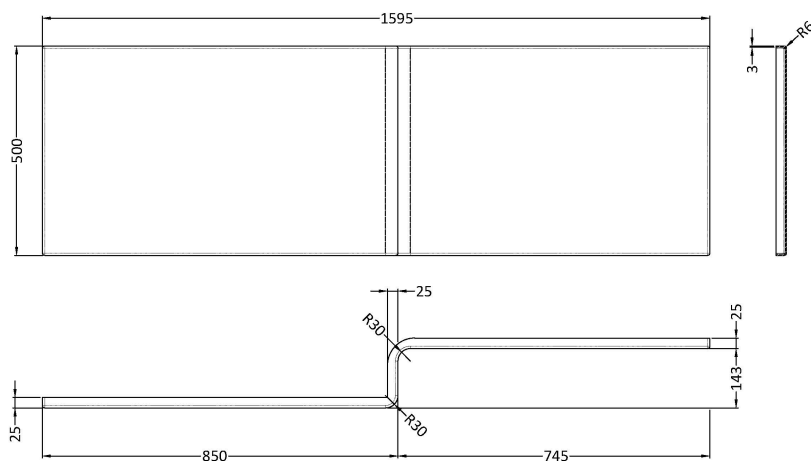

### Outer Box Dimensions (If Applicable)

Length (mm):	
Width (mm):	
Height (mm):	
Gross Weight (kg):	
Barcode:	5056211822219

### Product Dimensions

Length (mm):	1595
Width (mm):	500
Depth (mm):	167
Nett Weight (kg):	3.6

### Packaging Dimensions

Length (mm):	1620
Width (mm):	530
Depth (mm):	45
Gross Weight (kg):	3.6

### Product Dimensions

Height (mm):	1435
Width (mm):	805
Depth (mm):	38
Nett Weight (kg):	18