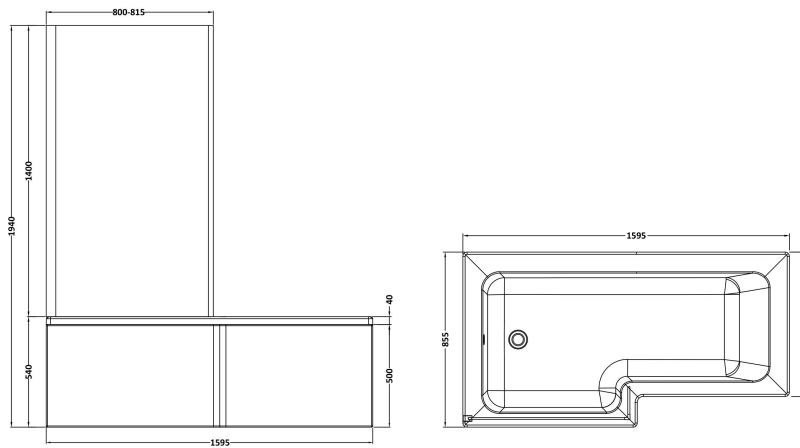

Packaging Details

Barcode: 5056678459775