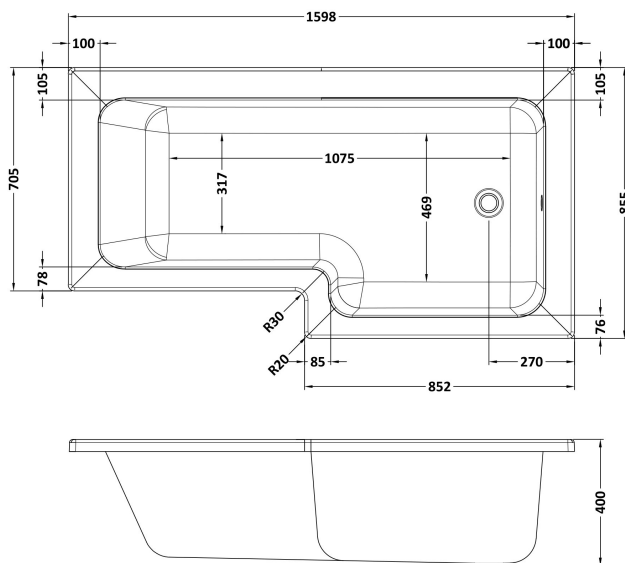

### Product Dimensions

Length (mm):	1600
Width (mm):	850
Depth (mm):	390
Nett Weight (kg):	23

### Packaging Dimensions

Length (mm):	1600
Width (mm):	850
Depth (mm):	390
Gross Weight (kg):	23

### Outer Box Dimensions (If Applicable)

Length (mm):	
Width (mm):	
Height (mm):	
Gross Weight (kg):	
Barcode:	5056211822219

**Sales Code:** WBS106

**Description:** 1600mm Square Shower Bath Rh

**Product Dimensions**

Length (mm):	1600
Width (mm):	850
Depth (mm):	390
Nett Weight (kg):	23

**Packaging Dimensions**

Length (mm):	1600
Width (mm):	850
Depth (mm):	390
Gross Weight (kg):	23