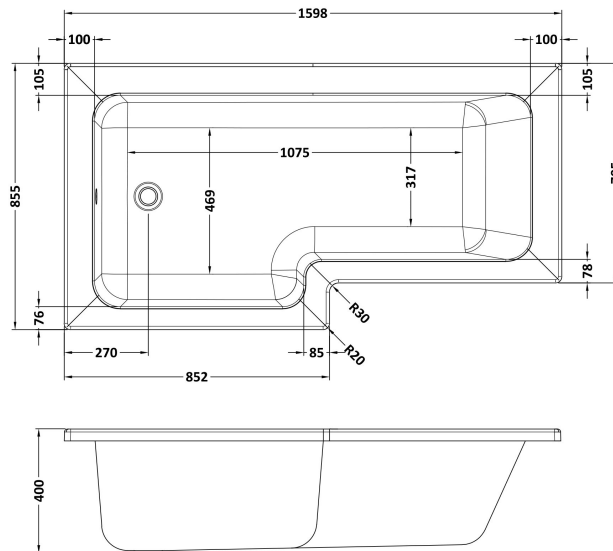

### Product Dimensions

Length (mm):	1600
Width (mm):	850
Depth (mm):	390
Nett Weight (kg):	23

### Packaging Dimensions

Length (mm):	1600
Width (mm):	850
Depth (mm):	390
Gross Weight (kg):	23

### Product Dimensions

Length (mm):	1595
Width (mm):	500
Depth (mm):	167
Nett Weight (kg):	3.6

### Packaging Dimensions

Length (mm):	1620
Width (mm):	530
Depth (mm):	45
Gross Weight (kg):	3.6