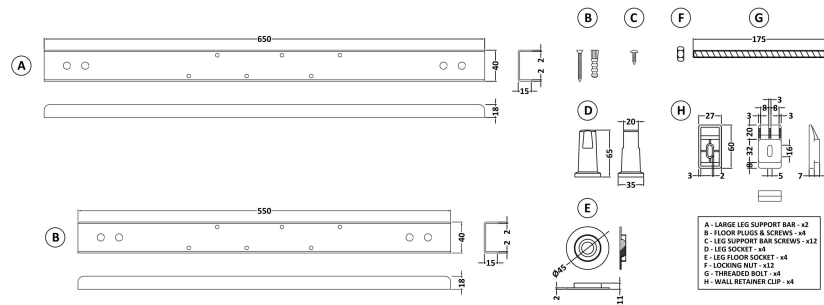

### Outer Box Dimensions (If Applicable)

Length (mm):	
Width (mm):	
Height (mm):	
Gross Weight (kg):	
Barcode:	5056211822219

**Packaging Data**

Box Colour:	Brown Cardboard Sleeve
Box Qty:	1
Label Size:	192 x 38
Label Colour:	White Label
Label Qty:	1

**Outer Box Dimensions (If Applicable)**

Length (mm):	
Width (mm):	
Height (mm):	
Gross Weight (kg):	
Barcode:	5056211822226

**Product Details**

Country of Origin:	Turkey
Fitting Instruction:	No
Certification:	FSC: No CE & UKCA: Yes
Material Colour Reference:	European White
Product Material:	Acrylic
Material Thickness:	4mm
Volume (Ltr):	200L
Displaced Capacity:	130L
Leg Set Included:	Legset Not Included
Waste Included:	Waste Not Included
Drilled/Undrilled:	Undrilled For Taps
Includes Grips:	No Grips Supplied
Embossed:	No
No of Tapholes:	None
Anti-Slip:	No

Sales Code: WBL001

Description: Bath Leg Set

**Product Dimensions**

Length (mm):	650
Width (mm):	650
Depth (mm):	60
Nett Weight (kg):	2.5

**Packaging Dimensions**

Length (mm):	665
Width (mm):	55
Depth (mm):	42
Gross Weight (kg):	2.5