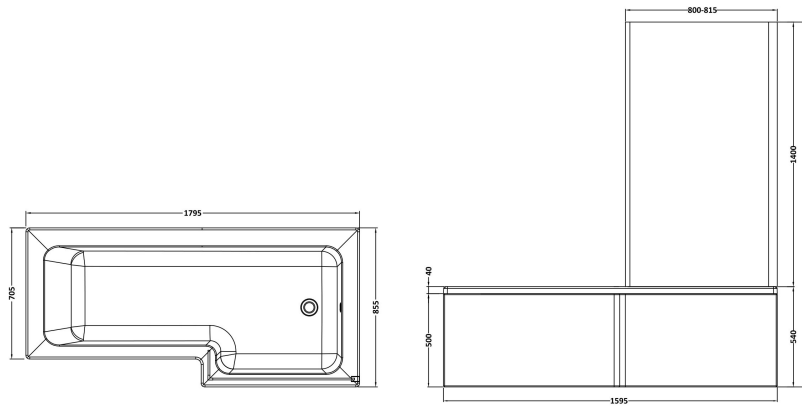

Sales Code: NSK801S

Description: L Shape Shower Bath & Legs 1800X850 Lh

Product Dimensions

Length (mm):	1800
Width (mm):	850
Depth (mm):	390
Nett Weight (kg):	27

Packaging Dimensions

Length (mm):	1800
Width (mm):	850
Depth (mm):	425
Gross Weight (kg):	27

Packaging Data

Box Colour:	Brown Cardboard Sleeve
Box Qty:	1
Label Size:	300 x 35
Label Colour:	White Label
Label Qty:	2

Outer Box Dimensions (If Applicable)

Length (mm):	
Width (mm):	
Height (mm):	
Gross Weight (kg):	
Barcode:	5056678435649

Sales Code: NSK802S

Description: L Shape Shower Bath & Legs 1800X850 Rh

Product Dimensions

Length (mm):	1800
Width (mm):	850
Depth (mm):	390
Nett Weight (kg):	27

Packaging Dimensions

Length (mm):	1800
Width (mm):	850
Depth (mm):	425
Gross Weight (kg):	27

Sales Code: WBS304

Description: 1800 L Shower Bath Front Panel

Product Dimensions

Length (mm):	1795
Width (mm):	500
Depth (mm):	167
Nett Weight (kg):	3.4

Packaging Dimensions

Length (mm):	1720
Width (mm):	515
Depth (mm):	35
Gross Weight (kg):	3.4