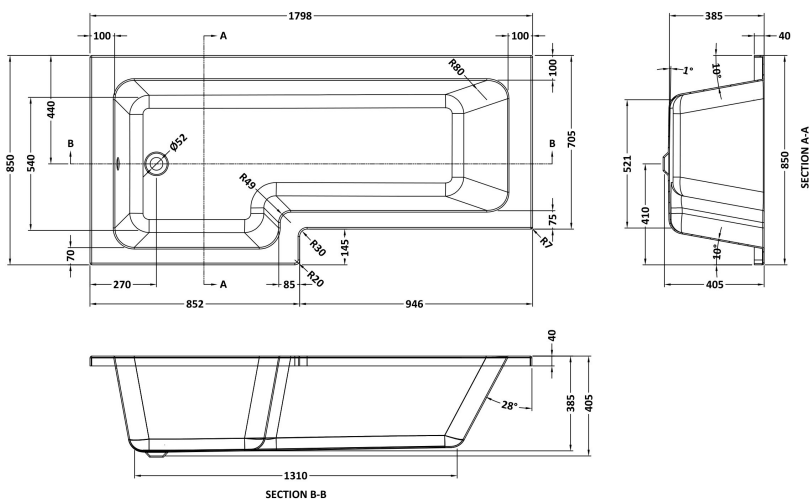

Sales Code: NSK801S

Description: L Shape Shower Bath & Legs 1800X850 Lh

Product Dimensions

Length (mm):	1800
Width (mm):	850
Depth (mm):	390
Nett Weight (kg):	27

Packaging Dimensions

Length (mm):	1800
Width (mm):	850
Depth (mm):	425
Gross Weight (kg):	27

Packaging Data

Box Colour:	Brown Cardboard Sleeve
Box Qty:	1
Label Size:	300 x 35
Label Colour:	White Label
Label Qty:	2

Outer Box Dimensions (If Applicable)

Length (mm):	
Width (mm):	
Height (mm):	
Gross Weight (kg):	
Barcode:	5056678435649

Sales Code: NSK802S

Description: L Shape Shower Bath & Legs 1800X850 Rh

Product Dimensions

Length (mm):	1800
Width (mm):	850
Depth (mm):	390
Nett Weight (kg):	27

Packaging Dimensions

Length (mm):	1800
Width (mm):	850
Depth (mm):	425
Gross Weight (kg):	27

Sales Code: WBS304

Description: 1800 L Shower Bath Front Panel

Product Dimensions

Length (mm):	1795
Width (mm):	500
Depth (mm):	167
Nett Weight (kg):	3.4

Packaging Dimensions

Length (mm):	1720
Width (mm):	515
Depth (mm):	35
Gross Weight (kg):	3.4