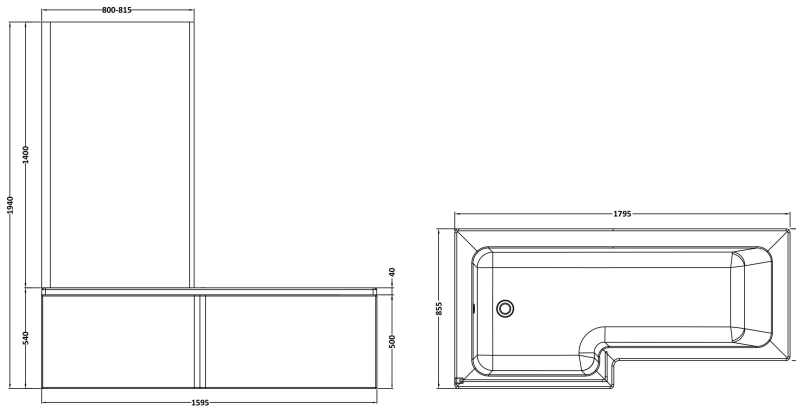

Packaging Details

Barcode: 5056678459799