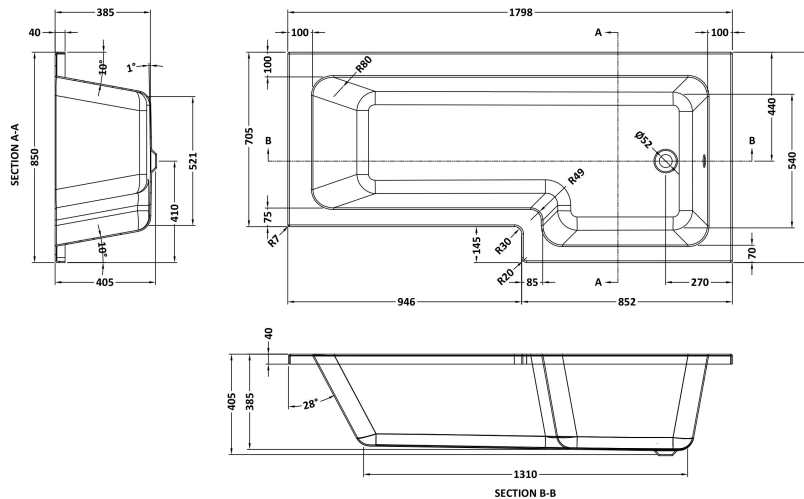

Sales Code: NSK801S

Description: L Shape Shower Bath & Legs 1800X850 Lh

Product Dimensions

Length (mm):	1800
Width (mm):	850
Depth (mm):	390
Nett Weight (kg):	27

Packaging Dimensions

Length (mm):	1800
Width (mm):	850
Depth (mm):	425
Gross Weight (kg):	27

Packaging Data

Box Colour:	Brown Cardboard Sleeve
Box Qty:	1
Label Size:	300 x 35
Label Colour:	White Label
Label Qty:	2

Outer Box Dimensions (If Applicable)

Length (mm):	
Width (mm):	
Height (mm):	
Gross Weight (kg):	
Barcode:	5056678435649

Sales Code: NSK802S

Description: L Shape Shower Bath & Legs 1800X850 Rh

Product Dimensions

Length (mm):	1800
Width (mm):	850
Depth (mm):	390
Nett Weight (kg):	27

Packaging Dimensions

Length (mm):	1800
Width (mm):	850
Depth (mm):	425
Gross Weight (kg):	27

Sales Code: WBS304

Description: 1800 L Shower Bath Front Panel

Product Dimensions

Length (mm):	1795
Width (mm):	500
Depth (mm):	167
Nett Weight (kg):	3.4

Packaging Dimensions

Length (mm):	1720
Width (mm):	515
Depth (mm):	35
Gross Weight (kg):	3.4