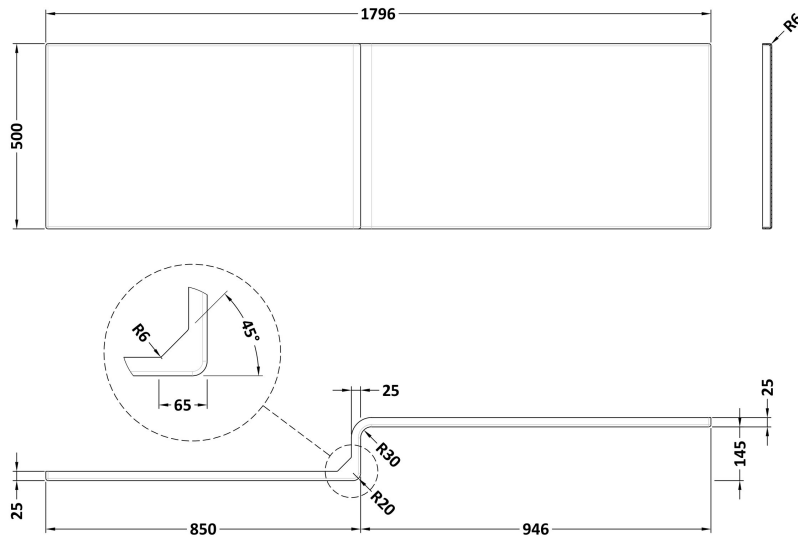

Sales Code: NSK802S

Description: L Shape Shower Bath & Legs 1800X850 Rh

Product Dimensions

Length (mm):	1800
Width (mm):	850
Depth (mm):	390
Nett Weight (kg):	27

Packaging Dimensions

Length (mm):	1800
Width (mm):	850
Depth (mm):	425
Gross Weight (kg):	27

Packaging Data

Box Colour:	Brown Cardboard Sleeve
Box Qty:	1
Label Size:	300 x 35
Label Colour:	White Label
Label Qty:	2

Outer Box Dimensions (If Applicable)

Length (mm):	
Width (mm):	
Height (mm):	
Gross Weight (kg):	
Barcode:	5056678435656

Product Details

Country of Origin:	Egypt
Fitting Instruction:	No
Certification:	FSC: CE & UKCA: Yes
Material Colour Reference:	European White
Product Material:	Acrylic
Material Thickness:	4mm
Volume (Ltr):	235L
Displaced Capacity:	165L
Leg Set Included:	Legset Not Included
Waste Included:	Waste Not Included
Drilled/Undrilled:	Undrilled For Taps
Includes Grips:	No Grips Supplied
Embossed:	No
No of Tapholes:	None
Anti-Slip:	No

Sales Code: WBS304

Description: 1800 L Shower Bath Front Panel

Product Dimensions

Length (mm):	1795
Width (mm):	500
Depth (mm):	167
Nett Weight (kg):	3.4

Packaging Dimensions

Length (mm):	1720
Width (mm):	515
Depth (mm):	35
Gross Weight (kg):	3.4