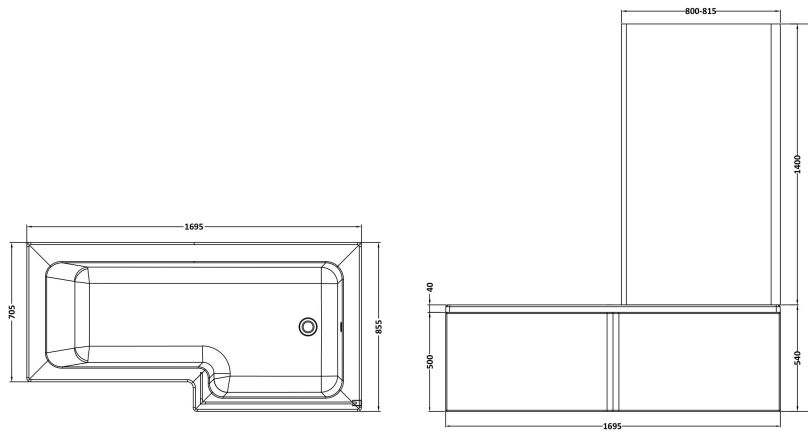

Sales Code: WBS101

Description: 1700mm Square Shower Bath Lh

Product Dimensions

Length (mm):	1700
Width (mm):	850
Depth (mm):	390
Nett Weight (kg):	24.5

Packaging Dimensions

Length (mm):	1700
Width (mm):	850
Depth (mm):	425
Gross Weight (kg):	24.5

Packaging Data

Box Colour:	Brown Cardboard Sleeve
Box Qty:	1
Label Size:	300 x 35
Label Colour:	White Label
Label Qty:	2

Outer Box Dimensions (If Applicable)

Length (mm):	
Width (mm):	
Height (mm):	
Gross Weight (kg):	
Barcode:	5055275821626

Sales Code: WBS102

Description: 1700mm Square Shower Bath Rh

Product Dimensions

Length (mm):	1700
Width (mm):	850
Depth (mm):	390
Nett Weight (kg):	24.5

Packaging Dimensions

Length (mm):	1700
Width (mm):	850
Depth (mm):	425
Gross Weight (kg):	24.5

Sales Code: WBL001

Description: Bath Leg Set

Product Dimensions

Length (mm):	650
Width (mm):	650
Depth (mm):	60
Nett Weight (kg):	2.5

Packaging Dimensions

Length (mm):	665
Width (mm):	55
Depth (mm):	42
Gross Weight (kg):	2.5