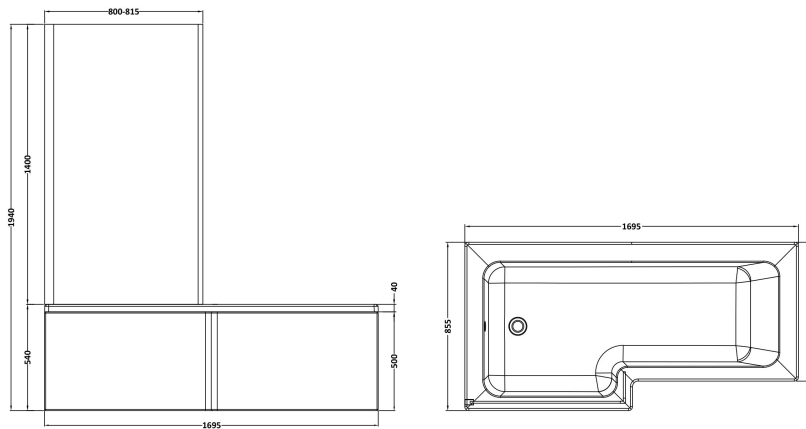

Packaging Details

Barcode: 5055275824023