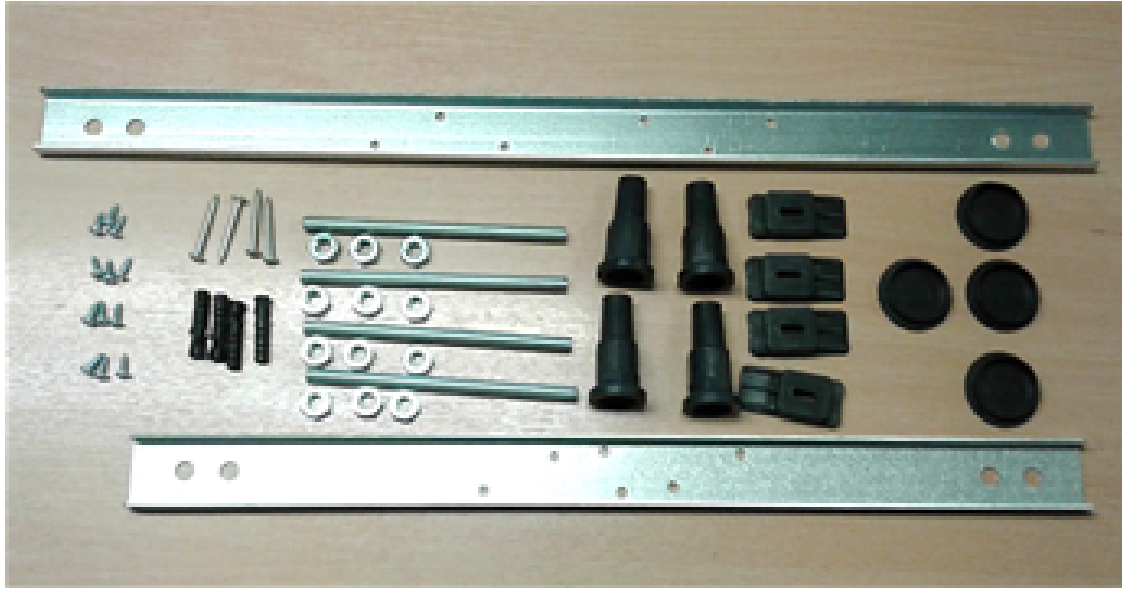

Product Details

Country of Origin:	Turkey
Fitting Instruction:	No
Certification:	FSC: CE & UKCA: Yes
Material Colour Reference:	European White
Product Material:	Acrylic
Material Thickness:	4mm
Volume (Ltr):	235L
Displaced Capacity:	165L
Leg Set Included:	Legset Not Included
Waste Included:	Waste Not Included
Drilled/Undrilled:	Undrilled For Taps
Includes Grips:	No Grips Supplied
Embossed:	No
No of Tapholes:	None
Anti-Slip:	No

Packaging Data

Box Colour:	Brown Cardboard Sleeve
Box Qty:	1
Label Size:	300 x 35
Label Colour:	White Label
Label Qty:	2

Outer Box Dimensions (If Applicable)

Length (mm):	
Width (mm):	
Height (mm):	
Gross Weight (kg):	
Barcode:	5055275821657

Sales Code: WBL001

Description: Bath Leg Set

Product Dimensions

Length (mm):	650
Width (mm):	650
Depth (mm):	60
Nett Weight (kg):	2.5

Packaging Dimensions

Length (mm):	665
Width (mm):	55
Depth (mm):	42
Gross Weight (kg):	2.5