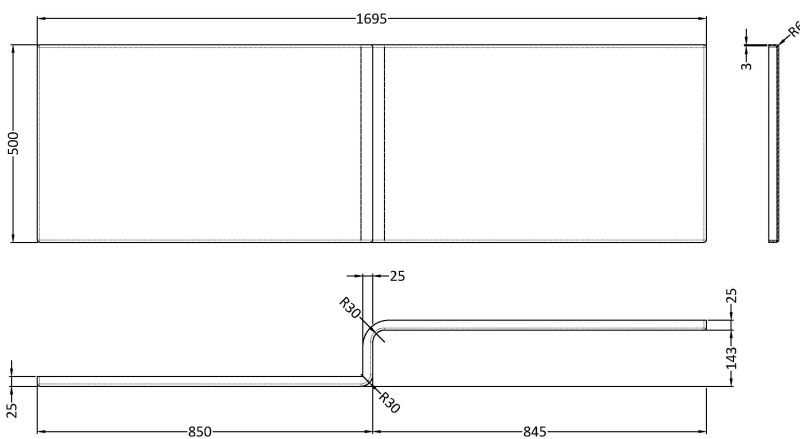

Sales Code: WBL001

Description: Bath Leg Set

Product Dimensions

Length (mm):	650
Width (mm):	650
Depth (mm):	60
Nett Weight (kg):	2.5

Packaging Dimensions

Length (mm):	665
Width (mm):	55
Depth (mm):	42
Gross Weight (kg):	2.5

Packaging Data

Box Colour:	Brown Cardboard Sleeve
Box Qty:	1
Label Size:	100 x 50
Label Colour:	White Label
Label Qty:	2

Outer Box Dimensions (If Applicable)

Length (mm):	
Width (mm):	
Height (mm):	
Gross Weight (kg):	
Barcode:	5056211809197

Product Dimensions

Length (mm):	1695
Width (mm):	500
Depth (mm):	167
Nett Weight (kg):	3.4

Packaging Dimensions

Length (mm):	1720
Width (mm):	515
Depth (mm):	35
Gross Weight (kg):	3.4

Packaging Data

Box Colour:	Polybagged With End Caps
Box Qty:	1
Label Size:	300 x 35
Label Colour:	White Label
Label Qty:	1

Outer Box Dimensions (If Applicable)

Length (mm):	
Width (mm):	
Height (mm):	
Gross Weight (kg):	
Barcode:	5055369083596

Product Details

Country of Origin:	Turkey
Fitting Instruction:	No
Certification:	FSC: CE & UKCA:
Material Colour Reference:	European White
Product Material:	Acrylic
Material Thickness:	2mm
Volume (Ltr):	N/A
Displaced Capacity:	N/A
Leg Set Included:	Not Applicable
Waste Included:	Not Applicable
Drilled/Undrilled:	Not Applicable
Includes Grips:	Not Applicable
Embossed:	Not Applicable
No of Tapholes:	Not Applicable
Anti-Slip:	Not Applicable