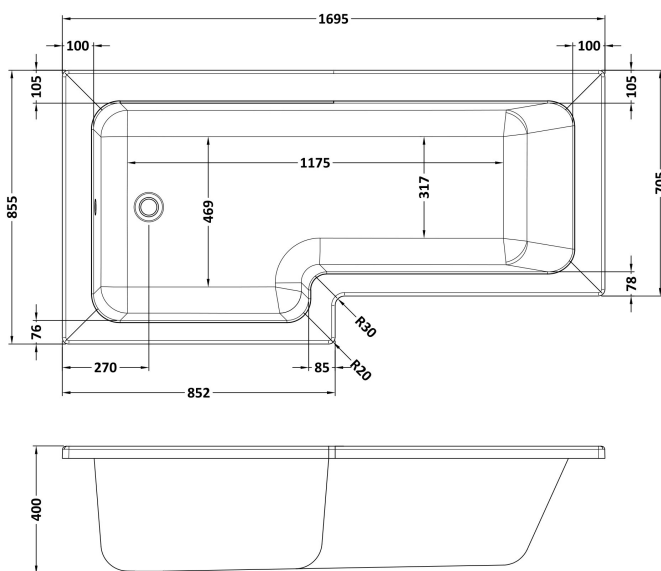

Sales Code: WBS101

Description: 1700mm Square Shower Bath Lh

Product Dimensions

Length (mm):	1700
Width (mm):	850
Depth (mm):	390
Nett Weight (kg):	24.5

Packaging Dimensions

Length (mm):	1700
Width (mm):	850
Depth (mm):	425
Gross Weight (kg):	24.5

Packaging Data

Box Colour:	Brown Cardboard Sleeve
Box Qty:	1
Label Size:	300 x 35
Label Colour:	White Label
Label Qty:	2

Outer Box Dimensions (If Applicable)

Length (mm):	
Width (mm):	
Height (mm):	
Gross Weight (kg):	
Barcode:	5055275821626

Sales Code: WBS102

Description: 1700mm Square Shower Bath Rh

Product Dimensions

Length (mm):	1700
Width (mm):	850
Depth (mm):	390
Nett Weight (kg):	24.5

Packaging Dimensions

Length (mm):	1700
Width (mm):	850
Depth (mm):	425
Gross Weight (kg):	24.5

Sales Code: WBL001

Description: Bath Leg Set

Product Dimensions

Length (mm):	650
Width (mm):	650
Depth (mm):	60
Nett Weight (kg):	2.5

Packaging Dimensions

Length (mm):	665
Width (mm):	55
Depth (mm):	42
Gross Weight (kg):	2.5