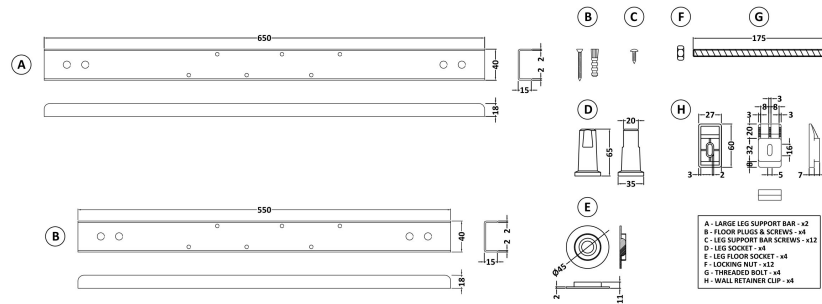

Product Details

Country of Origin:	Turkey
Fitting Instruction:	No
Certification:	FSC: CE & UKCA: Yes
Material Colour Reference:	European White
Product Material:	Acrylic
Material Thickness:	4mm
Volume (Ltr):	235L
Displaced Capacity:	165L
Leg Set Included:	Legset Not Included
Waste Included:	Waste Not Included
Drilled/Undrilled:	Undrilled For Taps
Includes Grips:	No Grips Supplied
Embossed:	No
No of Tapholes:	None
Anti-Slip:	No

Packaging Data

Box Colour:	Brown Cardboard Sleeve
Box Qty:	1
Label Size:	300 x 35
Label Colour:	White Label
Label Qty:	2

Outer Box Dimensions (If Applicable)

Length (mm):	
Width (mm):	
Height (mm):	
Gross Weight (kg):	
Barcode:	5055275821657

Sales Code: WBL001

Description: Bath Leg Set

Product Dimensions

Length (mm):	650
Width (mm):	650
Depth (mm):	60
Nett Weight (kg):	2.5

Packaging Dimensions

Length (mm):	665
Width (mm):	55
Depth (mm):	42
Gross Weight (kg):	2.5