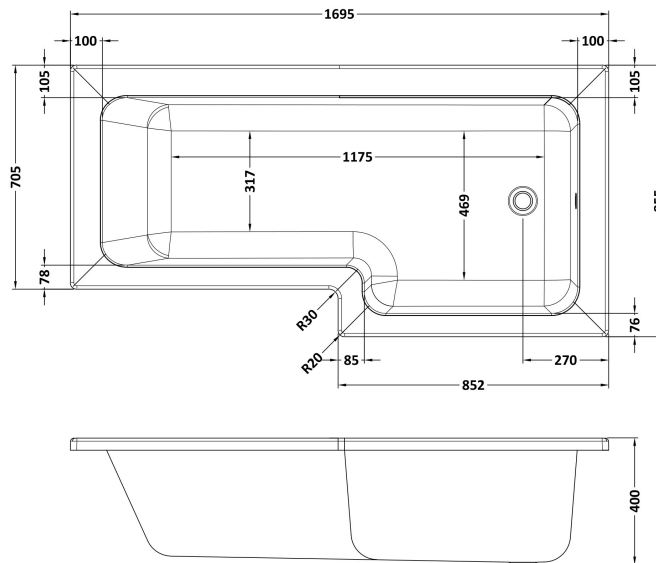

Sales Code: WBS101

Description: 1700mm Square Shower Bath Lh

Product Dimensions

Length (mm):	1700
Width (mm):	850
Depth (mm):	390
Nett Weight (kg):	24.5

Packaging Dimensions

Length (mm):	1700
Width (mm):	850
Depth (mm):	425
Gross Weight (kg):	24.5

Packaging Data

Box Colour:	Brown Cardboard Sleeve
Box Qty:	1
Label Size:	300 x 35
Label Colour:	White Label
Label Qty:	2

Outer Box Dimensions (If Applicable)

Length (mm):	
Width (mm):	
Height (mm):	
Gross Weight (kg):	
Barcode:	5055275821626

Sales Code: WBS102

Description: 1700mm Square Shower Bath Rh

Product Dimensions

Length (mm):	1700
Width (mm):	850
Depth (mm):	390
Nett Weight (kg):	24.5

Packaging Dimensions

Length (mm):	1700
Width (mm):	850
Depth (mm):	425
Gross Weight (kg):	24.5

Sales Code: WBL001

Description: Bath Leg Set

Product Dimensions

Length (mm):	650
Width (mm):	650
Depth (mm):	60
Nett Weight (kg):	2.5

Packaging Dimensions

Length (mm):	665
Width (mm):	55
Depth (mm):	42
Gross Weight (kg):	2.5