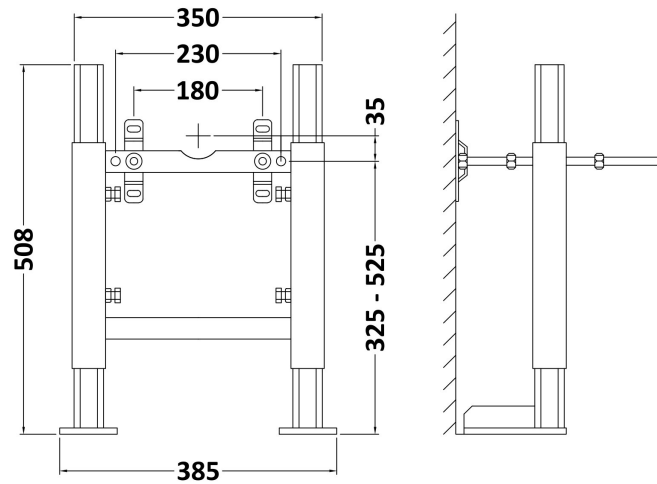

### Product Dimensions

Length (mm):	
Width (mm):	370
Height (mm):	510
Depth (mm):	355
Nett Weight (kg):	10.5

### Packaging Dimensions

Height (mm):	195
Width (mm):	510
Depth (mm):	850
Gross Weight (kg):	10.5

### Outer Box Dimensions (If Applicable)

Height (mm):	
Width (mm):	
Length (mm):	
Depth (mm):	
Gross Weight (kg):	
Barcode:	5055275805305

### Product Details

Country of Origin:	United Kingdom
Fitting Instruction:	No
CE & UKCA:	No
Product Material:	
Heating Element Wattage:	
Colour/Finish:	
Product Diameter:	
Connection Size:	