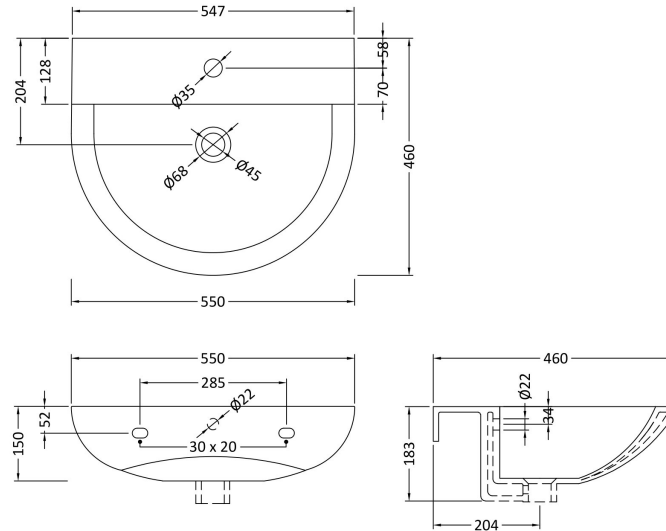

Sales Code: Ncg300

Description: Freya 550 Basin And Pedestal

Packaging Details

Barcode: 5056211801214

Sales Code: NCG302

Description: 550 Basin 1Th

Product Dimensions

Height (mm):	183
Width (mm):	550
Depth (mm):	460
Nett Weight (kg):	11.8

Packaging Dimensions

Height (mm):	230
Width (mm):	560
Depth (mm):	470
Gross Weight (kg):	12

Packaging Data

Box Colour:	Brown Cardboard Box - Printed
Box Qty:	1
Label Size:	100 x 50
Label Colour:	White Label
Label Qty:	2

Outer Box Dimensions (If Applicable)

Height (mm):	
Width (mm):	
Depth (mm):	
Gross Weight (kg):	
Barcode:	5055275895528

Product Details

Country of Origin:	China
Fitting Instruction:	No
Certification: CE & UKCA:	Yes WRAS: N/A WRAS No: N/A
Product Material:	Vitreous China
Fixing Supplied:	No

Sales Code: NCG303

Description: Full Pedestal

Product Dimensions

Height (mm):	675
Width (mm):	175
Depth (mm):	165
Nett Weight (kg):	9.8

Packaging Dimensions

Height (mm):	192
Width (mm):	190
Depth (mm):	687
Gross Weight (kg):	10