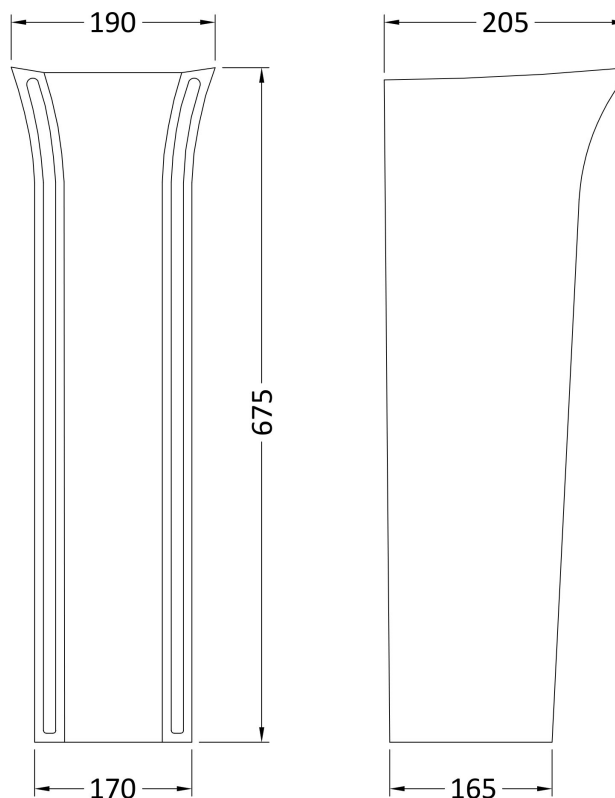

Sales Code: Ncg300

Description: Freya 550 Basin And Pedestal

Packaging Details

Barcode: 5056211801214

Sales Code: NCG302

Description: 550 Basin 1Th

Product Dimensions

Height (mm):	183
Width (mm):	550
Depth (mm):	460
Nett Weight (kg):	11.8

Packaging Dimensions

Height (mm):	230
Width (mm):	560
Depth (mm):	470
Gross Weight (kg):	12

Packaging Data

Box Colour:	Brown Cardboard Box - Printed
Box Qty:	1
Label Size:	100 x 50
Label Colour:	White Label
Label Qty:	2

Outer Box Dimensions (If Applicable)

Height (mm):	
Width (mm):	
Depth (mm):	
Gross Weight (kg):	
Barcode:	5055275895528

Product Details

Country of Origin:	China
Fitting Instruction:	No
Certification: CE & UKCA:	Yes WRAS: N/A WRAS No: N/A
Product Material:	Vitreous China
Fixing Supplied:	No

Sales Code: NCG303

Description: Full Pedestal

Product Dimensions

Height (mm):	675
Width (mm):	175
Depth (mm):	165
Nett Weight (kg):	9.8

Packaging Dimensions

Height (mm):	192
Width (mm):	190
Depth (mm):	687
Gross Weight (kg):	10