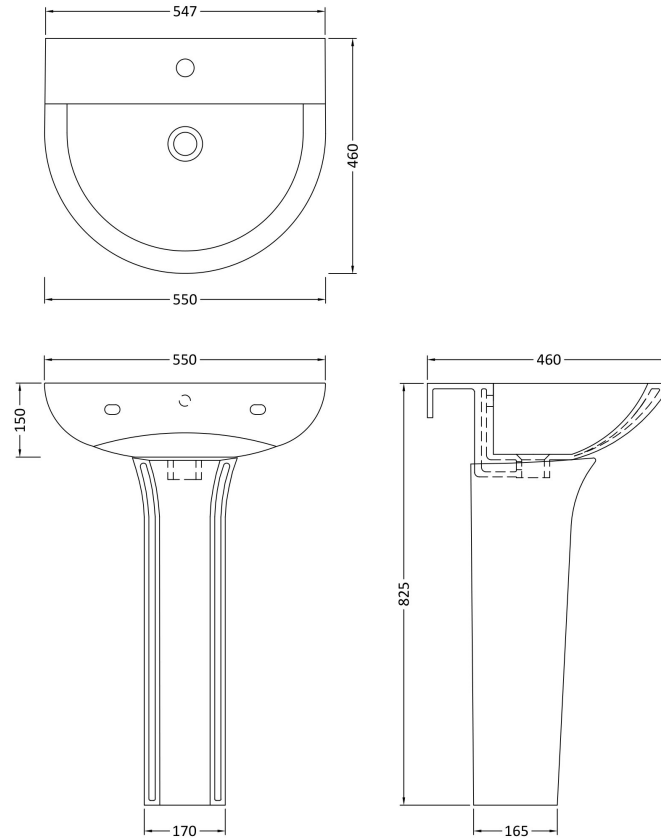

Sales Code: Ncg300

Description: Freya 550 Basin And Pedestal

Packaging Details

Barcode: 5056211801214

Sales Code: NCG302

Description: 550 Basin 1Th

Product Dimensions

Height (mm):	183
Width (mm):	550
Depth (mm):	460
Nett Weight (kg):	11.8

Packaging Dimensions

Height (mm):	230
Width (mm):	560
Depth (mm):	470
Gross Weight (kg):	12

Packaging Data

Box Colour:	Brown Cardboard Box - Printed
Box Qty:	1
Label Size:	100 x 50
Label Colour:	White Label
Label Qty:	2

Outer Box Dimensions (If Applicable)

Height (mm):	
Width (mm):	
Depth (mm):	
Gross Weight (kg):	
Barcode:	5055275895528

Product Details

Country of Origin:	China
Fitting Instruction:	No
Certification: CE & UKCA:	Yes WRAS: N/A WRAS No: N/A
Product Material:	Vitreous China
Fixing Supplied:	No

Sales Code: NCG303

Description: Full Pedestal

Product Dimensions

Height (mm):	675
Width (mm):	175
Depth (mm):	165
Nett Weight (kg):	9.8

Packaging Dimensions

Height (mm):	192
Width (mm):	190
Depth (mm):	687
Gross Weight (kg):	10