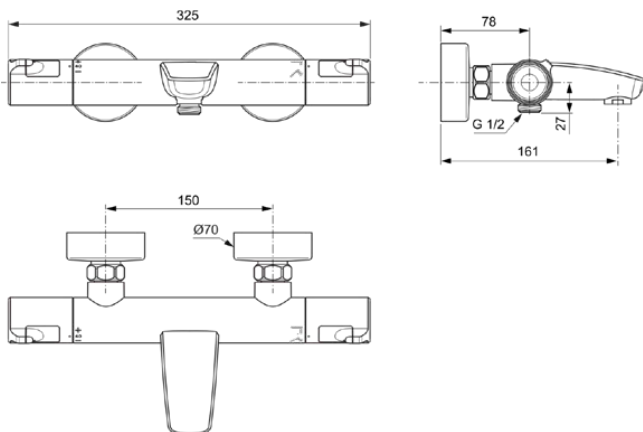

CERATHERM T50

A7697AA

CERATHERM T50 | Exposed bath & shower mixer 325x181x70 mm, 161 mm spout projection in chrome finish, 22.0 l/min (3 bar) | Thermostatic function, Water & Energy savings, Safety stop, SmartShine

Image & drawing

General information

Product type:	Bath & shower mixers
Sub product type:	Exposed bath & shower mixer
Brand:	Ideal Standard
Suite name:	CERATHERM T50
Designer:	Ideal Standard
Colour:	AA - Chrome
Surface finish effect:	glossy
Height (mm):	70
Width (mm):	325
Length / Projection (mm):	181
Fixing method:	Coupling nut
Net weight (kg):	2.16
EAN code:	4015413350693

Amount of escutcheon(s):	2
Amount of handles:	2
Colour code:	AA
Colour description:	chrome
Cool Body technology:	No
ON / OFF S-Connectors:	No
Flushing time adjustable:	No
Handle application:	Volume & temperature control
Handle position:	Lateral
Low-pressure model:	No
Material:	Metal
Material of escutcheon(s):	Metal
Material quality:	Brass
Max. flow rate at 3 bar (l):	22.0
Max. flow rate at 3 bar (l) for all outlets:	22/22
Max. flow rate at 3 bar (l) for handspray:	22