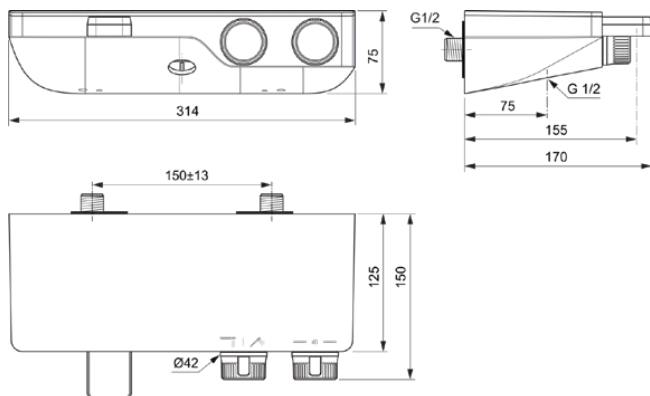

CERATHERM S200

A7330AA

Ceratherm S200 | Dual control bath & shower mixer 314x170x75 mm, 155 mm spout projection in chrome finish, 23.0 l/min (3 bar) | Hidden aerator, Thermostatic function, Water & Energy savings, Cool Body technology, Safety stop, SmartShine

Image & drawing

General information

Product type:	Bath & shower mixers
Sub product type:	Dual control bath & shower mixer
Brand:	Ideal Standard
Suite name:	Ceratherm S200
Designer:	Ideal Standard
Colour:	AA - Chrome
Surface finish effect:	glossy
Height (mm):	75
Width (mm):	314
Length / Projection (mm):	170
Fixing method:	S-coupling
Net weight (kg):	3.51
VVS:	722592304
EAN code:	4015413350808

Product standard & certifications

Additional standards:	EN 1111
ACS certificate name:	21 ACC LY 733

Product specifications

Amount of handles:	2
Colour code:	AA
Colour description:	chrome
Cool Body technology:	Yes
ON / OFF S-Connectors:	No
Flushing time adjustable:	No
Handle position:	Front
Low-pressure model:	No
Material:	Metal
Material quality:	Brass

Product specifications

Max. flow rate at 3 bar (l):	23.0
Max. flow rate at 3 bar (l) for all outlets:	20/23
Max. flow rate at 3 bar (l) for handspray:	20
Max. flow rate at 3 bar (l) for spout:	23
Max. operating pressure (bar):	10
Min. operating pressure (bar):	0.5
Noise reduced S-Connectors:	No
PVD technology:	No
Shower hose connection thread:	G 1/2
SmartShine:	Yes
Spout model:	Fixed
Surface cover:	chromium-plated
Surface finish effect:	glossy
Tap outlet model:	Aerator
Tap outlet visibility:	Hidden
Thermostatic:	Yes
Type of handle:	Rotary knob
Type of temperature control:	Thermostatic
With S-couplings:	Yes
With check valve:	Yes
With diverter unit:	Yes
With escutcheon(s):	No
With handle(s):	Yes
With handspray set:	No
With head shower:	No
With outlet:	Yes
With shelve(s):	Yes
With shower kit:	No
Fixing method:	S-coupling
Mounting method:	Wall