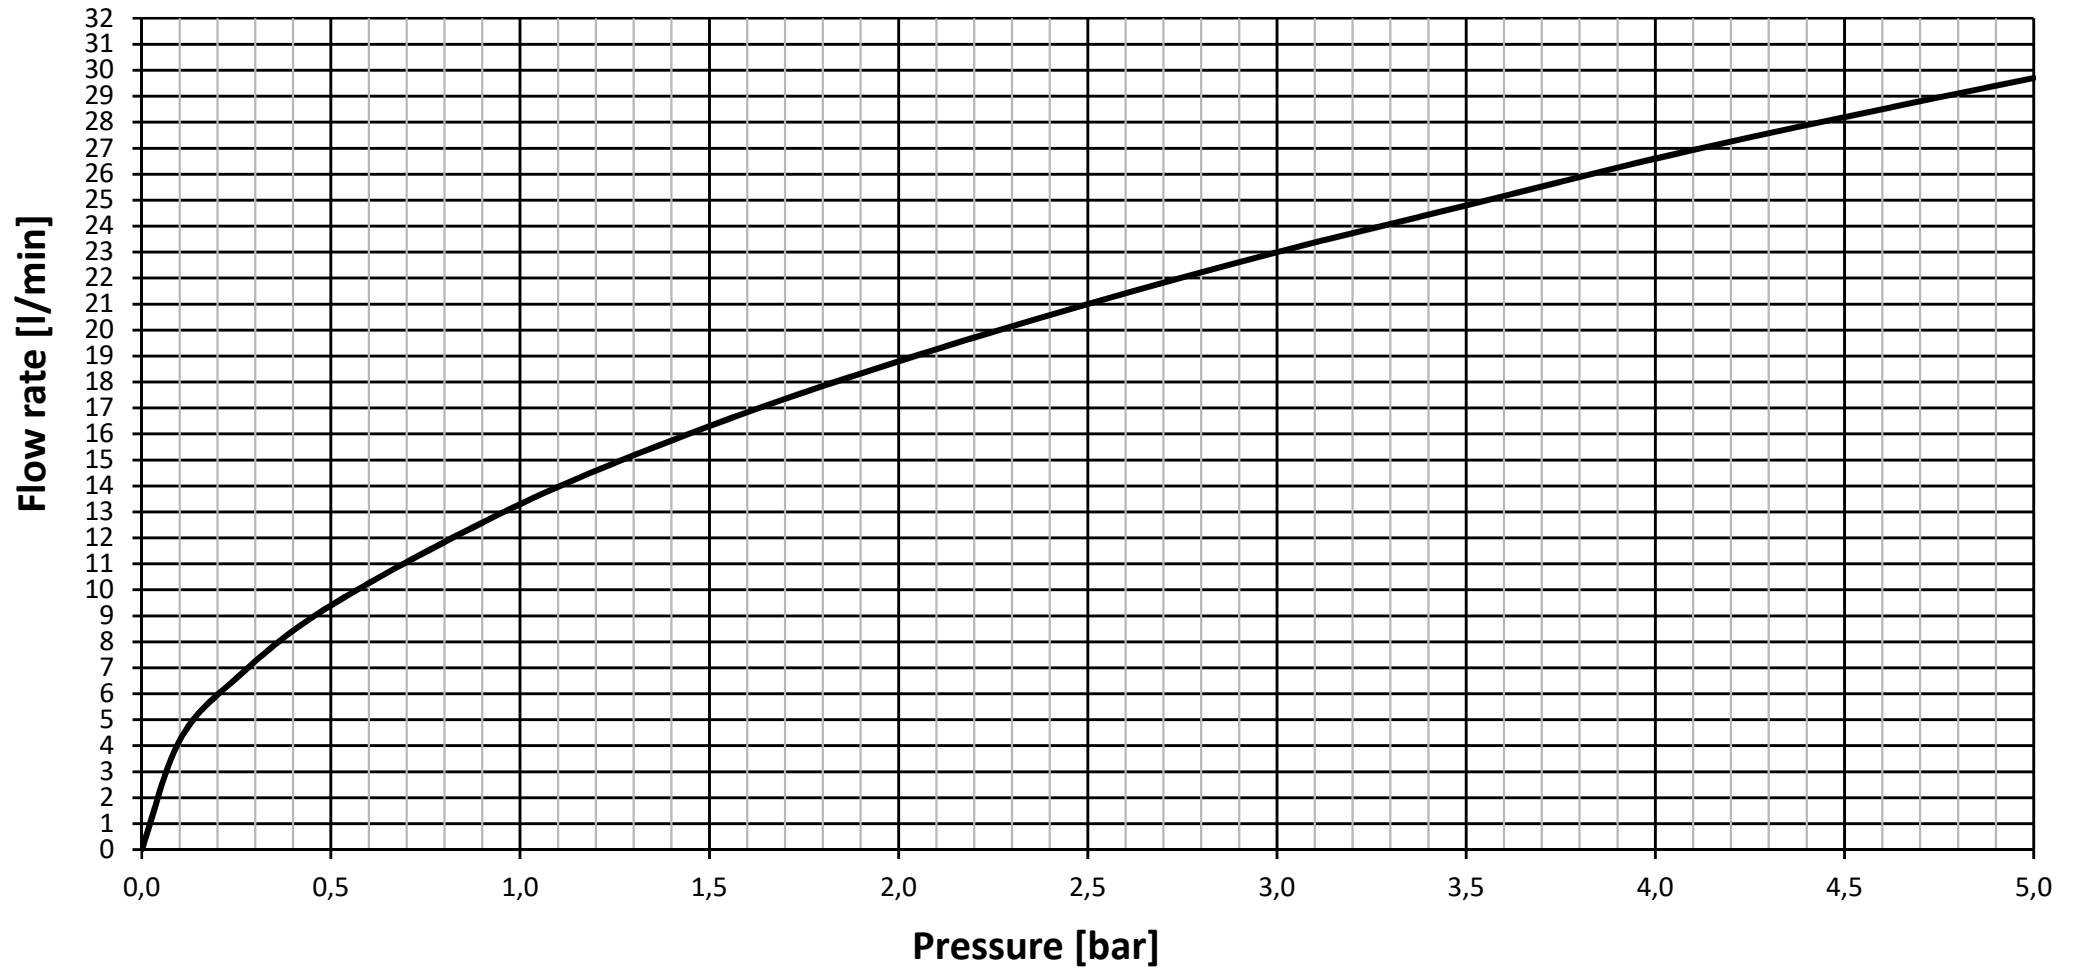

## A7329XX - outlet series

— Flow rate in mixed water position