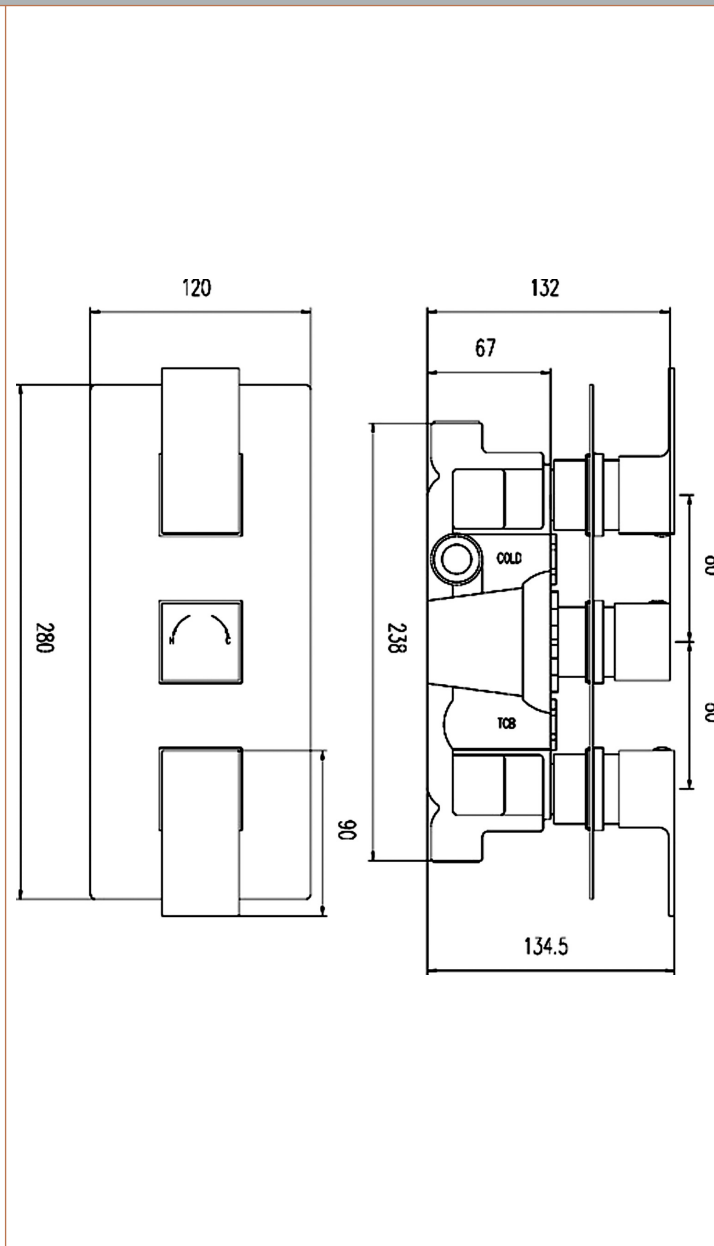

Sales Code: ART3211

Description: Art Triple Thermo Valve Rec Plate

Product Dimensions

Length (mm):	
Width (mm):	120
Height (mm):	280
Depth (mm):	135
Nett Weight (kg):	3.69

Packaging Dimensions

Length (mm):	320
Width (mm):	250
Height (mm):	110
Gross Weight (kg):	3.69

Packaging Data

Box Colour:	White Cardboard Box
Box Qty:	1
Label Size:	100 x 50
Label Colour:	White Label
Label Qty:	2

Outer Box Dimensions (If Applicable)

Length (mm):	
Width (mm):	520
Height (mm):	360
Depth (mm):	340
Gross Weight (kg):	22
Barcode:	5055146198857

Product Details

Country of Origin:	United Kingdom
Fitting Instruction:	No
Product Material:	Brass/ABS
Mount Type:	Wall, Recessed
Outlet Elbow Supplied:	No
Easy Clean:	Not Applicable
Head Included:	No
Handset Included:	No
Body Jets Included:	Not Applicable
No of Body Jets:	Not Applicable
Operating Pressure (bar):	0.1
Valve/Cartridge Type:	1/4 Turn Ceramic Disc
Flow Rates (L/min):	0.1 bar: 5.5 0.5 bar: 14 1 bar: 20 2 bar: 29 3 bar: 44
TMV2 Approved:	No Approval No: N/A
TMV3 Approved:	No Approval No: N/A
WRAS Approved:	Yes Approval No: 2204707
Head Function:	Not Applicable
Handset Function:	Not Applicable
Body Jet Info:	Not Applicable
Pipe Size:	15 mm & 22 mm
Pipe Centres:	N/A
Colour/Finish:	Chrome
Hose Included:	Not Applicable
No. of Outlets:	2