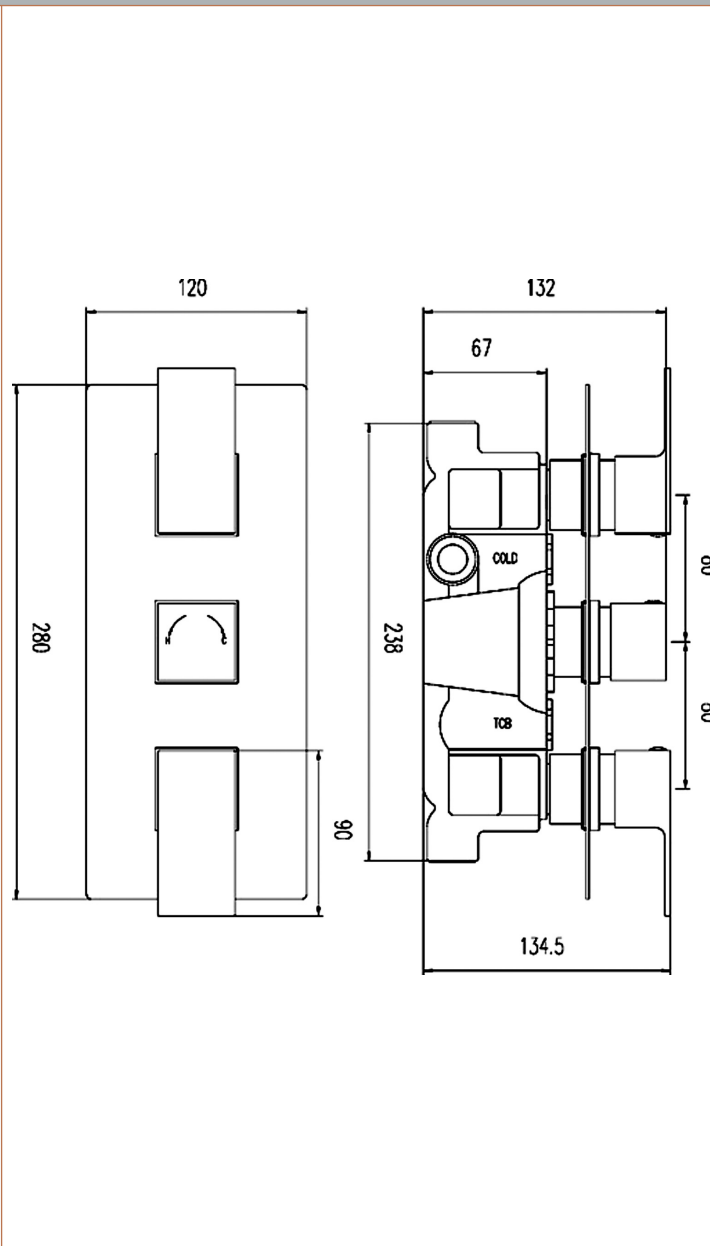

Sales Code: ART3212

Description: Art Triple Valve W/Diverter

Product Dimensions

Length (mm):	
Width (mm):	120
Height (mm):	300
Depth (mm):	135
Nett Weight (kg):	3.69

Packaging Dimensions

Length (mm):	250
Width (mm):	240
Height (mm):	130
Gross Weight (kg):	3.69

Packaging Data

Box Colour:	White Cardboard Box
Box Qty:	1
Label Size:	100 x 50
Label Colour:	White Label
Label Qty:	1

Outer Box Dimensions (If Applicable)

Length (mm):	
Width (mm):	
Height (mm):	
Depth (mm):	
Gross Weight (kg):	
Barcode:	5055275834138

Product Details

Country of Origin:	United Kingdom
Fitting Instruction:	No
Product Material:	Brass/ABS
Mount Type:	Wall
Outlet Elbow Supplied:	Not Applicable
Easy Clean:	Not Applicable
Head Included:	No
Handset Included:	No
Body Jets Included:	Not Applicable
No of Body Jets:	Not Applicable
Operating Pressure (bar):	0.1
Valve/Cartridge Type:	1/4 Turn Ceramic Disc
Flow Rates (L/min):	0.1 bar: N/A 0.5 bar: 13 1 bar: 17 2 bar: 24 3 bar: 27
TMV2 Approved:	No Approval No: N/A
TMV3 Approved:	No Approval No: N/A
WRAS Approved:	No Approval No: N/A
Head Function:	Not Applicable
Handset Function:	Not Applicable
Body Jet Info:	Not Applicable
Pipe Size:	22 mm (3/4" Bsp)
Pipe Centres:	125mm
Colour/Finish:	Chrome
Hose Included:	Not Applicable
No. of Outlets:	3