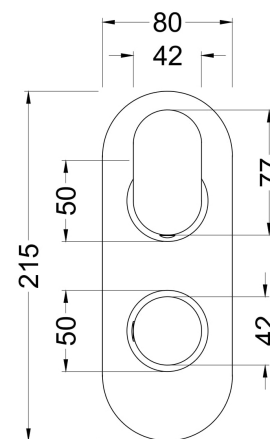

Sales Code: REI3410

Description: Reign Twin Conc Thermo Valve Rt Plt

Product Dimensions

Length (mm):	
Width (mm):	80
Height (mm):	215
Depth (mm):	136
Nett Weight (kg):	2.57

Packaging Dimensions

Length (mm):	250
Width (mm):	240
Height (mm):	110
Gross Weight (kg):	2.57

Packaging Data

Box Colour:	White Cardboard Box
Box Qty:	1
Label Size:	100 x 50
Label Colour:	White Label
Label Qty:	2

Outer Box Dimensions (If Applicable)

Length (mm):	
Width (mm):	290
Height (mm):	420
Depth (mm):	500
Gross Weight (kg):	15
Barcode:	5055369010165

Product Details

Country of Origin:	United Kingdom
Fitting Instruction:	No
Product Material:	Brass/ABS
Mount Type:	Wall, Recessed
Outlet Elbow Supplied:	No
Easy Clean:	Not Applicable
Head Included:	No
Handset Included:	No
Body Jets Included:	Not Applicable
No of Body Jets:	Not Applicable
Operating Pressure (bar):	0.1
Valve/Cartridge Type:	1/4 Turn Ceramic Disc
Flow Rates (L/min):	0.1 bar: 5.5 0.5 bar: 14 1 bar: 20 2 bar: 29 3 bar: 44
TMV2 Approved:	No Approval No: N/A
TMV3 Approved:	No Approval No: N/A
WRAS Approved:	Yes Approval No: 2204707
Head Function:	Not Applicable
Handset Function:	Not Applicable
Body Jet Info:	Not Applicable
Pipe Size:	15 mm
Pipe Centres:	N/A
Colour/Finish:	Chrome
Hose Included:	Not Applicable
No. of Outlets:	1