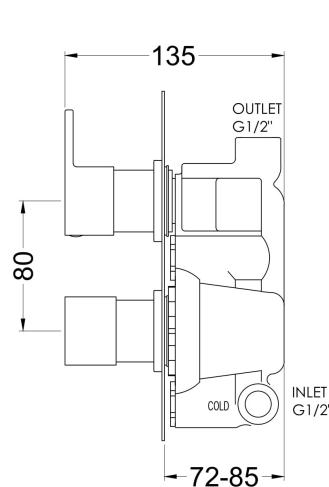

Sales Code: REI3410

Description: Reign Twin Conc Thermo Valve Rt Plt

Product Dimensions

Length (mm):	
Width (mm):	80
Height (mm):	215
Depth (mm):	136
Nett Weight (kg):	2.57

Packaging Dimensions

Length (mm):	250
Width (mm):	240
Height (mm):	110
Gross Weight (kg):	2.57

Packaging Data

Box Colour:	White Cardboard Box
Box Qty:	1
Label Size:	100 x 50
Label Colour:	White Label
Label Qty:	2

Outer Box Dimensions (If Applicable)

Length (mm):	
Width (mm):	290
Height (mm):	420
Depth (mm):	500
Gross Weight (kg):	15
Barcode:	5055369010165

Product Details

Country of Origin:	United Kingdom
Fitting Instruction:	No
Product Material:	Brass/ABS
Mount Type:	Wall, Recessed
Outlet Elbow Supplied:	No
Easy Clean:	Not Applicable
Head Included:	No
Handset Included:	No
Body Jets Included:	Not Applicable
No of Body Jets:	Not Applicable
Operating Pressure (bar):	0.1
Valve/Cartridge Type:	1/4 Turn Ceramic Disc
Flow Rates (L/min):	0.1 bar: 5.5 0.5 bar: 14 1 bar: 20 2 bar: 29 3 bar: 44
TMV2 Approved:	No Approval No: N/A
TMV3 Approved:	No Approval No: N/A
WRAS Approved:	Yes Approval No: 2204707
Head Function:	Not Applicable
Handset Function:	Not Applicable
Body Jet Info:	Not Applicable
Pipe Size:	15 mm
Pipe Centres:	N/A
Colour/Finish:	Chrome
Hose Included:	Not Applicable
No. of Outlets:	1