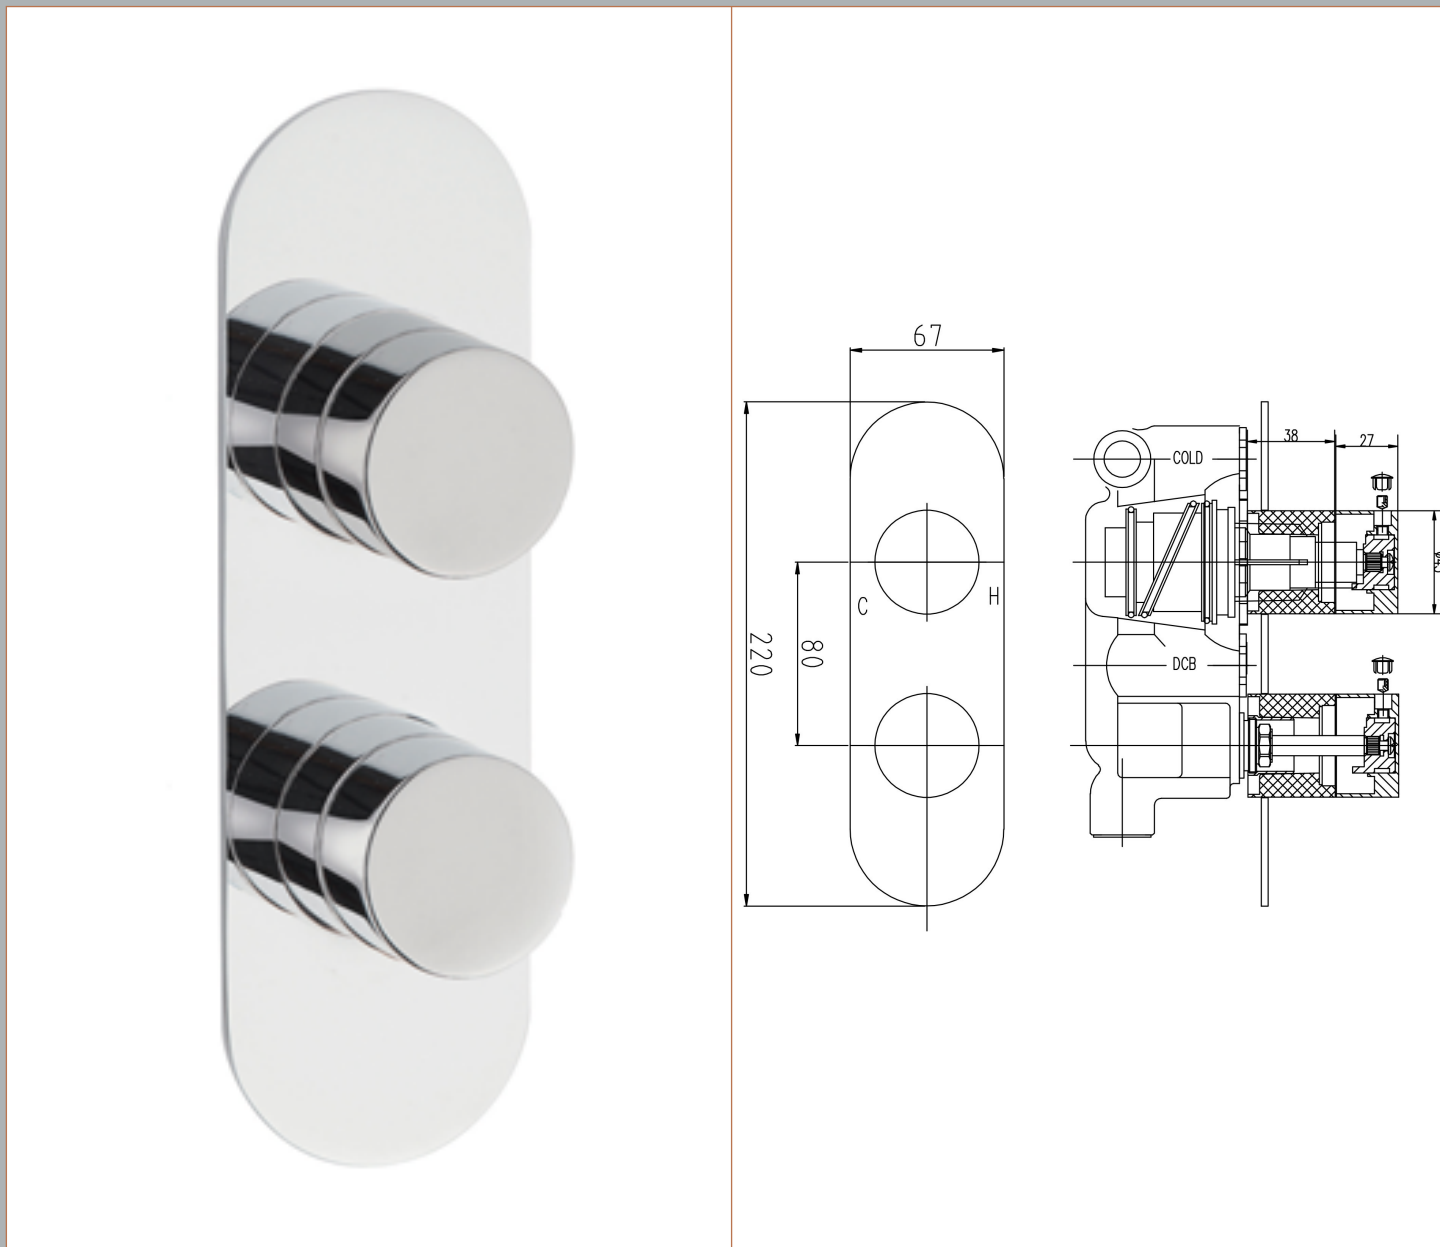

Sales Code: RND3207

Description: Indus Round Thermo Valve C/W Diverter

Product Dimensions

Length (mm):	
Width (mm):	67
Height (mm):	220
Depth (mm):	135
Nett Weight (kg):	0.2

Packaging Dimensions

Length (mm):	250
Width (mm):	240
Height (mm):	130
Gross Weight (kg):	0.2

Packaging Data

Box Colour:	White Cardboard Box
Box Qty:	1
Label Size:	100 x 50
Label Colour:	White Label
Label Qty:	2

Outer Box Dimensions (If Applicable)

Length (mm):	
Width (mm):	
Height (mm):	
Depth (mm):	
Gross Weight (kg):	19
Barcode:	5055369051731

Product Details

Country of Origin:	United Kingdom
Fitting Instruction:	No
Product Material:	Brass/ABS
Mount Type:	Wall, Recessed
Outlet Elbow Supplied:	No
Easy Clean:	Not Applicable
Head Included:	No
Handset Included:	No
Body Jets Included:	No
No of Body Jets:	Not Applicable
Operating Pressure (bar):	0.5
Valve/Cartridge Type:	1/4 Turn Ceramic Disc
Flow Rates (L/min):	0.1 bar: N/A 0.5 bar: 13 1 bar: 17 2 bar: 24 3 bar: 27
TMV2 Approved:	No Approval No: N/A
TMV3 Approved:	No Approval No: N/A
WRAS Approved:	No Approval No: N/A
Head Function:	Not Applicable
Handset Function:	Not Applicable
Body Jet Info:	Not Applicable
Pipe Size:	15 mm & 22 mm
Pipe Centres:	N/A
Colour/Finish:	Chrome
Hose Included:	Not Applicable
No. of Outlets:	2