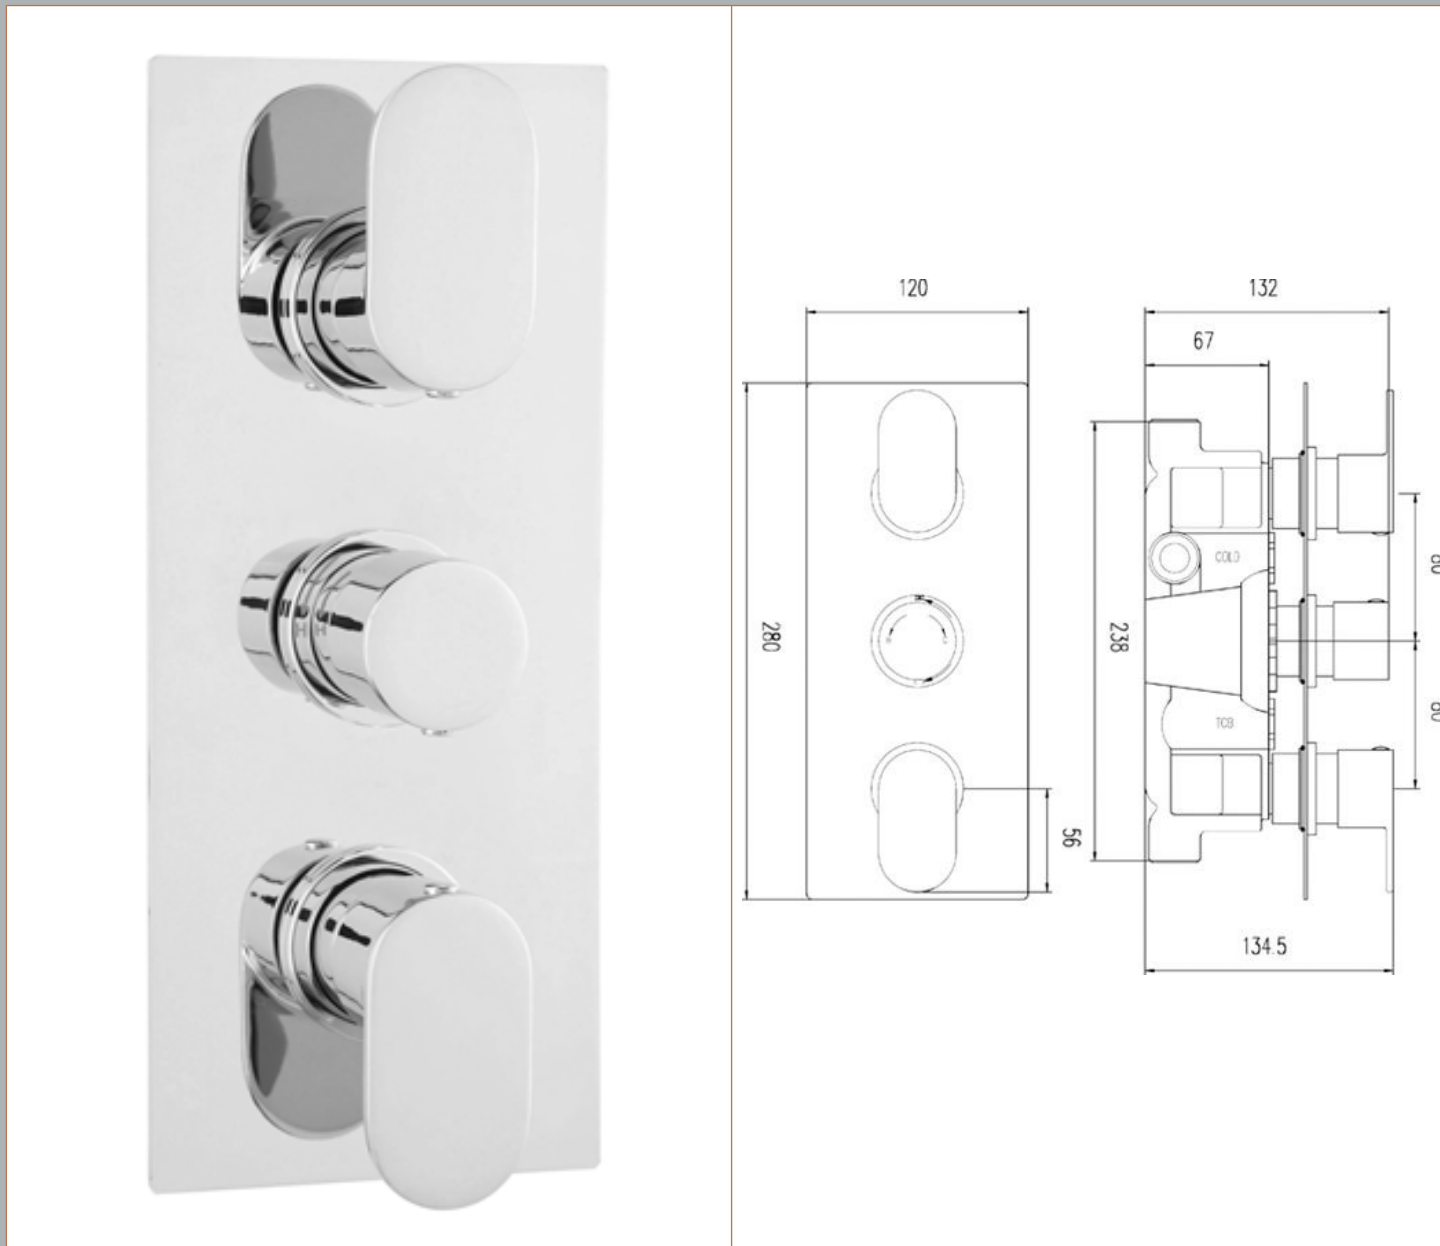

Sales Code: REI3611

Description: Reign Triple Conc Thermo Valve Rt Plt

Product Dimensions

Length (mm):	
Width (mm):	120
Height (mm):	280
Depth (mm):	135
Nett Weight (kg):	3.45

Packaging Dimensions

Length (mm):	320
Width (mm):	250
Height (mm):	110
Gross Weight (kg):	3.45

Packaging Data

Box Colour:	White Cardboard Box
Box Qty:	1
Label Size:	100 x 50
Label Colour:	White Label
Label Qty:	1

Outer Box Dimensions (If Applicable)

Length (mm):	
Width (mm):	290
Height (mm):	420
Depth (mm):	500
Gross Weight (kg):	
Barcode:	5055275832967

Product Details

Country of Origin:	United Kingdom
Fitting Instruction:	No
Product Material:	Brass/ABS
Mount Type:	Wall, Recessed
Outlet Elbow Supplied:	No
Easy Clean:	Not Applicable
Head Included:	No
Handset Included:	No
Body Jets Included:	Not Applicable
No of Body Jets:	Not Applicable
Operating Pressure (bar):	0.1
Valve/Cartridge Type:	1/4 Turn Ceramic Disc
Flow Rates (L/min):	0.1 bar: 5.5 0.5 bar: 14 1 bar: 20 2 bar: 29 3 bar: 44
TMV2 Approved:	No Approval No: N/A
TMV3 Approved:	No Approval No: N/A
WRAS Approved:	Yes Approval No: 2204707
Head Function:	Not Applicable
Handset Function:	Not Applicable
Body Jet Info:	Not Applicable
Pipe Size:	15 mm
Pipe Centres:	N/A
Colour/Finish:	Chrome
Hose Included:	Not Applicable
No. of Outlets:	2