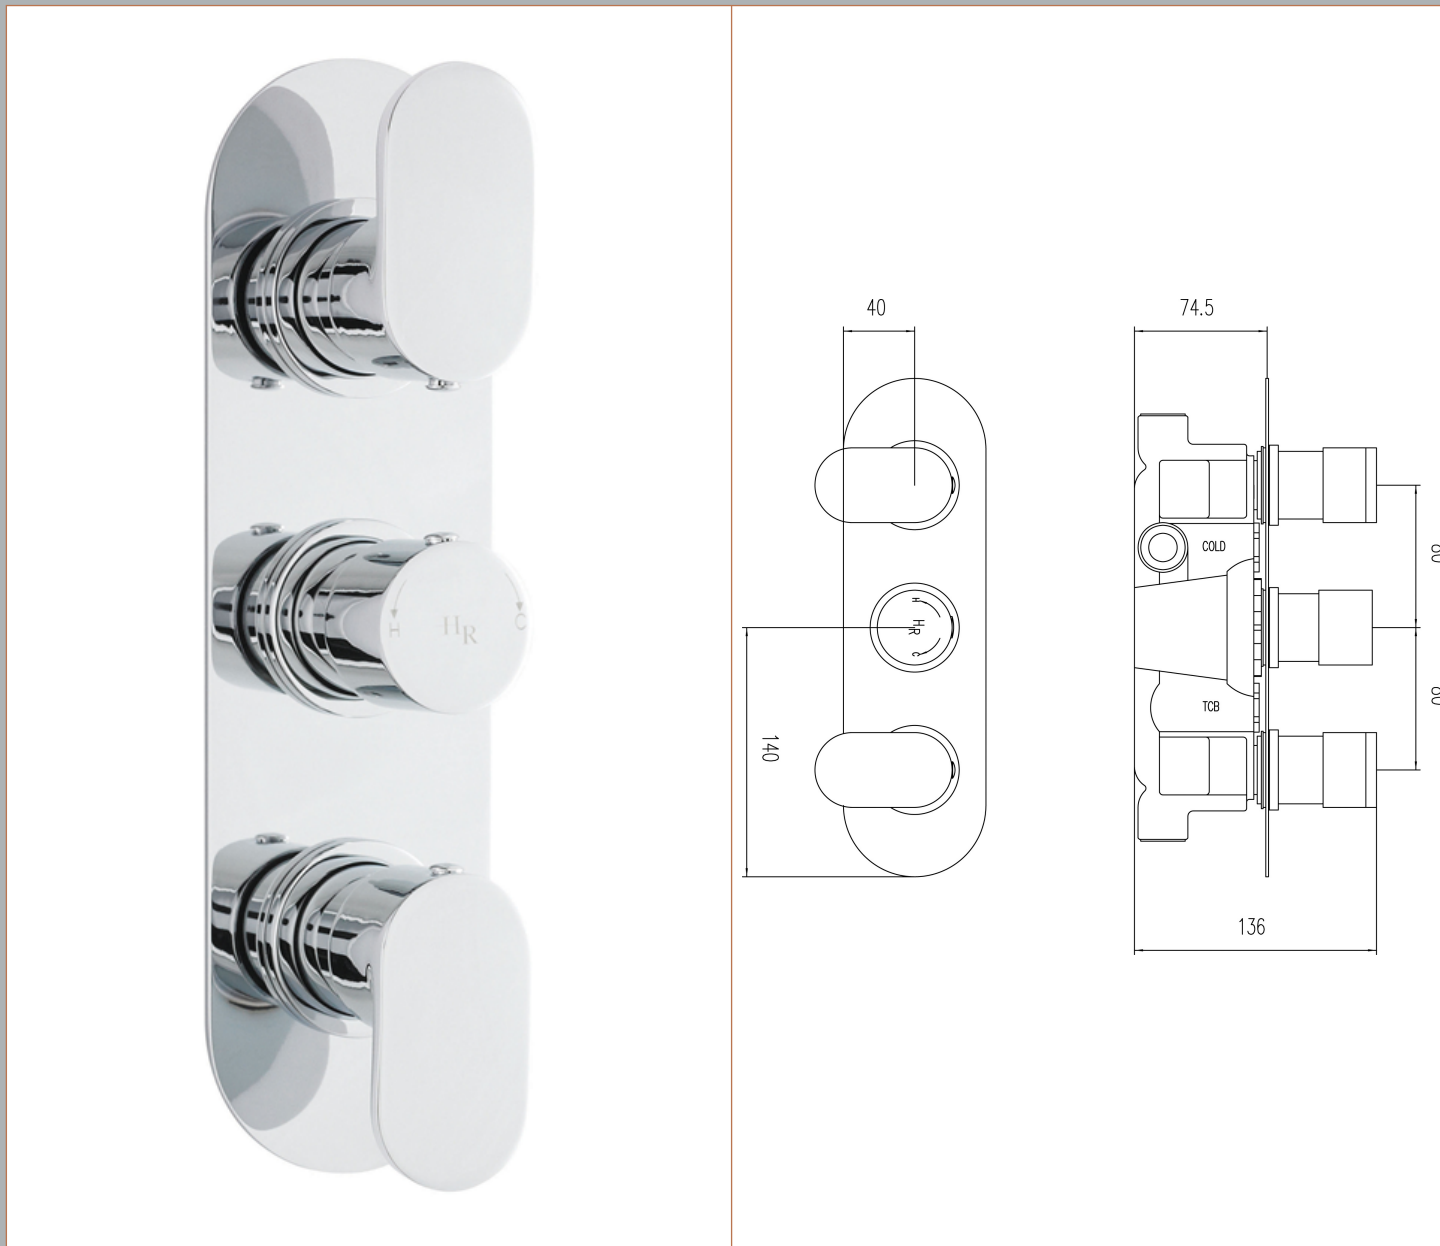

Sales Code: REI3411

Description: Reign Triple Conc Thermo Valve Rt Plt

Product Dimensions

Length (mm):	
Width (mm):	80
Height (mm):	280
Depth (mm):	136
Nett Weight (kg):	3.45

Packaging Dimensions

Length (mm):	320
Width (mm):	250
Height (mm):	110
Gross Weight (kg):	3.45

Packaging Data

Box Colour:	White Cardboard Box
Box Qty:	1
Label Size:	100 x 50
Label Colour:	White Label
Label Qty:	2

Outer Box Dimensions (If Applicable)

Length (mm):	
Width (mm):	520
Height (mm):	370
Depth (mm):	340
Gross Weight (kg):	21
Barcode:	5055369010158

Product Details

Country of Origin:	United Kingdom
Fitting Instruction:	No
Product Material:	Brass/ABS
Mount Type:	Wall, Recessed
Outlet Elbow Supplied:	No
Easy Clean:	Not Applicable
Head Included:	No
Handset Included:	No
Body Jets Included:	Not Applicable
No of Body Jets:	Not Applicable
Operating Pressure (bar):	0.1
Valve/Cartridge Type:	1/4 Turn Ceramic Disc
Flow Rates (L/min):	0.1 bar: 5.5 0.5 bar: 14 1 bar: 20 2 bar: 29 3 bar: 44
TMV2 Approved:	No Approval No: N/A
TMV3 Approved:	No Approval No: N/A
WRAS Approved:	Yes Approval No: 2204707
Head Function:	Not Applicable
Handset Function:	Not Applicable
Body Jet Info:	Not Applicable
Pipe Size:	15 mm & 22 mm
Pipe Centres:	N/A
Colour/Finish:	Chrome
Hose Included:	Not Applicable
No. of Outlets:	2