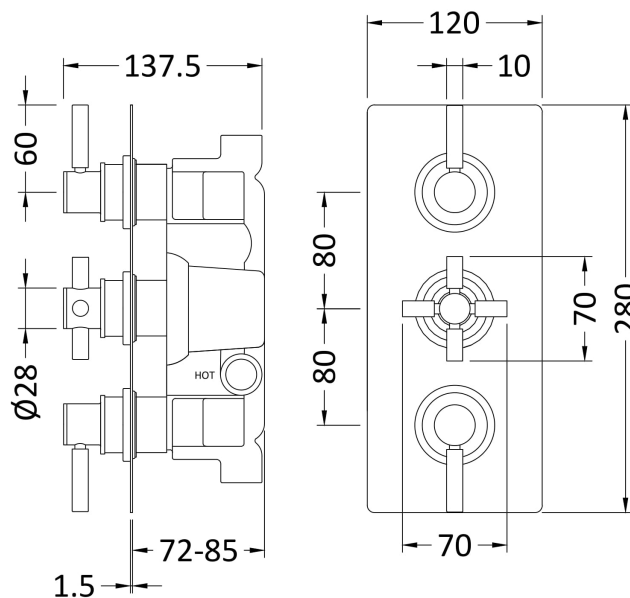

Sales Code: A3003

Description: Tec Pura Plus Triple Thermo Valve Recplt

Product Dimensions

Length (mm):	
Width (mm):	80
Height (mm):	280
Depth (mm):	136
Nett Weight (kg):	5.32

Packaging Dimensions

Length (mm):	320
Width (mm):	250
Height (mm):	110
Gross Weight (kg):	5.32

Packaging Data

Box Colour:	White Cardboard Box
Box Qty:	1
Label Size:	100 x 50
Label Colour:	White Label
Label Qty:	2

Outer Box Dimensions (If Applicable)

Length (mm):	
Width (mm):	260
Height (mm):	400
Depth (mm):	392
Gross Weight (kg):	21
Barcode:	5055146120162

Product Details

Country of Origin:	United Kingdom
Fitting Instruction:	No
Product Material:	Brass/ABS
Mount Type:	Wall, Recessed
Outlet Elbow Supplied:	No
Easy Clean:	Not Applicable
Head Included:	No
Handset Included:	No
Body Jets Included:	Not Applicable
No of Body Jets:	Not Applicable
Operating Pressure (bar):	0.1
Valve/Cartridge Type:	1/4 Turn Ceramic Disc
Flow Rates (L/min):	0.1 bar: 5.5 0.5 bar: 14 1 bar: 20 2 bar: 29 3 bar: 44
TMV2 Approved:	No Approval No: N/A
TMV3 Approved:	No Approval No: N/A
WRAS Approved:	Yes Approval No: 2204707
Head Function:	Not Applicable
Handset Function:	Not Applicable
Body Jet Info:	Not Applicable
Pipe Size:	15 mm
Pipe Centres:	N/A
Colour/Finish:	Chrome
Hose Included:	Not Applicable
No. of Outlets:	2