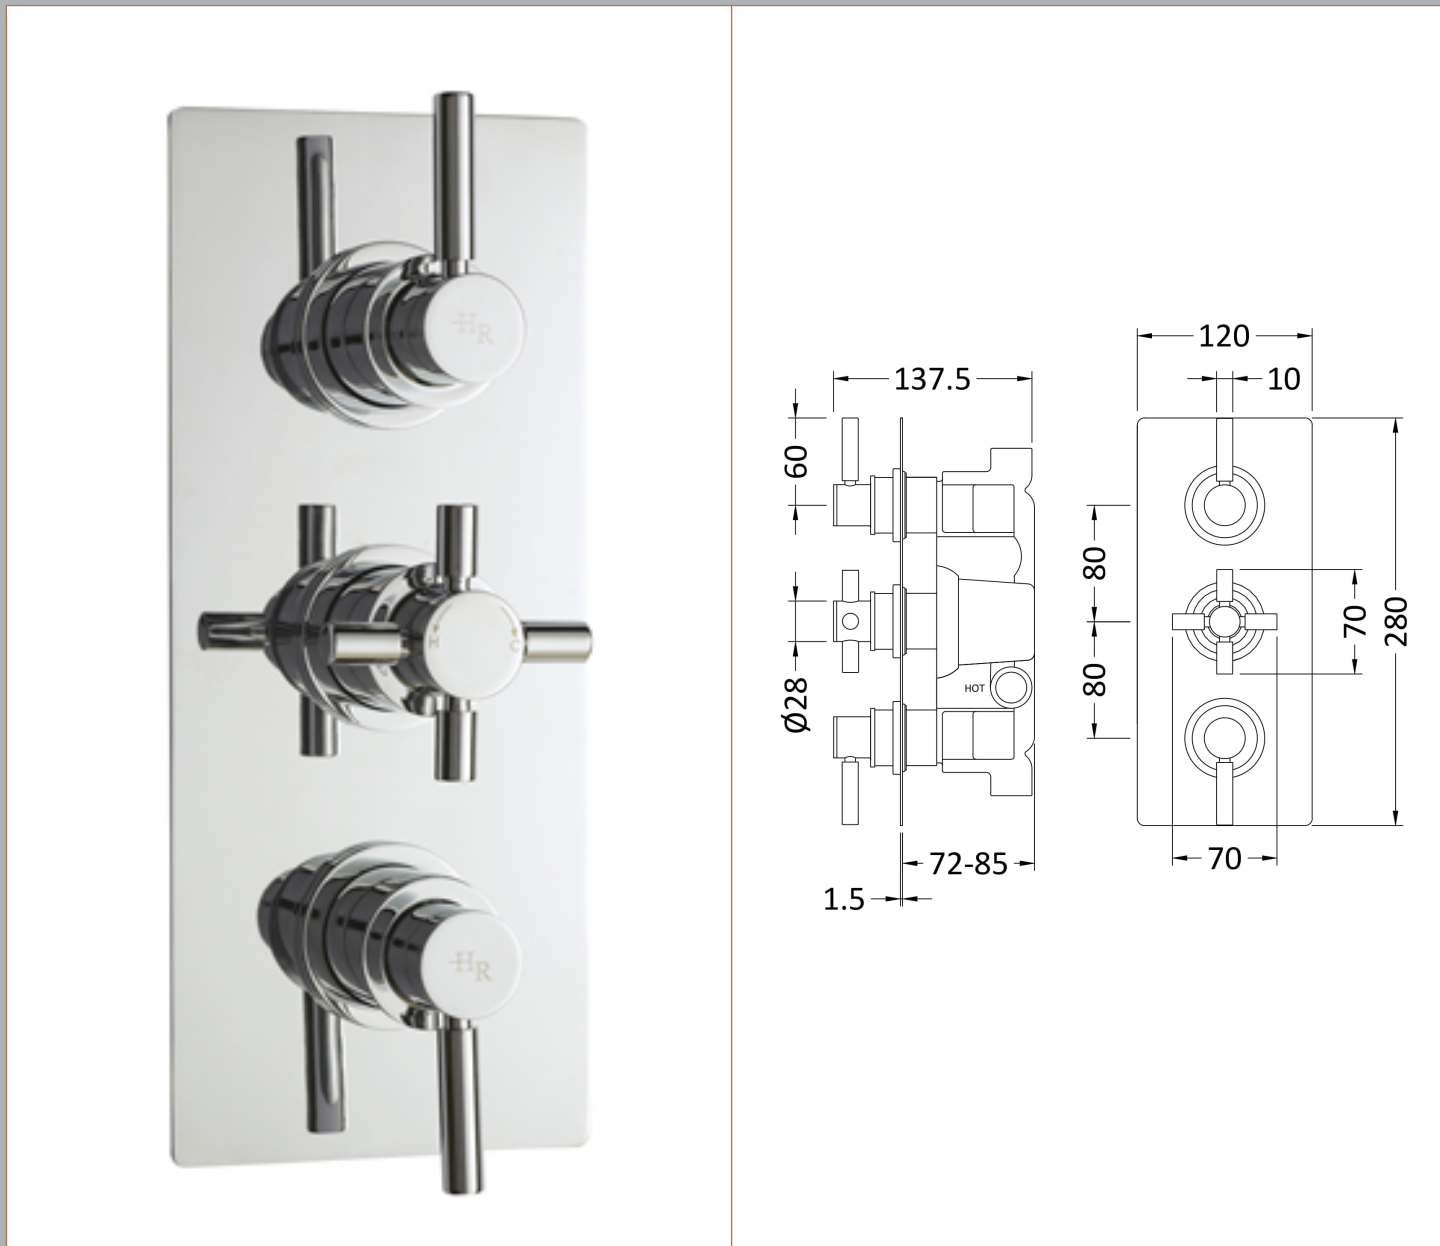

Sales Code: A3023

Description: Tec Pura Plus Triple Thermo Valve Div

### Product Dimensions

Length (mm):	
Width (mm):	80
Height (mm):	280
Depth (mm):	136
Nett Weight (kg):	5.77

### Outer Box Dimensions (If Applicable)

Length (mm):	
Width (mm):	520
Height (mm):	420
Depth (mm):	330
Gross Weight (kg):	23
Barcode:	5055146154402

### Product Details

Country of Origin:	United Kingdom
Fitting Instruction:	No
Product Material:	Brass/ABS
Mount Type:	Wall, Recessed
Outlet Elbow Supplied:	No
Easy Clean:	Not Applicable
Head Included:	No
Handset Included:	No
Body Jets Included:	No
No of Body Jets:	Not Applicable
Operating Pressure (bar):	0.5
Valve/Cartridge Type:	1/4 Turn Ceramic Disc
Flow Rates (L/min):	0.1 bar: N/A   0.5 bar: 13   1 bar: 17   2 bar: 24   3 bar: 27
TMV2 Approved:	No   Approval No: N/A
TMV3 Approved:	No   Approval No: N/A
WRAS Approved:	No   Approval No: N/A
Head Function:	Not Applicable
Handset Function:	Not Applicable
Body Jet Info:	Not Applicable
Pipe Size:	15 mm & 22 mm
Pipe Centres:	N/A
Colour/Finish:	Chrome
Hose Included:	Not Applicable
No. of Outlets:	3