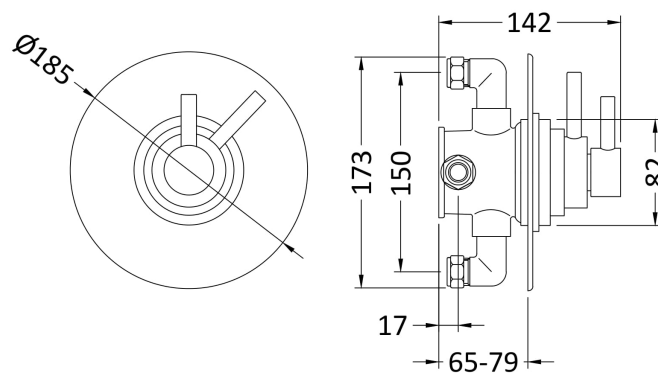

Sales Code: JTY025

Description: Dual Conc Thermostatic Shower Valve

Product Dimensions

Length (mm):	
Width (mm):	185
Height (mm):	185
Depth (mm):	142
Nett Weight (kg):	3.18

Packaging Dimensions

Length (mm):	190
Width (mm):	240
Height (mm):	240
Gross Weight (kg):	3.18

Packaging Data

Box Colour:	White Cardboard Box
Box Qty:	1
Label Size:	100 x 50
Label Colour:	White Label
Label Qty:	2

Outer Box Dimensions (If Applicable)

Length (mm):	
Width (mm):	280
Height (mm):	260
Depth (mm):	510
Gross Weight (kg):	13
Barcode:	5055146191186

Product Details

Country of Origin:	United Kingdom
Fitting Instruction:	No
Product Material:	Brass
Mount Type:	Wall, Recessed
Outlet Elbow Supplied:	No
Easy Clean:	Not Applicable
Head Included:	No
Handset Included:	No
Body Jets Included:	No
No of Body Jets:	Not Applicable
Operating Pressure (bar):	0.1
Valve/Cartridge Type:	1/4 Turn Ceramic Disc
Flow Rates (L/min):	0.1 bar: 5.5 0.5 bar: 14.5 1 bar: 22 2 bar: 30 3 bar: 35
TMV2 Approved:	No Approval No: N/A
TMV3 Approved:	No Approval No: N/A
WRAS Approved:	No Approval No: N/A
Head Function:	Not Applicable
Handset Function:	Not Applicable
Body Jet Info:	Not Applicable
Pipe Size:	15 mm
Pipe Centres:	N/A
Colour/Finish:	Chrome
Hose Included:	No
No. of Outlets:	1