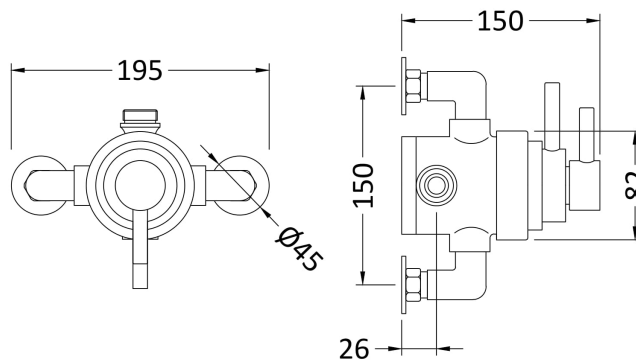

Sales Code: JTY026

Description: Dual Exposed Thermostatic Shower Valve

Product Dimensions

Length (mm):	
Width (mm):	155
Height (mm):	140
Depth (mm):	140
Nett Weight (kg):	3.45

Packaging Dimensions

Length (mm):	190
Width (mm):	240
Height (mm):	240
Gross Weight (kg):	3.45

Packaging Data

Box Colour:	White Cardboard Box
Box Qty:	1
Label Size:	100 x 50
Label Colour:	White Label
Label Qty:	2

Outer Box Dimensions (If Applicable)

Length (mm):	
Width (mm):	500
Height (mm):	420
Depth (mm):	268
Gross Weight (kg):	14
Barcode:	5055146191193

Product Details

Country of Origin:	United Kingdom
Fitting Instruction:	No
Product Material:	Brass
Mount Type:	Wall, Surface
Outlet Elbow Supplied:	No
Easy Clean:	Not Applicable
Head Included:	No
Handset Included:	No
Body Jets Included:	No
No of Body Jets:	Not Applicable
Operating Pressure (bar):	0.1
Valve/Cartridge Type:	1/4 Turn
Flow Rates (L/min):	0.1 bar: 5.5 0.5 bar: 14.5 1 bar: 22 2 bar: 30 3 bar: 35
TMV2 Approved:	No Approval No: N/A
TMV3 Approved:	No Approval No: N/A
WRAS Approved:	No Approval No: N/A
Head Function:	Not Applicable
Handset Function:	Not Applicable
Body Jet Info:	Not Applicable
Pipe Size:	15 mm
Pipe Centres:	150 mm
Colour/Finish:	Chrome
Hose Included:	No
No. of Outlets:	1