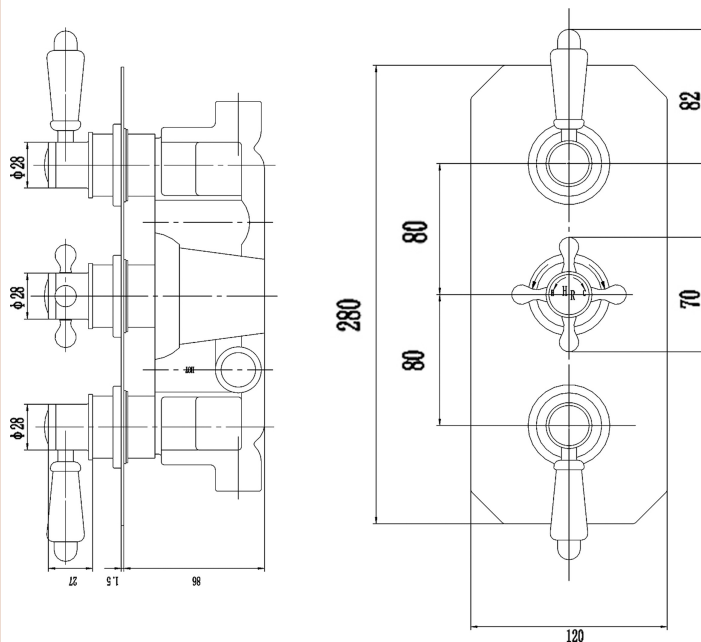

Sales Code: TSVT003

Description: Topaz Triple Concealed Shower Valve

Product Dimensions

Length (mm):	
Width (mm):	120
Height (mm):	320
Depth (mm):	135
Nett Weight (kg):	3

Packaging Dimensions

Length (mm):	320
Width (mm):	250
Height (mm):	110
Gross Weight (kg):	3.4

Packaging Data

Box Colour:	White Cardboard Box
Box Qty:	1
Label Size:	100 x 50
Label Colour:	White Label
Label Qty:	1

Outer Box Dimensions (If Applicable)

Length (mm):	
Width (mm):	530
Height (mm):	370
Depth (mm):	345
Gross Weight (kg):	
Barcode:	5055275831595

Product Details

Country of Origin:	United Kingdom
Fitting Instruction:	No
Product Material:	Brass/ABS
Mount Type:	Wall, Recessed
Outlet Elbow Supplied:	No
Easy Clean:	Not Applicable
Head Included:	No
Handset Included:	No
Body Jets Included:	Not Applicable
No of Body Jets:	Not Applicable
Operating Pressure (bar):	0.1
Valve/Cartridge Type:	1/4 Turn Ceramic Disc
Flow Rates (L/min):	0.1 bar: 5.5 0.5 bar: 13 1 bar: 20 2 bar: 29 3 bar: 44
TMV2 Approved:	No Approval No: N/A
TMV3 Approved:	No Approval No: N/A
WRAS Approved:	Yes Approval No: 1703023
Head Function:	Not Applicable
Handset Function:	Not Applicable
Body Jet Info:	Not Applicable
Pipe Size:	22 mm (3/4" Bsp)
Pipe Centres:	N/A
Colour/Finish:	Chrome
Hose Included:	Not Applicable
No. of Outlets:	2