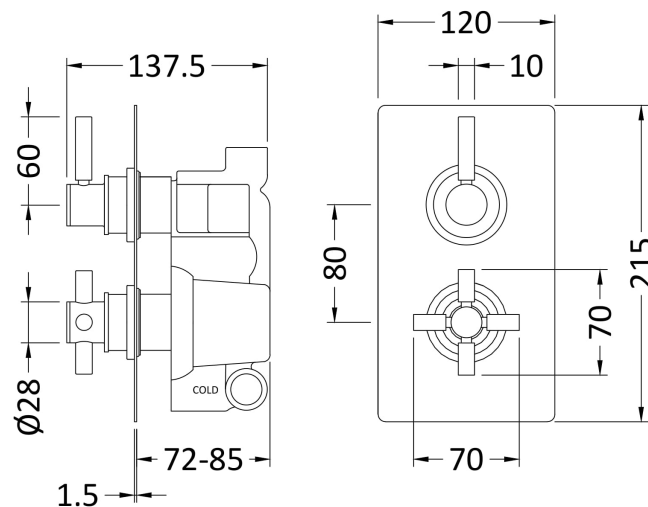

Sales Code: A3003V

Description: Tec Pura Twin Conc Therm Valve Rec Plate

Product Dimensions

Length (mm):	
Width (mm):	120
Height (mm):	215
Depth (mm):	137
Nett Weight (kg):	4.14

Packaging Dimensions

Length (mm):	250
Width (mm):	240
Height (mm):	110
Gross Weight (kg):	4.14

Packaging Data

Box Colour:	White Cardboard Box
Box Qty:	1
Label Size:	100 x 50
Label Colour:	White Label
Label Qty:	2

Outer Box Dimensions (If Applicable)

Length (mm):	
Width (mm):	285
Height (mm):	390
Depth (mm):	550
Gross Weight (kg):	25
Barcode:	5055146128632

Product Details

Country of Origin:	United Kingdom
Fitting Instruction:	No
Product Material:	Brass/ABS
Mount Type:	Wall, Recessed
Outlet Elbow Supplied:	No
Easy Clean:	Not Applicable
Head Included:	No
Handset Included:	No
Body Jets Included:	Not Applicable
No of Body Jets:	Not Applicable
Operating Pressure (bar):	0.1
Valve/Cartridge Type:	1/4 Turn Ceramic Disc
Flow Rates (L/min): 0.1 bar: 5.5 0.5 bar: 14 1 bar: 20 2 bar: 29 3 bar: 44	
TMV2 Approved: No	Approval No: N/A
TMV3 Approved: No	Approval No: N/A
WRAS Approved: Yes	Approval No: 2204707
Head Function:	Not Applicable
Handset Function:	Not Applicable
Body Jet Info:	Not Applicable
Pipe Size:	15 mm
Pipe Centres:	N/A
Colour/Finish:	Chrome
Hose Included:	Not Applicable
No. of Outlets:	1