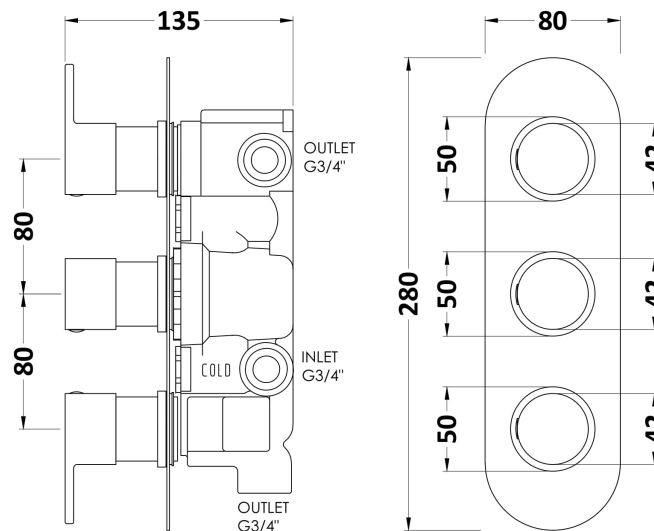

Sales Code: RNDTR03

Description: Round Triple Shower Valve W/Diverter

Product Dimensions

Length (mm):	
Width (mm):	95
Height (mm):	280
Depth (mm):	136
Nett Weight (kg):	3.8

Packaging Dimensions

Length (mm):	320
Width (mm):	250
Height (mm):	130
Gross Weight (kg):	3.8

Packaging Data

Box Colour:	White Cardboard Box
Box Qty:	1
Label Size:	100 x 50
Label Colour:	White Label
Label Qty:	1

Outer Box Dimensions (If Applicable)

Length (mm):	
Width (mm):	510
Height (mm):	500
Depth (mm):	355
Gross Weight (kg):	
Barcode:	5056211855088

Product Details

Country of Origin:	United Kingdom
Fitting Instruction:	No
Product Material:	Brass/ABS
Mount Type:	Wall
Outlet Elbow Supplied:	Not Applicable
Easy Clean:	Not Applicable
Head Included:	No
Handset Included:	No
Body Jets Included:	Not Applicable
No of Body Jets:	Not Applicable
Operating Pressure (bar):	0.5
Valve/Cartridge Type:	1/4 Turn Ceramic Disc
Flow Rates (L/min):	0.1 bar: N/A 0.5 bar: 13 1 bar: 17 2 bar: 24 3 bar: 27
TMV2 Approved:	No Approval No: N/A
TMV3 Approved:	No Approval No: N/A
WRAS Approved:	No Approval No: N/A
Head Function:	Not Applicable
Handset Function:	Not Applicable
Body Jet Info:	Not Applicable
Pipe Size:	22 mm (3/4" Bsp)
Pipe Centres:	125mm
Colour/Finish:	Chrome
Hose Included:	Not Applicable
No. of Outlets:	3