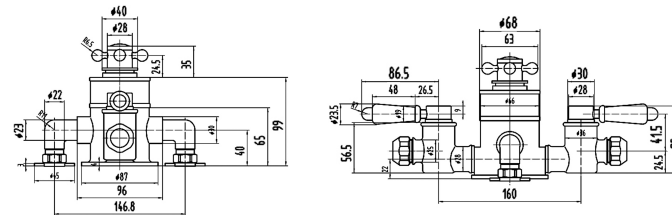

Sales Code: TSVT102

Description: Topaz Triple Exposed Shower Valve

Product Dimensions

Length (mm):	
Width (mm):	195
Height (mm):	332
Depth (mm):	135
Nett Weight (kg):	3.1

Packaging Dimensions

Length (mm):	245
Width (mm):	215
Height (mm):	170
Gross Weight (kg):	3.6

Packaging Data

Box Colour:	White Cardboard Box
Box Qty:	1
Label Size:	100 x 50
Label Colour:	White Label
Label Qty:	1

Outer Box Dimensions (If Applicable)

Length (mm):	
Width (mm):	505
Height (mm):	360
Depth (mm):	450
Gross Weight (kg):	
Barcode:	5055275831601

Product Details

Country of Origin:	United Kingdom
Fitting Instruction:	No
Product Material:	Brass
Mount Type:	Wall
Outlet Elbow Supplied:	Not Applicable
Easy Clean:	Not Applicable
Head Included:	No
Handset Included:	No
Body Jets Included:	Not Applicable
No of Body Jets:	Not Applicable
Operating Pressure (bar):	0.1
Valve/Cartridge Type:	1/4 Turn Ceramic Disc
Flow Rates (L/min):	0.1 bar: 4.5 0.5 bar: 13 1 bar: 18.5 2 bar: 26 3 bar: 33
TMV2 Approved:	No Approval No: N/A
TMV3 Approved:	No Approval No: N/A
WRAS Approved:	No Approval No: N/A
Head Function:	Not Applicable
Handset Function:	Not Applicable
Body Jet Info:	Not Applicable
Pipe Size:	15 mm
Pipe Centres:	150mm
Colour/Finish:	Chrome
Hose Included:	Not Applicable
No. of Outlets:	2