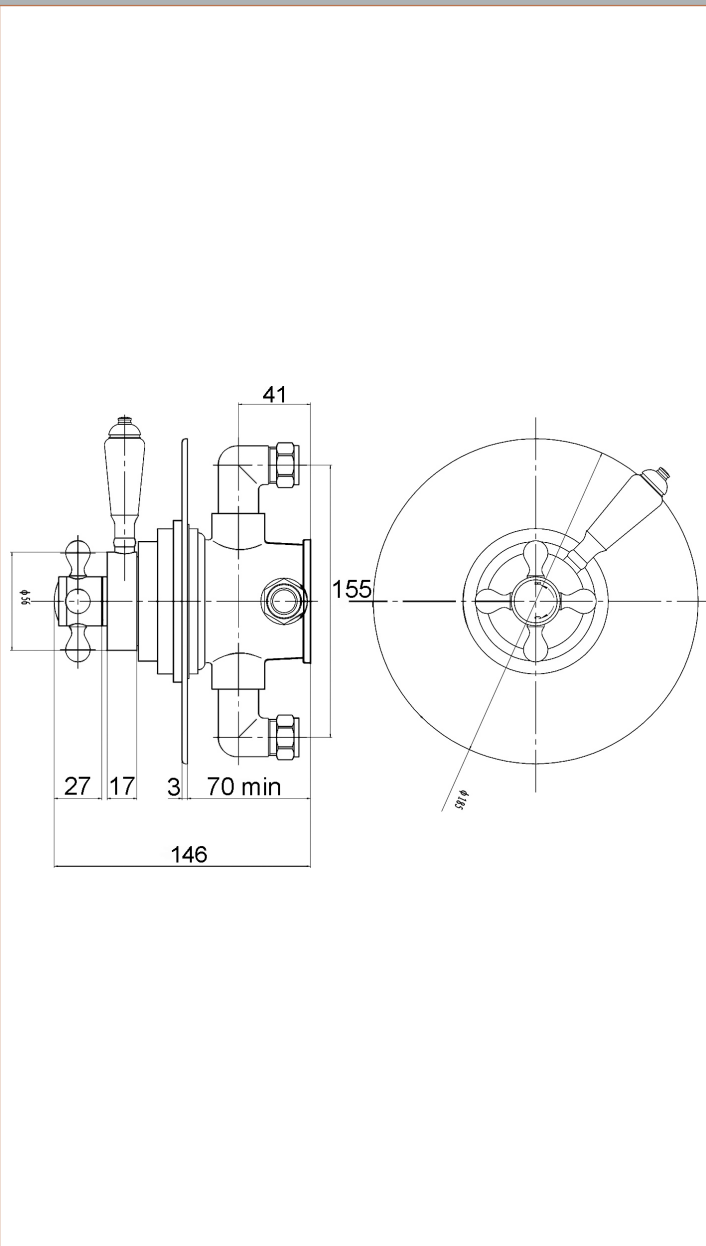

Sales Code: TSVT006

Description: Traditional Concealed Dual Shower Valve

Product Dimensions

Length (mm):	
Width (mm):	185
Height (mm):	196
Depth (mm):	146
Nett Weight (kg):	3.28

Packaging Dimensions

Length (mm):	240
Width (mm):	240
Height (mm):	190
Gross Weight (kg):	3.28

Packaging Data

Box Colour:	White Cardboard Box
Box Qty:	3
Label Size:	100 x 50
Label Colour:	White Label
Label Qty:	3

Outer Box Dimensions (If Applicable)

Length (mm):	
Width (mm):	500
Height (mm):	410
Depth (mm):	265
Gross Weight (kg):	
Barcode:	5056211804215

Product Details

Country of Origin:	United Kingdom
Fitting Instruction:	No
Product Material:	Brass
Mount Type:	Recessed
Outlet Elbow Supplied:	No
Easy Clean:	Not Applicable
Head Included:	No
Handset Included:	No
Body Jets Included:	No
No of Body Jets:	Not Applicable
Operating Pressure (bar):	0.1
Valve/Cartridge Type:	1/4 Turn Ceramic Disc
Flow Rates (L/min):	0.1 bar: 5.5 0.5 bar: 14.5 1 bar: 22 2 bar: 30 3 bar: 35
TMV2 Approved:	No Approval No: N/A
TMV3 Approved:	No Approval No: N/A
WRAS Approved:	No Approval No: N/A
Head Function:	Not Applicable
Handset Function:	Not Applicable
Body Jet Info:	Not Applicable
Pipe Size:	15 mm
Pipe Centres:	150
Colour/Finish:	Chrome
Hose Included:	Not Applicable
No. of Outlets:	1