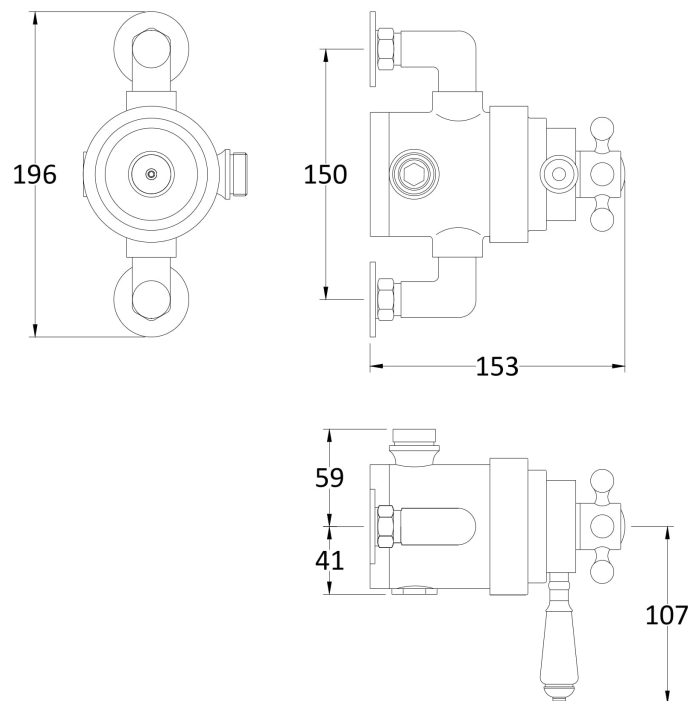

Sales Code: TSVT104

Description: Traditional Exposed Dual Shower Valve

Product Dimensions

Length (mm):	
Width (mm):	196
Height (mm):	166
Depth (mm):	153
Nett Weight (kg):	3.42

Packaging Dimensions

Length (mm):	240
Width (mm):	240
Height (mm):	185
Gross Weight (kg):	3.44

Packaging Data

Box Colour:	White Cardboard Box
Box Qty:	2
Label Size:	100 x 50
Label Colour:	White Label
Label Qty:	2

Outer Box Dimensions (If Applicable)

Length (mm):	
Width (mm):	
Height (mm):	
Depth (mm):	
Gross Weight (kg):	
Barcode:	5056211804192

Product Details

Country of Origin:	United Kingdom
Fitting Instruction:	No
Product Material:	Brass
Mount Type:	Wall
Outlet Elbow Supplied:	No
Easy Clean:	Not Applicable
Head Included:	No
Handset Included:	No
Body Jets Included:	No
No of Body Jets:	Not Applicable
Operating Pressure (bar):	0.1
Valve/Cartridge Type:	
Flow Rates (L/min):	0.1 bar: 5.5 0.5 bar: 14.5 1 bar: 22 2 bar: 30 3 bar: 35
TMV2 Approved:	No Approval No: N/A
TMV3 Approved:	No Approval No: N/A
WRAS Approved:	No Approval No: N/A
Head Function:	Not Applicable
Handset Function:	Not Applicable
Body Jet Info:	Not Applicable
Pipe Size:	15 mm
Pipe Centres:	150
Colour/Finish:	Chrome
Hose Included:	Not Applicable
No. of Outlets:	1