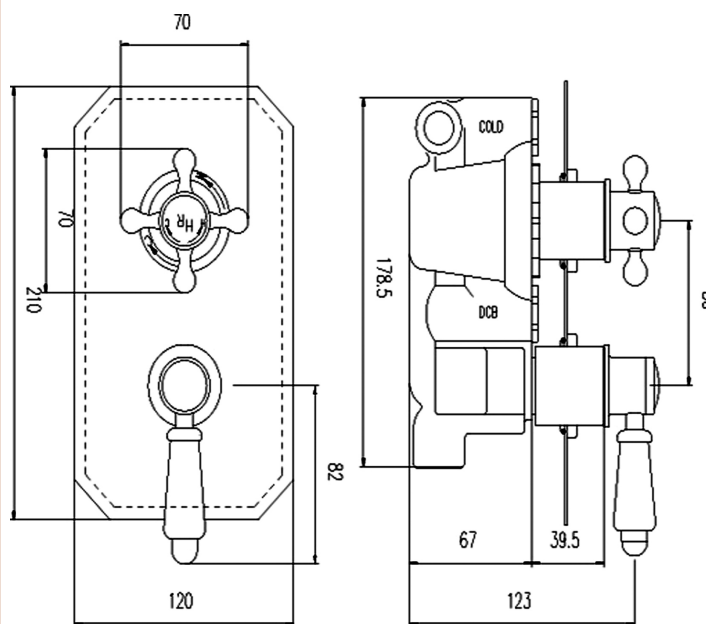

Sales Code: TSVT004

Description: Traditional Twin Diverter Valve

Product Dimensions

Length (mm):	
Width (mm):	120
Height (mm):	230
Depth (mm):	135
Nett Weight (kg):	2.8

Packaging Dimensions

Length (mm):	250
Width (mm):	240
Height (mm):	130
Gross Weight (kg):	3

Packaging Data

Box Colour:	White Cardboard Box
Box Qty:	1
Label Size:	100 x 50
Label Colour:	White Label
Label Qty:	1

Outer Box Dimensions (If Applicable)

Length (mm):	
Width (mm):	
Height (mm):	
Depth (mm):	
Gross Weight (kg):	
Barcode:	5055275831618

Product Details

Country of Origin:	United Kingdom
Fitting Instruction:	No
Product Material:	Brass/ABS
Mount Type:	Wall
Outlet Elbow Supplied:	Not Applicable
Easy Clean:	Not Applicable
Headset Included:	No
Body Jets Included:	Not Applicable
No of Body Jets:	Not Applicable
Operating Pressure (bar):	0.1
Valve/Cartridge Type:	1/4 Turn Ceramic Disc
Flow Rates (L/min):	0.1 bar: 5.5 0.5 bar: 14 1 bar: 20 2 bar: 29 3 bar: 44
TMV2 Approved:	No Approval No: N/A
TMV3 Approved:	No Approval No: N/A
WRAS Approved:	No Approval No: N/A
Head Function:	Not Applicable
Handset Function:	Not Applicable
Body Jet Info:	Not Applicable
Pipe Size:	15 mm
Pipe Centres:	N/A
Colour/Finish:	Chrome
Hose Included:	Not Applicable
No. of Outlets:	2