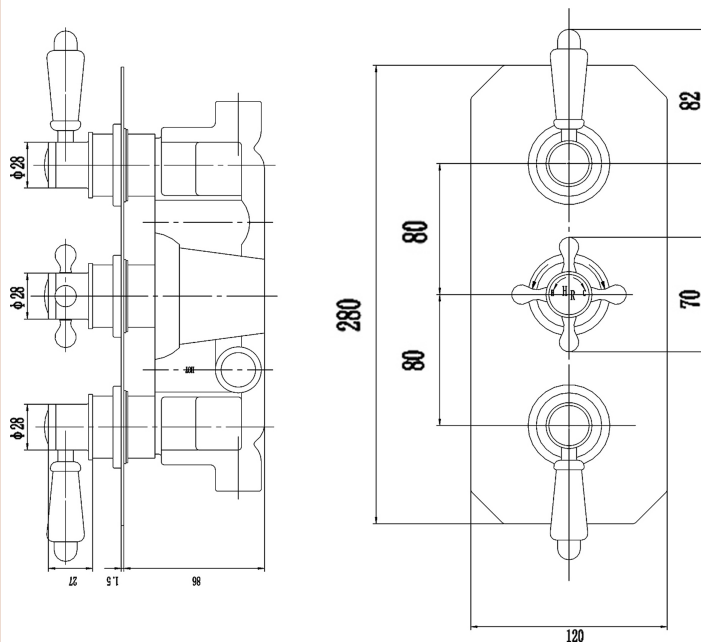

Sales Code: TSVT005

Description: Traditional Triple Diverter Valve

Product Dimensions

Length (mm):	
Width (mm):	120
Height (mm):	320
Depth (mm):	135
Nett Weight (kg):	3.3

Packaging Dimensions

Length (mm):	320
Width (mm):	250
Height (mm):	110
Gross Weight (kg):	3.5

Packaging Data

Box Colour:	White Cardboard Box
Box Qty:	1
Label Size:	100 x 50
Label Colour:	White Label
Label Qty:	1

Outer Box Dimensions (If Applicable)

Length (mm):	
Width (mm):	
Height (mm):	
Depth (mm):	
Gross Weight (kg):	
Barcode:	5055275831625

Product Details

Country of Origin:	United Kingdom
Fitting Instruction:	No
Product Material:	Brass/ABS
Mount Type:	Wall
Outlet Elbow Supplied:	Not Applicable
Easy Clean:	Not Applicable
Headset Included:	No
Body Jets Included:	Not Applicable
No of Body Jets:	Not Applicable
Operating Pressure (bar):	0.1
Valve/Cartridge Type:	1/4 Turn Ceramic Disc
Flow Rates (L/min):	0.1 bar: 5.5 0.5 bar: 14 1 bar: 20 2 bar: 29 3 bar: 44
TMV2 Approved:	No Approval No: N/A
TMV3 Approved:	No Approval No: N/A
WRAS Approved:	No Approval No: N/A
Head Function:	Not Applicable
Handset Function:	Not Applicable
Body Jet Info:	Not Applicable
Pipe Size:	15 mm
Pipe Centres:	N/A
Colour/Finish:	Chrome
Hose Included:	Not Applicable
No. of Outlets:	3