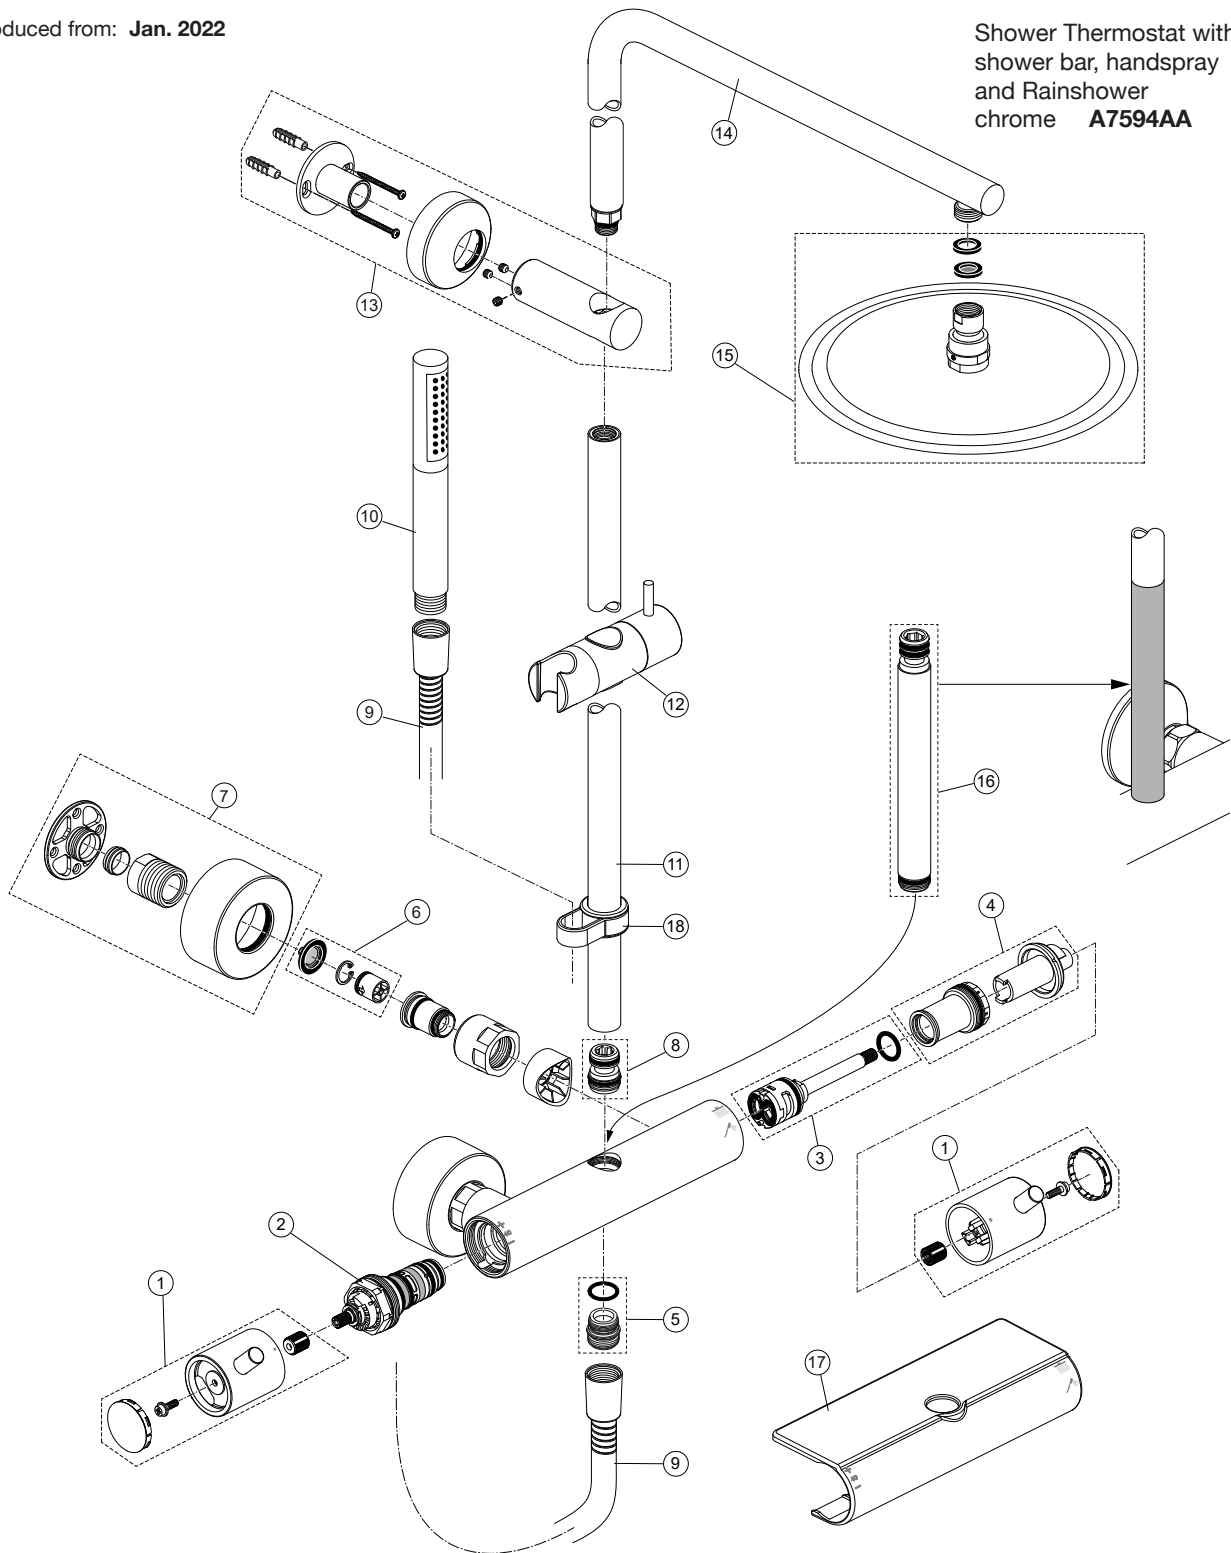

Produced from: Jan. 2022

Shower Thermostat with diverter,
shower bar, handspray
and Rainshower
chrome **A7594AA**

Replace XX with the appropriate finish code

Chrome = AA Silver Storm = GN Gold = A2 Magnetic Grey = A5 Matt black = XG

Example spare part order:

A 861 568 AA in Chrome

Pos.	Description	Part-Number	Qty.	Pos.	Description	Part-Number	Qty.
1	Handle cpl.	A 861 568 XX	1 Set	12	Slider & holder f. handshr.	B 961 024 XX	1 Set
2	Thermostatic Cartridge cpl.	A 861 371 NU	1 pcs	13	Wall fixation complete	A 861 389 XX	1 Set
3	Stop valve with diverter	A 861 375 NU	1 Set	14	Pipe (bend)	A 861 569 XX	1 pcs
4	Thread ring + stopring cpl.	A 861 376 NU	1 Set	15	Headshower Ø300 mm	A 5803 XX	1 pcs
5	Nipple G1/2 outside cpl.	A 861 498 NU	1 Set				
6	Non-return valve	A 861 372 NU	1 Set	16	Extension kit 150mm long	A 861 379 XX	1 Set
7	Shower bracket (connect.)	A 861 570 XX	2 Set		Extension kit 300mm long	A 861 380 XX	1 Set
8	Connection nipple cpl.	A 861 385 NU	1 Set	17	Warp over shelf	A 861 383 AA**	1 pcs
9	Shower hose 1750 mm	BE 175 XX	1 pcs	18	Hose ring	B 1363 AA**	1 pcs
10	Handspray 1F-8l/min	BC 774 XX	1 pcs				
11	Shower bar	A 861 388 XX	1 pcs				