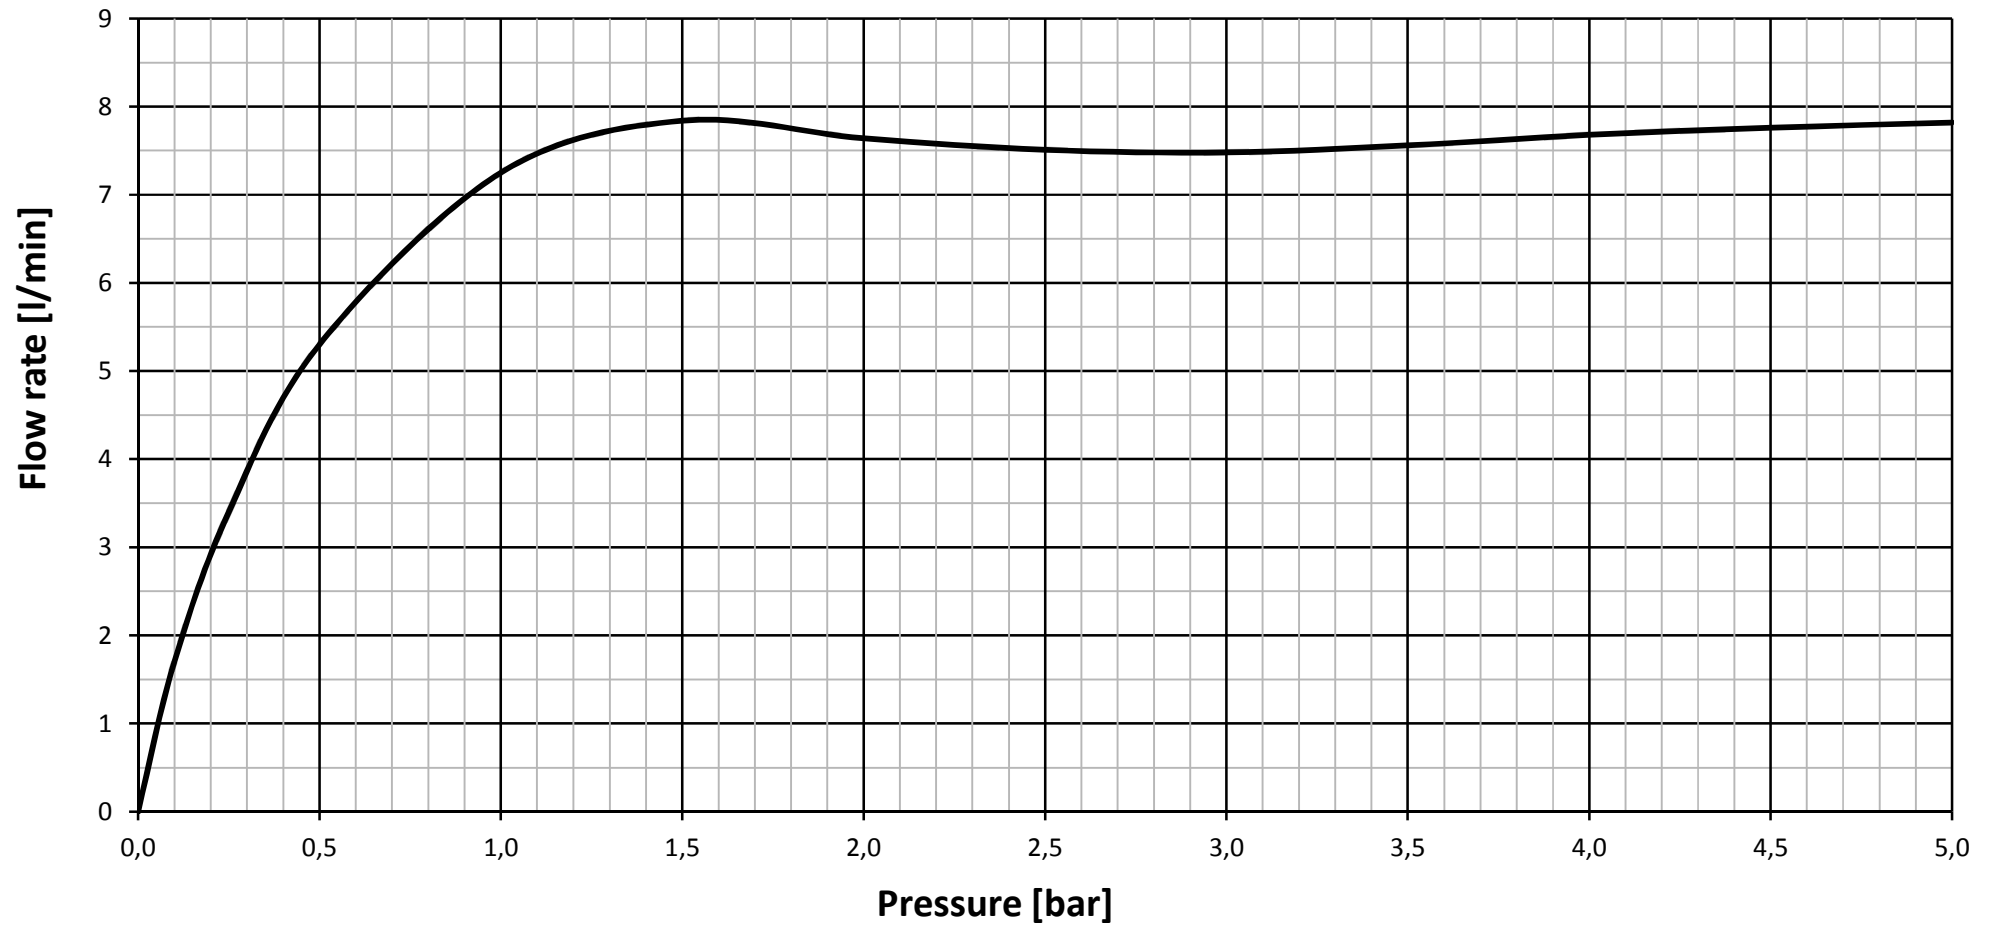

## A7237AA - outlet series

— Flow rate in mixed water position