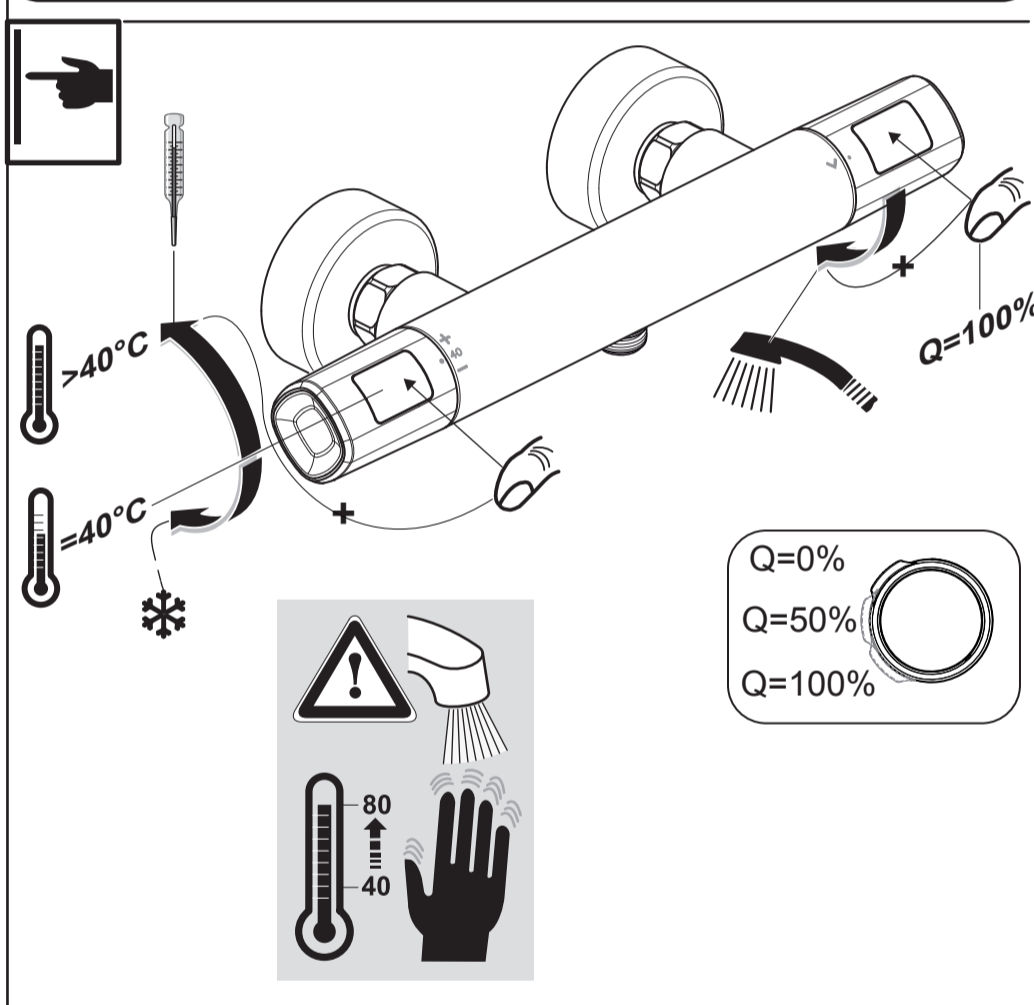

Ideal Standard

CERATHERM T100
 A 7237 ..

0322 / A 868 570
 Made in Germany

Ideal Standard International NV
 Corporate Village - Gent Building
 Da Vincilaan 2
 1935 Zaventem
 Belgium

www.idealstandardinternational.com