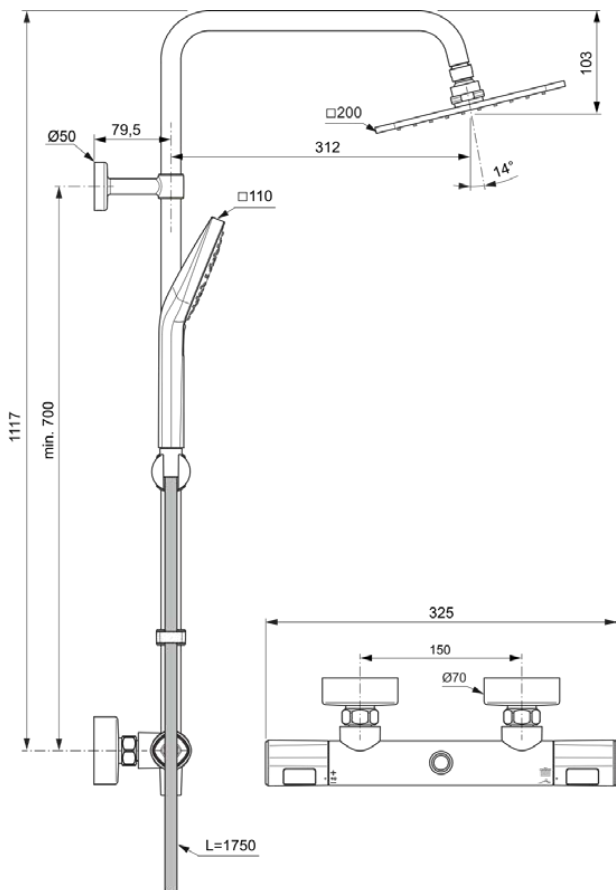

CERATHERM T100

A7242AA

CERATHERM T100 | Exposed shower system 325x491.5x1117 mm in chrome finish, 12.0 l/min (3 bar) | Thermostatic function, Water & Energy savings, Safety stop

Image & drawing

General information

Product type:	Shower systems
Sub product type:	Exposed shower system
Brand:	Ideal Standard
Suite name:	CERATHERM T100
Designer:	Ideal Standard
Colour:	AA - Chrome
Surface finish effect:	glossy
Height (mm):	1117
Width (mm):	325
Length / Projection (mm):	491.5
Fixing method:	Coupling nut
Net weight (kg):	4.05
EAN code:	4015413346085

Included products

B2232AA:	IDEALRAIN EVO Multi function handspray 115x251 mm in chrome finish, 8 l/min (3 bar)
BE175AA:	IDEALRAIN Shower hose 1750 mm in chrome finish
B0024AA:	IDEALRAIN Overhead shower 200x52x200 mm in chrome finish, 12 l/min (3 bar)

CERATHERM T100

A7242AA

CERATHERM T100 | Exposed shower system 325x491.5x1117 mm in chrome finish, 12.0 l/min (3 bar) | Thermostatic function, Water & Energy savings, Safety stop

Product specifications

Headshower is depth-adjustable:	No
Material:	Metal
Max. flow rate at 3 bar (l):	12.0
Max. flow rate at 3 bar (l) for all outlets:	8/12
Max. flow rate at 3 bar (l) for handspray:	8
Max. flow rate at 3 bar (l) for headshower:	12
Max. operating pressure (bar):	10
Min. operating pressure (bar):	0.5
PVD technology:	No
Shower bar is vertically adjustable:	No
SmartShine:	Yes
Surface cover:	chromium-plated
Surface finish effect:	glossy
Temperature limiter:	Yes
Thermostatic:	Yes
Type of handle:	Rotary knob
Type of temperature control:	Thermostatic
With diverter unit:	Yes
With handspray:	Yes
With handspray set:	No
With head shower:	Yes
With shelve(s):	No
With shower hose:	Yes
With shower kit:	No
With side showers:	No
With sliding set:	Yes
With soap holder:	No
With wall bracket:	No
With wall elbow:	No
Fixing material included:	Yes
Fixing method:	Coupling nut
Handle fixation position:	Top
Mounting method:	Wall