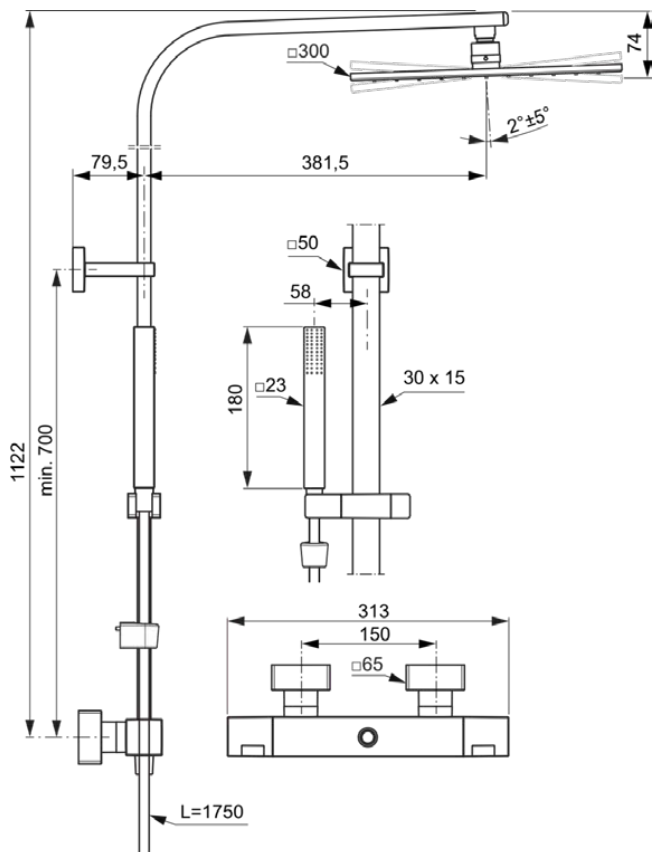

CERATHERM C100

A7543AA

Ceratherm C100 | Exposed shower system 313x611x1122 mm in chrome finish, 12.0 l/min (3 bar) | Safety stop

Image & drawing

General information

Product type:	Shower systems
Sub product type:	Exposed shower system
Brand:	Ideal Standard
Suite name:	Ceratherm C100
Designer:	Ideal Standard
Colour:	AA - Chrome
Surface finish effect:	glossy
Height (mm):	1122
Width (mm):	313
Length / Projection (mm):	611
Fixing method:	Coupling nut
Net weight (kg):	7.40
EAN code:	4015413350228

Removable 12 litre per minute eco flow regulator fitted in the fixed head and 8 litre per minute regulator in the handspray. Minimum operating pressure of 0.5 Bar.

Included products

BD320AA:	IDEALRAIN Single function handspray 22x22x200 mm in chrome finish, 8 l/min (3 bar)
BE175AA:	IDEALRAIN Shower hose 1750 mm in chrome finish
A5805AA:	IDEALRAIN Overhead shower 300x58x300 mm in chrome finish, 12 l/min (3 bar)
A860870AA:	Slider set

CERATHERM C100

A7543AA

Ceratherm C100 | Exposed shower system 313x611x1122 mm in chrome finish, 12.0 l/min (3 bar) | Safety stop

Product specifications

Material:	Metal
Max. flow rate at 3 bar (l):	12.0
Max. flow rate at 3 bar (l) for all outlets:	8/12
Max. flow rate at 3 bar (l) for handspray:	8
Max. flow rate at 3 bar (l) for headshower:	12
PVD technology:	No
Shower bar is vertically adjustable:	No
SmartShine:	Yes
Surface cover:	chromium-plated
Surface finish effect:	glossy
Temperature limiter:	Yes
Thermostatic:	Yes
Type of handle:	Rotary knob
Type of temperature control:	Manually operated
With diverter unit:	Yes
With handspray:	Yes
With handspray set:	No
With head shower:	Yes
With shelve(s):	No
With shower hose:	Yes
With shower kit:	No
With side showers:	No
With sliding set:	Yes
With soap holder:	No
With wall bracket:	No
With wall elbow:	No
Fixing material included:	Yes
Fixing method:	Coupling nut
Mounting method:	Wall