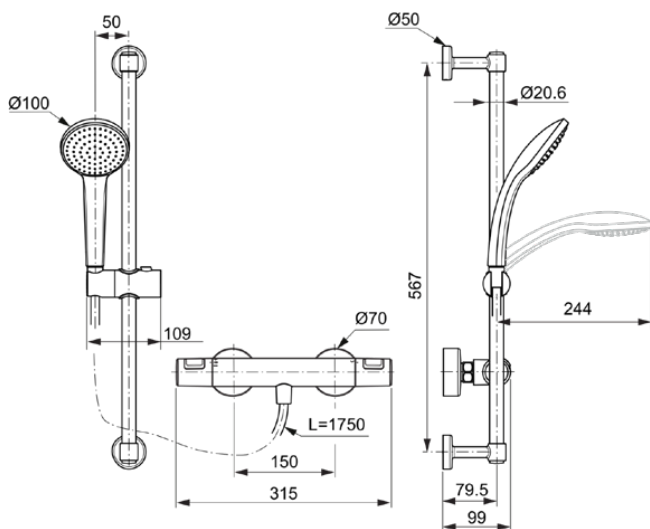

## A7569XG

CERATHERM T25 | Shower mixer bundle 315x99x70 mm, 161 mm spout projection in matt black finish, 22.0 l/min (3 bar) | Thermostatic function, Water & Energy savings, Cool Body technology, Easy clean nozzles, Safety stop

### General information

Product type:	Shower mixers
Sub product type:	Shower mixer bundle
Brand:	Ideal Standard
Suite name:	CERATHERM T25
Designer:	Ideal Standard
Colour:	XG - Matt Black
Surface finish effect:	matt
Height (mm):	70
Width (mm):	315
Length / Projection (mm):	99
Fixing method:	S-coupling
Net weight (kg):	2.60
EAN code:	4015413351652

### Included products

A7544XG:	CERATHERM T25   Exposed bath & shower mixer 315x185x70 mm, 161 mm spout projection in matt black finish, 22.0 l/min (3 bar)
B9402XG:	IDEALRAIN   Single function handspray 100x245.5 mm in matt black finish, 8 l/min (3 bar)
A4109XG:	IDEALRAIN   Shower hose 1750 mm in matt black finish