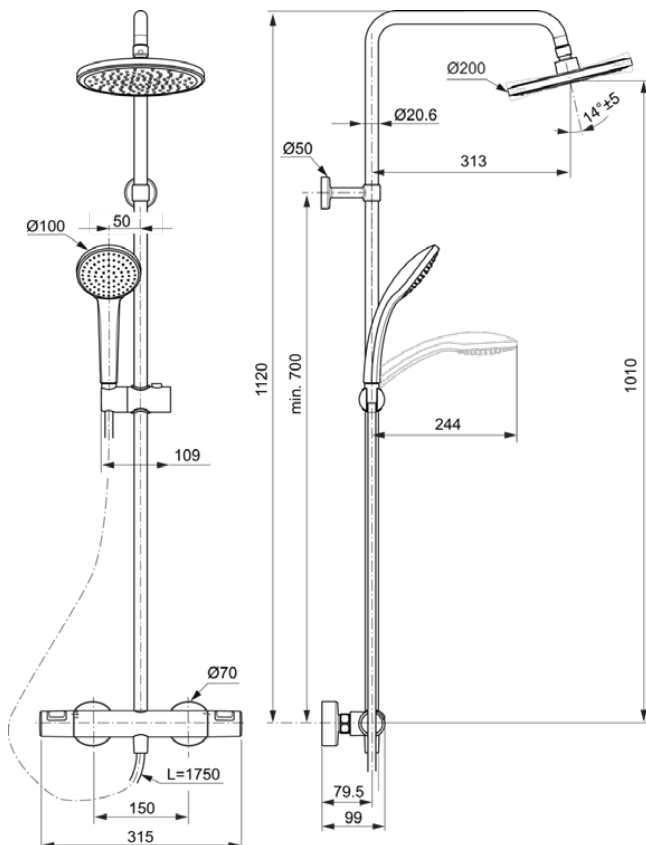

## A7571XG

CERATHERM T25 | Exposed shower system 315x492.5x1120 mm in matt black finish, 12.0 l/min (3 bar) | Thermostatic function, Water & Energy savings, Cool Body technology, Safety stop

### General information

Product type:	Shower systems
Sub product type:	Exposed shower system
Brand:	Ideal Standard
Suite name:	CERATHERM T25
Designer:	Ideal Standard
Colour:	XG - Matt Black
Surface finish effect:	matt
Height (mm):	1120
Width (mm):	315
Length / Projection (mm):	492.5
Fixing method:	Coupling nut
Net weight (kg):	3.40
EAN code:	4015413351676

### Included products

B9402XG:	IDEALRAIN   Single function handspray 100x245.5 mm in matt black finish, 8 l/min (3 bar)
A4109XG:	IDEALRAIN   Shower hose 1750 mm in matt black finish
A861378XG:	MULTI SUITES - SPARE PARTS   Overhead shower in matt black finish

### Product specifications

Adjustable fixing points:	No
Colour code:	XG
Colour description:	matt black
Cool Body technology:	Yes
Flushing time adjustable:	No
Handspray height adjustable:	Yes
Handle position:	Lateral
Headshower is depth-adjustable:	No
Material:	Metal
Max. flow rate at 3 bar (l):	12.0