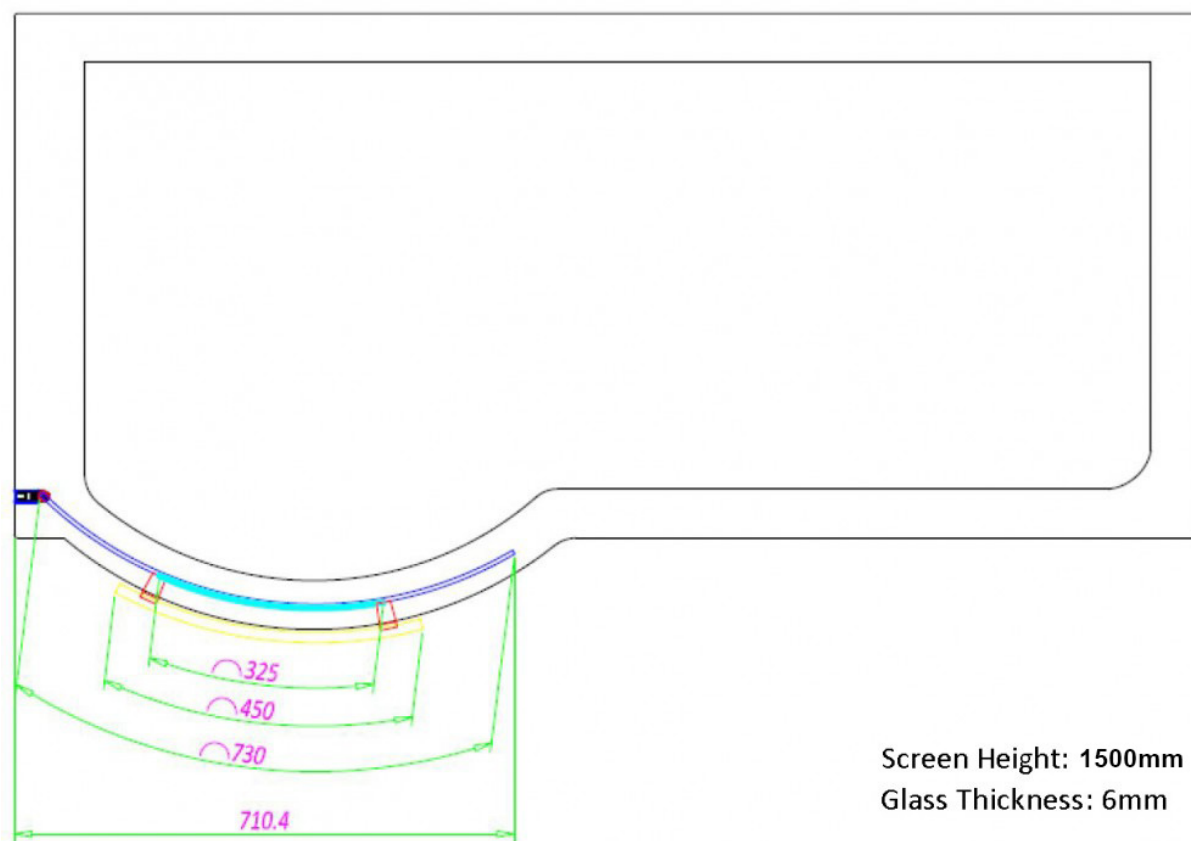

IMEX ARCO CURVED SHOWER BATH SCREEN IN CHROME

SKU: IMRSBS

TECHNICAL DRAWING

Range

Ronda

Dimensions are in millimetres except thread sizes which are BSP imperial.

NOTES

Our guarantee is subject to the product having been installed, used and maintained in accordance with our instructions. All working parts (such as hinges, ceramic disks, cartridges, seals and cistern fittings), which are subject to normal wear and tear, are covered for 36 months from proof of purchase date. This excludes seats, which are covered for 12 months. Our guarantee applies to the original purchaser and is nontransferable. Our guarantee is only applicable in the UK and ROI. This does not affect your statutory rights.