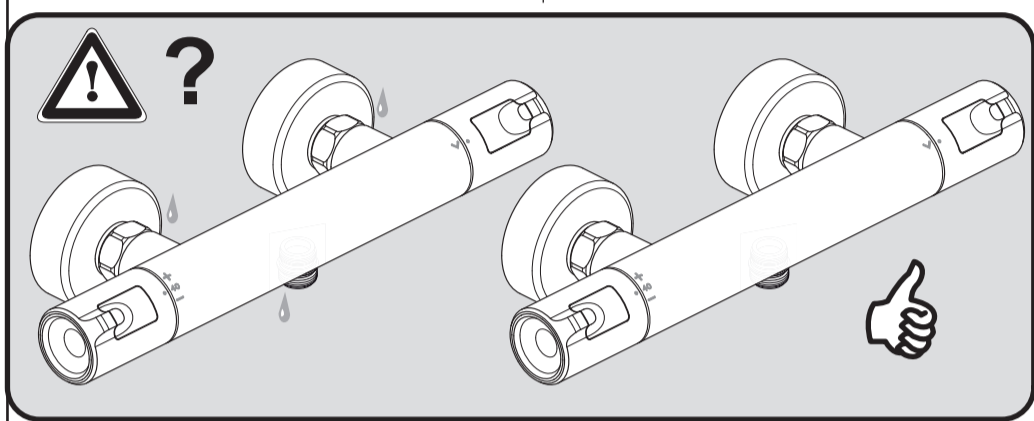

Ideal Standard

CERATHERM T50
 A 7221 ..

0322 / A 868 557
 Made in Germany

Ideal Standard International NV
 Corporate Village - Gent Building
 Da Vincilaan 2
 1935 Zaventem
 Belgium

www.idealstandardinternational.com