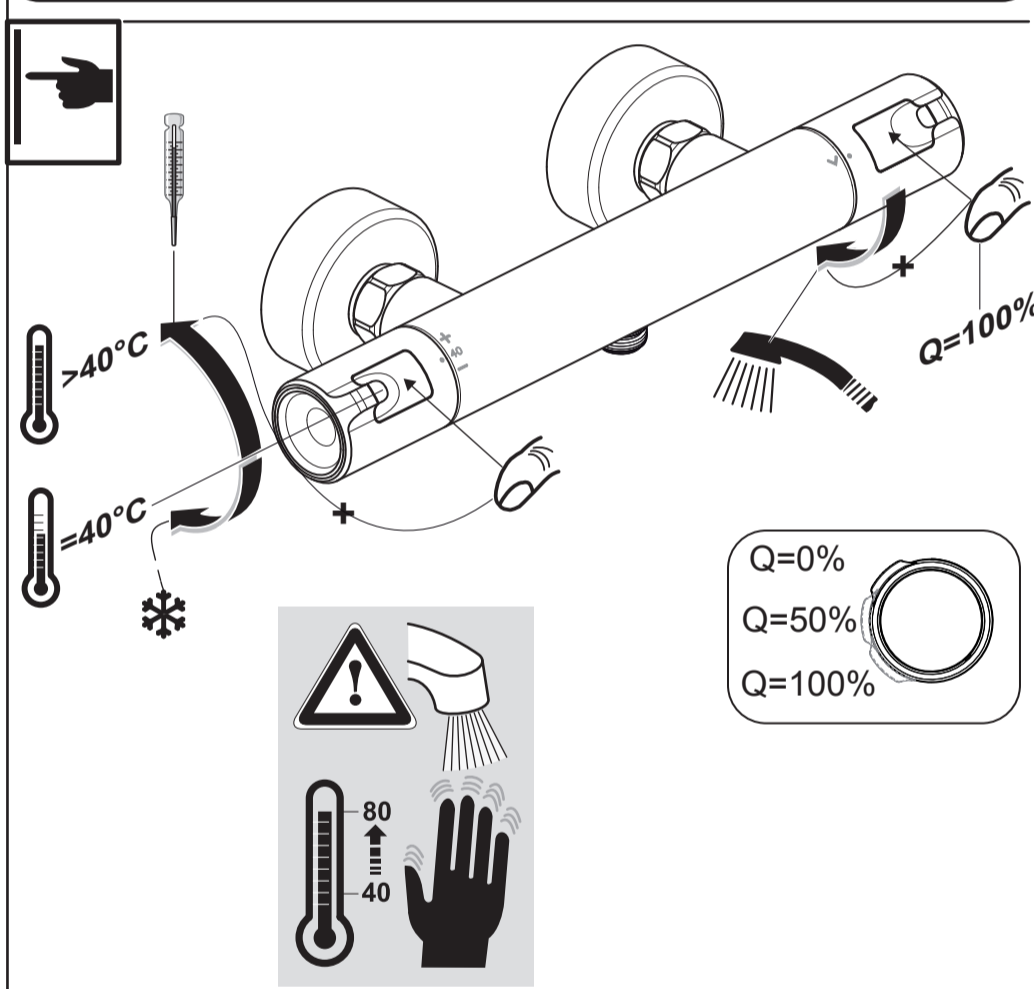

Ideal Standard

CERATHERM T50
 A 7221 ..

0322 / A 868 557
 Made in Germany

Ideal Standard International NV
 Corporate Village - Gent Building
 Da Vincilaan 2
 1935 Zaventem
 Belgium

www.idealstandardinternational.com