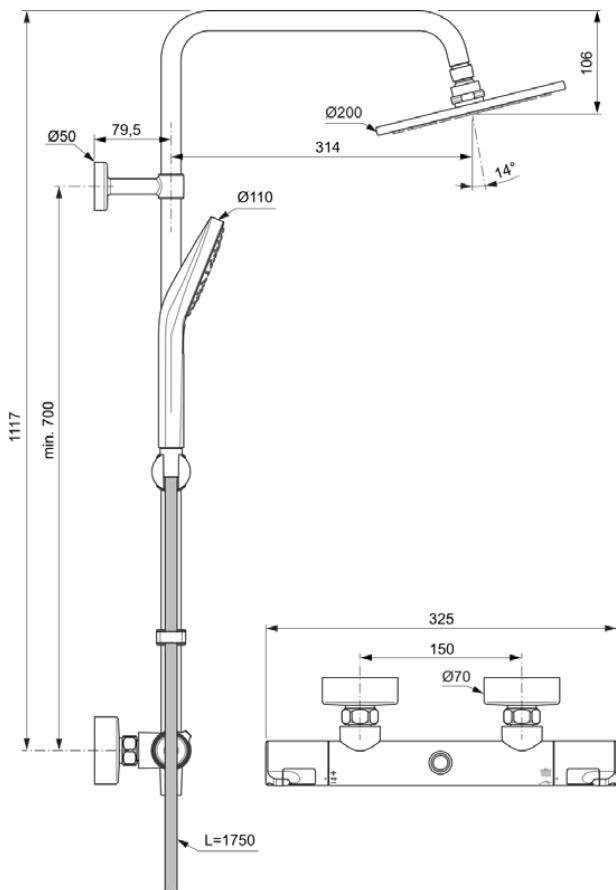

## A7227AA

CERATHERM T50 | Exposed shower system 325x493.5x1117 mm in chrome finish, 12.0 l/min (3 bar) | Thermostatic function, Water & Energy savings, Safety stop

### General information

Product type:	Shower systems
Sub product type:	Exposed shower system
Brand:	Ideal Standard
Suite name:	CERATHERM T50
Designer:	Ideal Standard
Colour:	AA - Chrome
Surface finish effect:	glossy
Height (mm):	1117
Width (mm):	325
Length / Projection (mm):	493.5
Fixing method:	Coupling nut
Net weight (kg):	3.87
EAN code:	4015413345934

### Included products

B2231AA:	IDEALRAIN EVO   Multi function handspray 110x249 mm in chrome finish, 8 l/min (3 bar)
BE175AA:	IDEALRAIN   Shower hose 1750 mm in chrome finish
B9442AA:	IDEALRAIN   Overhead shower 200x50x200 mm in chrome finish, 12 l/min (3 bar)

### Product specifications

Material:	Metal
Max. flow rate at 3 bar (l):	12.0
Max. flow rate at 3 bar (l) for all outlets:	8/12
Max. flow rate at 3 bar (l) for handspray:	8
Max. flow rate at 3 bar (l) for headshower:	12
Max. operating pressure (bar):	10
Min. operating pressure (bar):	0.5
PVD technology:	No
Shower bar is vertically adjustable:	No
SmartShine:	Yes
Surface cover:	chromium-plated
Surface finish effect:	glossy
Temperature limiter:	Yes
Thermostatic:	Yes
Type of handle:	Rotary knob
Type of temperature control:	Thermostatic
With diverter unit:	Yes
With handspray:	Yes
With handspray set:	No
With head shower:	Yes
With shelve(s):	No
With shower hose:	Yes
With shower kit:	No
With side showers:	No
With sliding set:	Yes
With soap holder:	No
With wall bracket:	No
With wall elbow:	No
Fixing material included:	Yes
Fixing method:	Coupling nut
Handle fixation position:	Top
Mounting method:	Wall