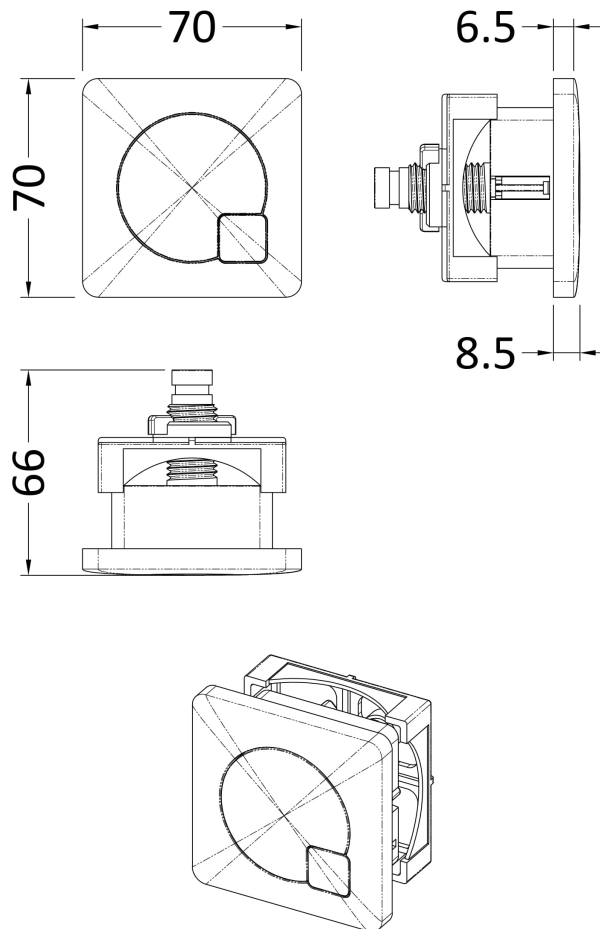

Sales Code: MDPB01

Description: Square Dual Flush Push Button

### Product Dimensions

Length (mm):	
Width (mm):	70
Height (mm):	70
Depth (mm):	99
Nett Weight (kg):	0.2

### Packaging Dimensions

Height (mm):	80
Width (mm):	155
Depth (mm):	80
Gross Weight (kg):	0.2

### Outer Box Dimensions (If Applicable)

Height (mm):	
Width (mm):	
Length (mm):	
Depth (mm):	
Gross Weight (kg):	
Barcode:	5056211893141