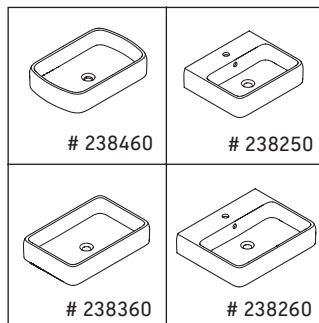

We reserve the right to make technical improvements and design modifications to the products illustrated.

Qatego

QA 4767

Mounting instructions

Instructions for use

The bathroom furniture range complies with the standards and guidelines applicable at the time of delivery and is designed for use in bathrooms. Direct contact with water should be avoided, for example, when showering.