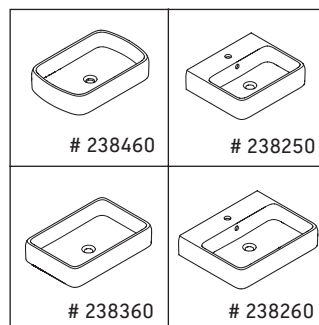

Qatego

QA 4766

Mounting instructions

Instructions for use

The bathroom furniture range complies with the standards and guidelines applicable at the time of delivery and is designed for use in bathrooms. Direct contact with water should be avoided, for example, when showering.