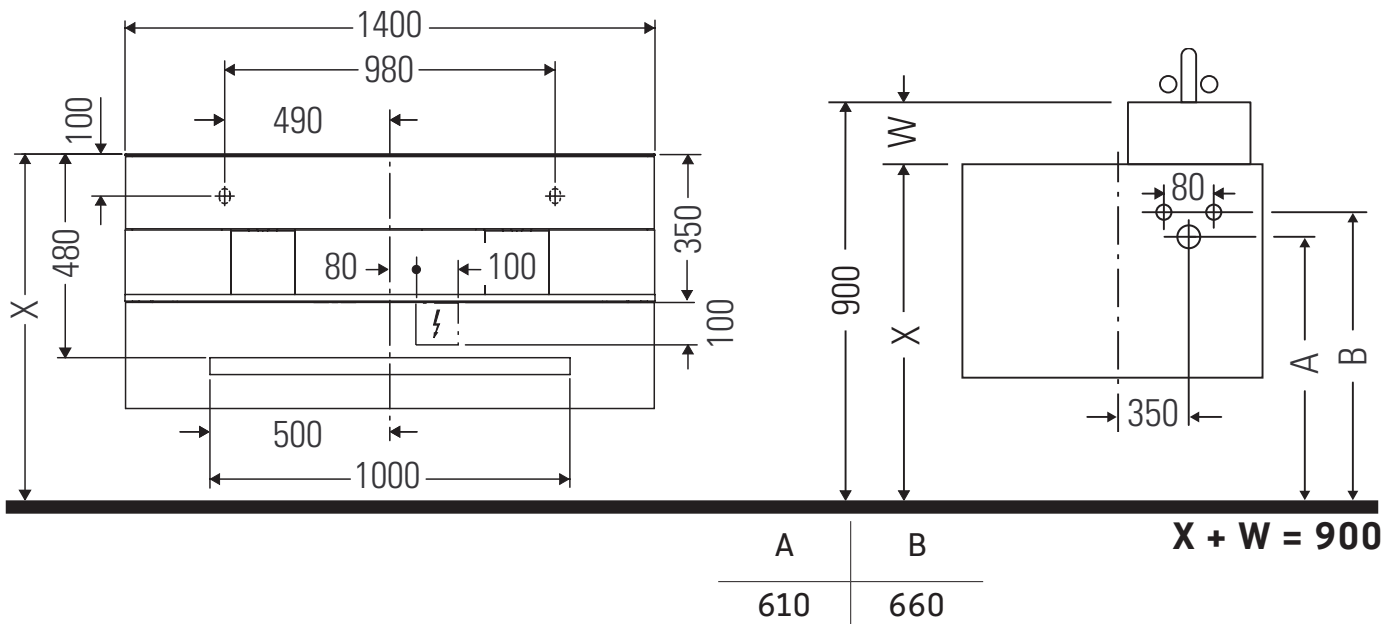

Qatego

QA 4766

Mounting instructions

Instructions for use

The bathroom furniture range complies with the standards and guidelines applicable at the time of delivery and is designed for use in bathrooms. Direct contact with water should be avoided, for example, when showering.