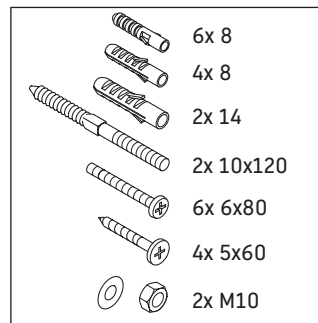

We reserve the right to make technical improvements and design modifications to the products illustrated.

Qatego

QA 4767

Mounting instructions

Instructions for use

The bathroom furniture range complies with the standards and guidelines applicable at the time of delivery and is designed for use in bathrooms. Direct contact with water should be avoided, for example, when showering.