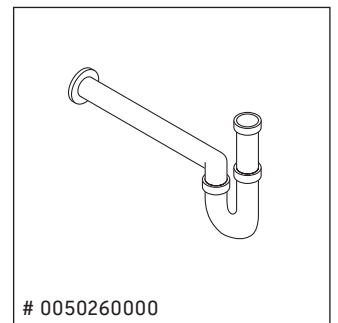

We reserve the right to make technical improvements and design modifications to the products illustrated.

Qatego

QA 4767

Mounting instructions

Instructions for use

The bathroom furniture range complies with the standards and guidelines applicable at the time of delivery and is designed for use in bathrooms. Direct contact with water should be avoided, for example, when showering.