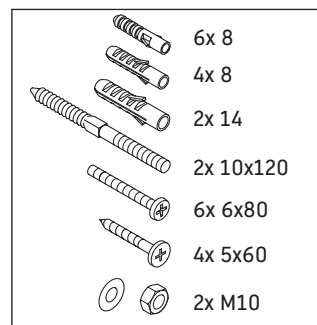

Qatego

QA 4766

Mounting instructions

Instructions for use

The bathroom furniture range complies with the standards and guidelines applicable at the time of delivery and is designed for use in bathrooms. Direct contact with water should be avoided, for example, when showering.