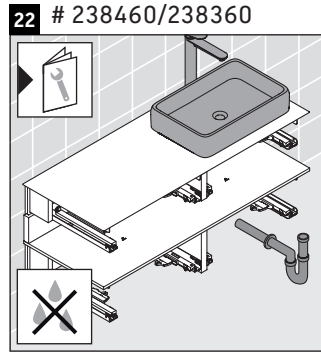

Qatego

QA 4766

Mounting instructions

Instructions for use

The bathroom furniture range complies with the standards and guidelines applicable at the time of delivery and is designed for use in bathrooms. Direct contact with water should be avoided, for example, when showering.

We reserve the right to make technical improvements and design modifications to the products illustrated.

Qatego

QA 4767

Mounting instructions

Instructions for use

The bathroom furniture range complies with the standards and guidelines applicable at the time of delivery and is designed for use in bathrooms. Direct contact with water should be avoided, for example, when showering.