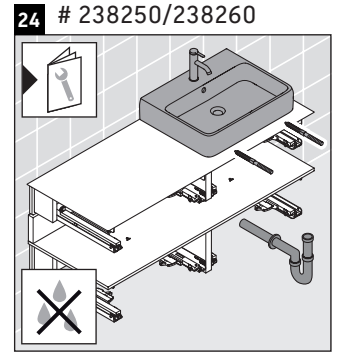

Qatego

QA 4766

Mounting instructions

Instructions for use

The bathroom furniture range complies with the standards and guidelines applicable at the time of delivery and is designed for use in bathrooms. Direct contact with water should be avoided, for example, when showering.

We reserve the right to make technical improvements and design modifications to the products illustrated.

Qatego

QA 4767

Mounting instructions

Instructions for use

The bathroom furniture range complies with the standards and guidelines applicable at the time of delivery and is designed for use in bathrooms. Direct contact with water should be avoided, for example, when showering.