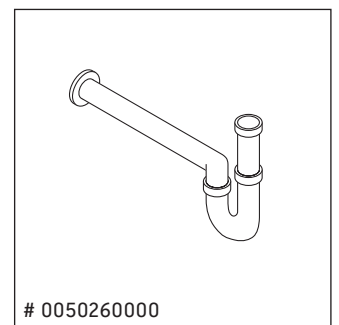

Qatego

QA 4766

Mounting instructions

Instructions for use

The bathroom furniture range complies with the standards and guidelines applicable at the time of delivery and is designed for use in bathrooms. Direct contact with water should be avoided, for example, when showering.