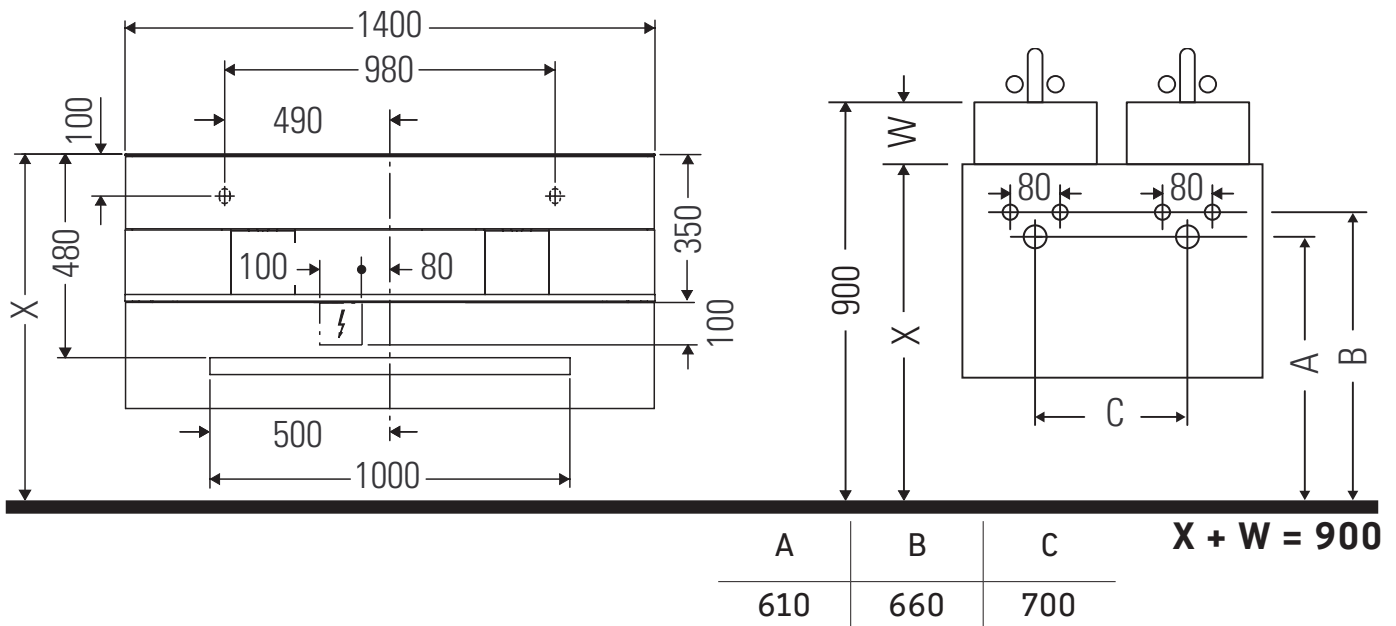

We reserve the right to make technical improvements and design modifications to the products illustrated.

Qatego

QA 4767

Mounting instructions

Instructions for use

The bathroom furniture range complies with the standards and guidelines applicable at the time of delivery and is designed for use in bathrooms. Direct contact with water should be avoided, for example, when showering.