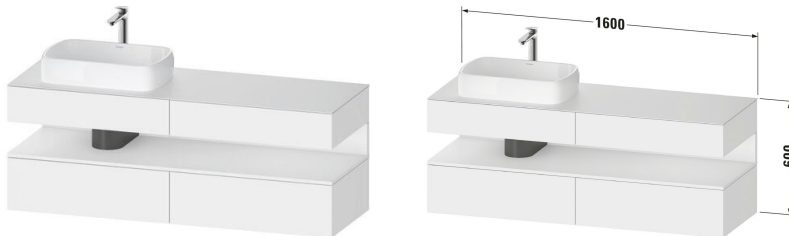

**Console vanity unit wall-mounted # QA4777 / QA4777 / QA4777 / QA4777 / QA4777 / QA4777 / QA4777 / QA4777 / QA4777 ...**

|< 1600 mm >|

Console vanity unit wall-mounted	Dimension	Weight	Order number
Number of pull-out compartments: 2, Number of drawers: 2, Number of open compartments: 1, Incl. console: Yes, Tap hole drillings possible, Without handle, Siphon cut-out: Yes, Siphon cover: Yes, Soft self-closing automatic with damping, Tip-on fitting, Niche lighting Optional, Lay-in compartment Optional			
<b>Colors</b>			
M18 White Matt M22 White High Gloss (Decor) M43 Basalt Matt M49 Graphite Matt M80 Graphit Super Matt M83 Taupe Super Matt M84 White Super Matt M91 Taupe Decor			
<b>Infobox</b>			
on/off niche lighting function only with external wall switch possible / For countertop basins and built-in basins without tap hole bench please specify position tap hole drilling			
<b>Suitable products</b>			
Washbowl Rectangular, Tap hole platform: No, 600 mm, 600 x 400 mm	600 x 400 mm		238360
Washbowl Oval, Tap hole platform: No, 600 mm, 600 x 400 mm	600 x 400 mm		238460
Washbasin Rectangular, Number of washing areas: 1 Middle, Tap hole platform: Yes, Overflow: Yes, Underside glazed, Back side glazed: No, 500 mm, 500 x 420 mm	500 x 420 mm		238250
Washbasin Rectangular, Number of washing areas: 1 Middle, Tap hole platform: Yes, Overflow: Yes, Underside glazed, Back side glazed: No, 600 mm, 600 x 470 mm	600 x 470 mm		238260