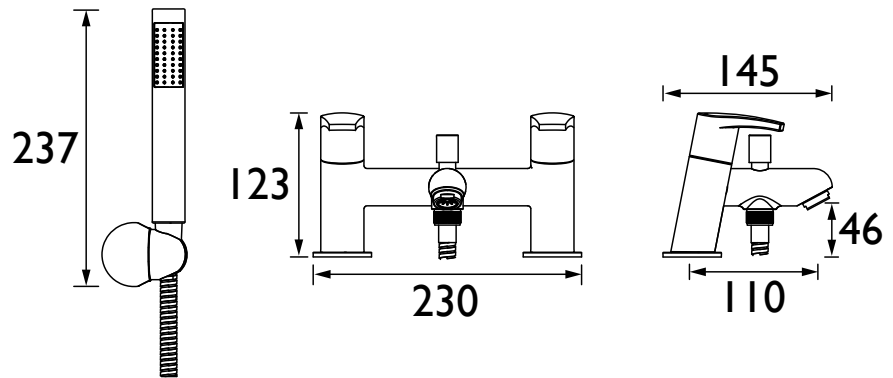

### Features:

- Supplied with metal handles
- Supplied with metal backnuts
- Chrome plated to BS EN 248
- Supplied with rub clean handset, 1.75m hose & wall bracket
- Product supplied with either a 6 or 8 litre per minute flow regulator which can be fitted to the shower hose outlet to reduce water consumption and increase water efficiency (Flow Regulator accurate +/- 10%)

### Specification

<b>Product Type:</b>	Taps
<b>Main Construction Material:</b>	Brass
<b>Mount Type:</b>	Deck
<b>Handle Type:</b>	Lever
<b>Connection Inlet:</b>	3/4" BSP Threaded Tails
<b>Connection Outlet:</b>	Flow Straightener
<b>Number of Tap Holes:</b>	2
<b>Valve/Cartridge Type:</b>	3/4" Ceramic Disc Valve - 1/4 turn
<b>Plumbing System Requirements:</b>	Suitable for all plumbing systems
<b>Minimum Dynamic Pressure (bar):</b>	0.2 bar
<b>Maximum Dynamic Pressure (bar):</b>	5.0 bar
<b>Maximum Hot Water Temperature °C:</b>	65°C
<b>Maximum Static Pressure (bar):</b>	10 bar
<b>Flow Type:</b>	Single
<b>Isolation Included:</b>	No

### Dimensions (measurements in mm)