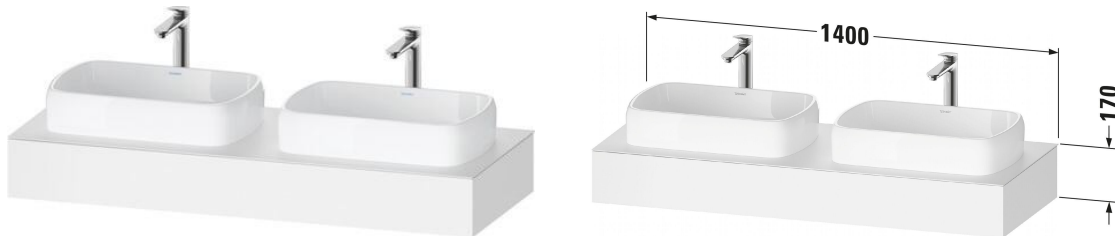

Console # QA4805 / QA4805 / QA4805 / QA4805 / QA4805 /
QA4805 / QA4805 / QA4805

|< 1400 mm >|

Console	Dimension	Weight	Order number
Number of cut-outs: 2, Number of washing areas: 2, Tap hole drillings possible, Incl. console supports: No			
Colors			
M18 White Matt M22 White High Gloss (Decor) M43 Basalt Matt M49 Graphite Matt M80 Graphit Super Matt M83 Taupe Super Matt M84 White Super Matt M91 Taupe Decor			
Variant			
colour White Matt		24.000 kg	QA4805
colour White High Gloss		24.000 kg	QA4805
colour Basalte Matt		24.000 kg	QA4805
colour Graphite Matt		24.000 kg	QA4805
colour Graphite Super Matt		24.000 kg	QA4805
colour taupe Super Matt		24.000 kg	QA4805
colour White Super Matt		24.000 kg	QA4805
colour taupe Matt		24.000 kg	QA4805
Infobox			
For countertop basins and built-in basins without tap hole bench please specify position tap hole drilling			
Suitable products			
Washbowl Rectangular, Tap hole platform: No, 600 mm, 600 x 400 mm	600 x 400 mm		238360
Washbowl Oval, Tap hole platform: No, 600 mm, 600 x 400 mm	600 x 400 mm		238460
Washbasin Rectangular, Number of washing areas: 1 Middle, Tap hole platform: Yes, Overflow: Yes, Underside glazed, Back side glazed: No, 500 mm, 500 x 420 mm	500 x 420 mm		238250
Washbasin Rectangular, Number of washing areas: 1 Middle, Tap hole platform: Yes, Overflow: Yes, Underside glazed, Back side glazed: No, 600 mm, 600 x 470 mm	600 x 470 mm		238260