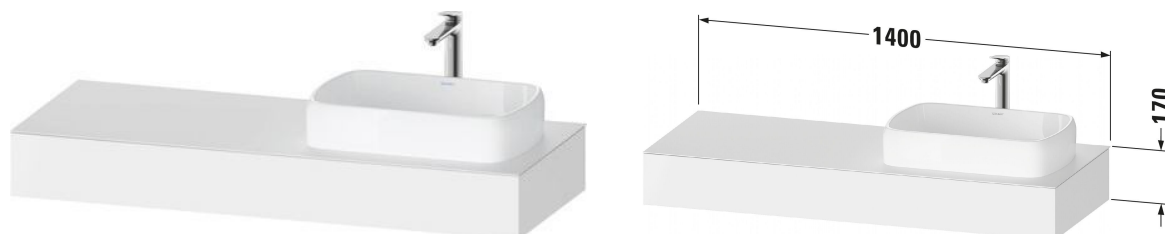

Console # QA4804 / QA4804 / QA4804 / QA4804 / QA4804 /
QA4804 / QA4804 / QA4804

|< 1400 mm >|

Console	Dimension	Weight	Order number
Number of cut-outs: 1, Number of washing areas: 1, Tap hole drillings possible, Incl. console supports: No			
Colors			
M18 White Matt M22 White High Gloss (Decor) M43 Basalt Matt M49 Graphite Matt M80 Graphit Super Matt M83 Taupe Super Matt M84 White Super Matt M91 Taupe Decor			
Variant			
colour White Matt		24.000 kg	QA4804
colour White High Gloss		24.000 kg	QA4804
colour Basalte Matt		24.000 kg	QA4804
colour Graphite Matt		24.000 kg	QA4804
colour Graphite Super Matt		24.000 kg	QA4804
colour taupe Super Matt		24.000 kg	QA4804
colour White Super Matt		24.000 kg	QA4804
colour taupe Matt		24.000 kg	QA4804
Infobox			
For countertop basins and built-in basins without tap hole bench please specify position tap hole drilling			
Suitable products			
Washbowl Rectangular, Tap hole platform: No, 600 mm, 600 x 400 mm	600 x 400 mm		238360
Washbowl Oval, Tap hole platform: No, 600 mm, 600 x 400 mm	600 x 400 mm		238460
Washbasin Rectangular, Number of washing areas: 1 Middle, Tap hole platform: Yes, Overflow: Yes, Underside glazed, Back side glazed: No, 500 mm, 500 x 420 mm	500 x 420 mm		238250
Washbasin Rectangular, Number of washing areas: 1 Middle, Tap hole platform: Yes, Overflow: Yes, Underside glazed, Back side glazed: No, 600 mm, 600 x 470 mm	600 x 470 mm		238260