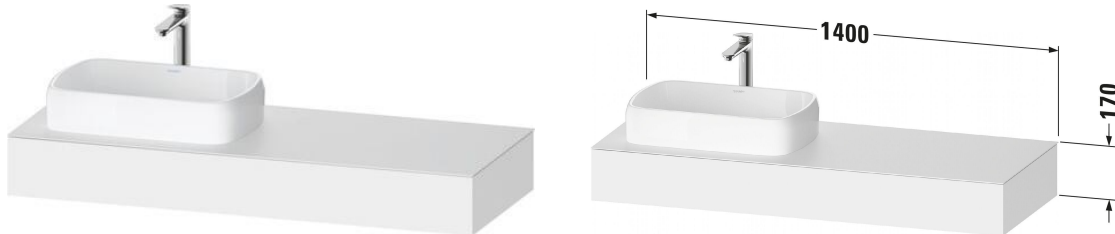

Console # QA4803 / QA4803 / QA4803 / QA4803 / QA4803 /
QA4803 / QA4803 / QA4803

|< 1400 mm >|

Console	Dimension	Weight	Order number
Number of cut-outs: 1, Number of washing areas: 1, Tap hole drillings possible, Incl. console supports: No			
Colors			
M18 White Matt M22 White High Gloss (Decor) M43 Basalt Matt M49 Graphite Matt M80 Graphit Super Matt M83 Taupe Super Matt M84 White Super Matt M91 Taupe Decor			
Variant			
colour White Matt		24.000 kg	QA4803
colour White High Gloss		24.000 kg	QA4803
colour Basalte Matt		24.000 kg	QA4803
colour Graphite Matt		24.000 kg	QA4803
colour Graphite Super Matt		24.000 kg	QA4803
colour taupe Super Matt		24.000 kg	QA4803
colour White Super Matt		24.000 kg	QA4803
colour taupe Matt		24.000 kg	QA4803
Infobox			
For countertop basins and built-in basins without tap hole bench please specify position tap hole drilling			
Suitable products			
Washbowl Rectangular, Tap hole platform: No, 600 mm, 600 x 400 mm	600 x 400 mm		238360
Washbowl Oval, Tap hole platform: No, 600 mm, 600 x 400 mm	600 x 400 mm		238460
Washbasin Rectangular, Number of washing areas: 1 Middle, Tap hole platform: Yes, Overflow: Yes, Underside glazed, Back side glazed: No, 500 mm, 500 x 420 mm	500 x 420 mm		238250
Washbasin Rectangular, Number of washing areas: 1 Middle, Tap hole platform: Yes, Overflow: Yes, Underside glazed, Back side glazed: No, 600 mm, 600 x 470 mm	600 x 470 mm		238260