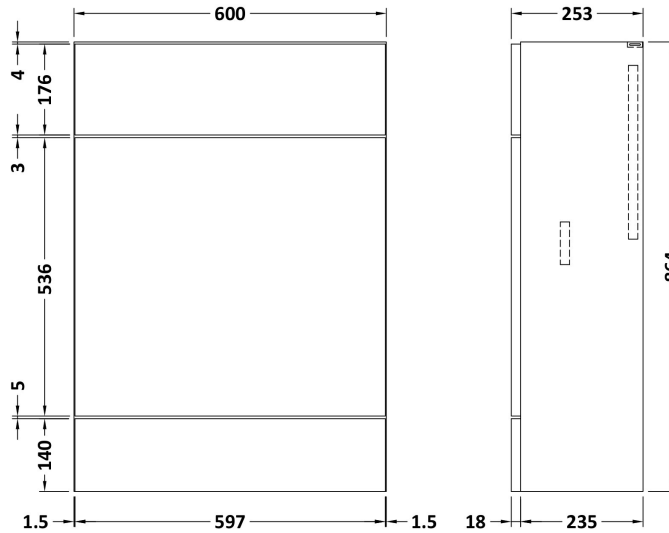

Sales Code: OFF947

Description: 600 Wc Unit (255mm Deep)

### Product Dimensions

Height (mm):	864
Width (mm):	600
Depth (mm):	255
Nett Weight (kg):	14

### Packaging Dimensions

Height (mm):	290
Width (mm):	625
Depth (mm):	900
Gross Weight (kg):	14.5

### Outer Box Dimensions (If Applicable)

Height (mm):	
Width (mm):	
Depth (mm):	
Gross Weight (kg):	
Barcode:	5055275873267