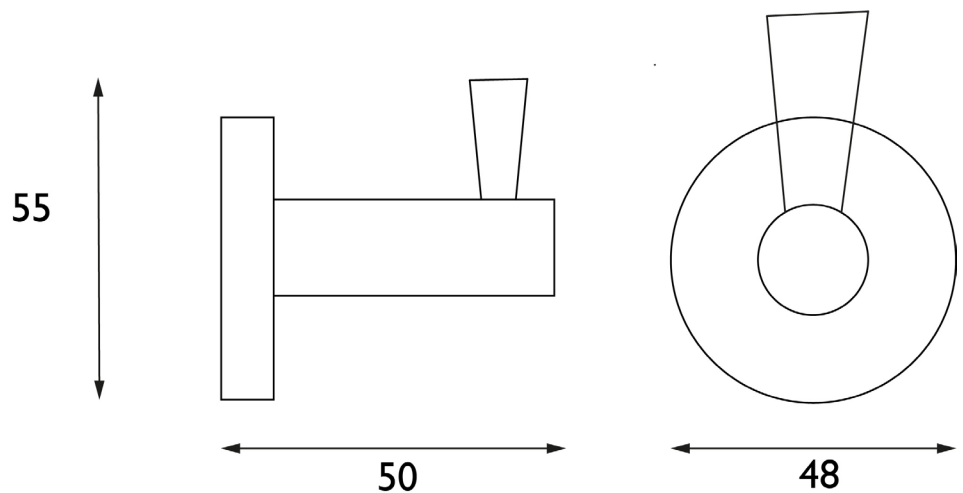

RD HOOK C

Accessories
Round Hook Brass Chrome Plated

Specification

Main Construction Material:	Brass
Connection Inlet:	N/A
Connection Outlet:	N/A
Contemporary or Traditional:	Contemporary
Finish:	Chrome

Features:

- Height 55mm
- Width 48mm
- Depth 50mm
-
-

Product Certifications:

Dimensions (measurements in mm)

For more products, visit our website:
<http://www.bristan.com>

TECHNICAL
DATA
SHEET

BRISTAN

D2

SQ HOOK C

Accessories
Square Hook Brass Chrome Plated

Specification

Main Construction Material:	Brass
Contemporary or Traditional:	Contemporary

Features:

- Height 48mm
- Width 48mm
- Depth 65mm
- Solid Brass
-

Dimensions (measurements in mm)