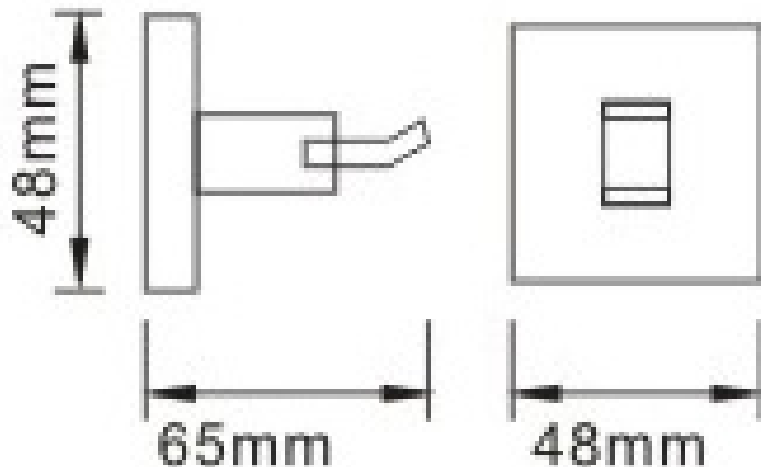

- Height 55mm
- Width 48mm
- Depth 50mm
-
-

Product Certifications:

Dimensions (measurements in mm)

For more products, visit our website:
<http://www.bristan.com>

TECHNICAL
DATA
SHEET

BRISTAN

D2

SQ HOOK C

Accessories
Square Hook Brass Chrome Plated

Specification

Main Construction Material:	Brass
Contemporary or Traditional:	Contemporary

Features:

- Height 48mm
- Width 48mm
- Depth 65mm
- Solid Brass
-

Dimensions (measurements in mm)