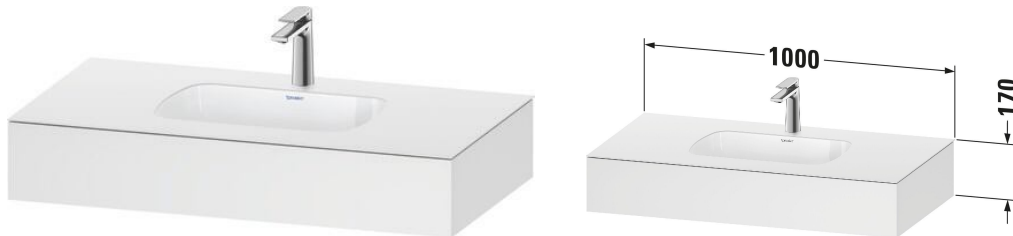

Built-in basin with console # QA4690 / QA4690 / QA4690 / QA4690 / QA4690 / QA4690 / QA4690 / QA4690 / QA4690

| < 800 mm > |

Built-in basin with console	Dimension	Weight	Order number
Incl. vanity basin, Overflow: Yes, Tap hole platform: No, Incl. faucets: No			
Colors			
M18 White Matt M22 White High Gloss (Decor) M43 Basalt Matt M49 Graphite Matt M80 Graphit Super Matt M83 Taupe Super Matt M84 White Super Matt M91 Taupe Decor			
Variant			
		22.000 kg	QA4690
		22.000 kg	QA4690
		22.000 kg	QA4690
		22.000 kg	QA4690
		22.000 kg	QA4690
		22.000 kg	QA4690
		22.000 kg	QA4690
		22.000 kg	QA4690
Infobox			
For countertop basins and built-in basins without tap hole bench please specify position tap hole drilling			

Built-in basin with console # QA4691 / QA4691 / QA4691 / QA4691 / QA4691 / QA4691 / QA4691 / QA4691 / QA4691

|< 1000 mm >|

Built-in basin with console	Dimension	Weight	Order number
Incl. vanity basin, Overflow: Yes, Tap hole platform: No, Incl. faucets: No			
Colors			
M18 White Matt M22 White High Gloss (Decor) M43 Basalt Matt M49 Graphite Matt M80 Graphit Super Matt M83 Taupe Super Matt M84 White Super Matt M91 Taupe Decor			
Variant			
		24.000 kg	QA4691
		24.000 kg	QA4691
		24.000 kg	QA4691
		24.000 kg	QA4691
		24.000 kg	QA4691
		24.000 kg	QA4691
		24.000 kg	QA4691
		24.000 kg	QA4691
Infobox			
For countertop basins and built-in basins without tap hole bench please specify position tap hole drilling			