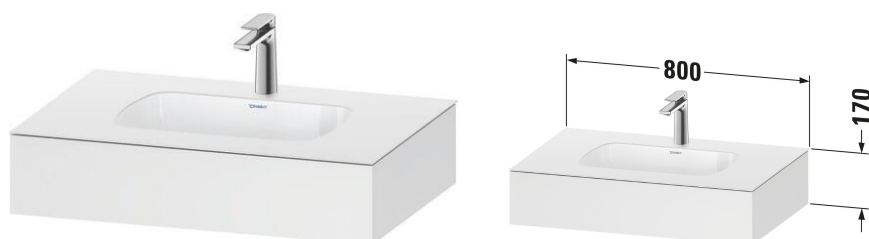

Built-in basin with console # QA4690 / QA4690 / QA4690 / QA4690 / QA4690 / QA4690 / QA4690 / QA4690 / QA4690

| < 800 mm > |

Built-in basin with console	Dimension	Weight	Order number
Incl. vanity basin, Overflow: Yes, Tap hole platform: No, Incl. faucets: No			
Colors			
M18 White Matt M22 White High Gloss (Decor) M43 Basalt Matt M49 Graphite Matt M80 Graphit Super Matt M83 Taupe Super Matt M84 White Super Matt M91 Taupe Decor			
Variant			
		22.000 kg	QA4690
		22.000 kg	QA4690
		22.000 kg	QA4690
		22.000 kg	QA4690
		22.000 kg	QA4690
		22.000 kg	QA4690
		22.000 kg	QA4690
		22.000 kg	QA4690
Infobox			
For countertop basins and built-in basins without tap hole bench please specify position tap hole drilling			

Built-in basin with console # QA4691 / QA4691 / QA4691 / QA4691 / QA4691 / QA4691 / QA4691 / QA4691 / QA4691

|< 1000 mm >|

Built-in basin with console	Dimension	Weight	Order number
Incl. vanity basin, Overflow: Yes, Tap hole platform: No, Incl. faucets: No			
Colors			
M18 White Matt M22 White High Gloss (Decor) M43 Basalt Matt M49 Graphite Matt M80 Graphit Super Matt M83 Taupe Super Matt M84 White Super Matt M91 Taupe Decor			
Variant			
		24.000 kg	QA4691
		24.000 kg	QA4691
		24.000 kg	QA4691
		24.000 kg	QA4691
		24.000 kg	QA4691
		24.000 kg	QA4691
		24.000 kg	QA4691
		24.000 kg	QA4691
Infobox			
For countertop basins and built-in basins without tap hole bench please specify position tap hole drilling			