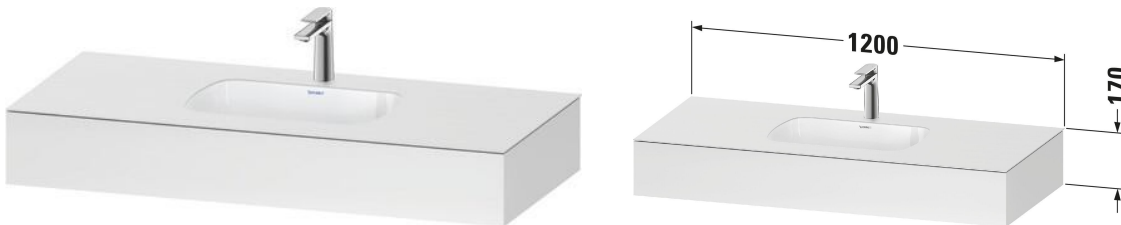

Built-in basin with console # QA4692 / QA4692 / QA4692 / QA4692 / QA4692 / QA4692 / QA4692 / QA4692 / QA4692

|< 1200 mm >|

Built-in basin with console	Dimension	Weight	Order number
Incl. vanity basin, Overflow: Yes, Tap hole platform: No, Incl. faucets: No			
Colors			
M18 White Matt M22 White High Gloss (Decor) M43 Basalt Matt M49 Graphite Matt M80 Graphit Super Matt M83 Taupe Super Matt M84 White Super Matt M91 Taupe Decor			
Variant			
		26.500 kg	QA4692
		26.500 kg	QA4692
		26.500 kg	QA4692
		26.500 kg	QA4692
		26.500 kg	QA4692
		26.500 kg	QA4692
		26.500 kg	QA4692
		26.500 kg	QA4692
Infobox			
For countertop basins and built-in basins without tap hole bench please specify position tap hole drilling			

All drawings contain the necessary measurements which are subject to standard tolerances. They are stated in mm and are non-binding. Exact measurements, in particular for customised installation scenarios, can only be taken from the finished piece.