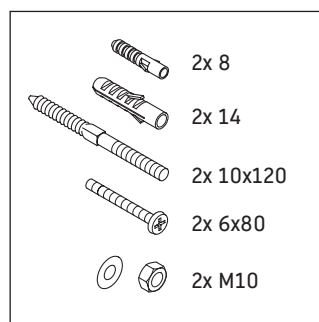

Qatego

QA 4692

Mounting instructions

Instructions for use

The bathroom furniture range complies with the standards and guidelines applicable at the time of delivery and is designed for use in bathrooms. Direct contact with water should be avoided, for example, when showering.

We reserve the right to make technical improvements and design modifications to the products illustrated.