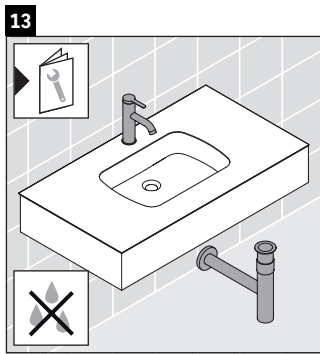

Qatego

QA 4690

Mounting instructions

Instructions for use

The bathroom furniture range complies with the standards and guidelines applicable at the time of delivery and is designed for use in bathrooms. Direct contact with water should be avoided, for example, when showering.

We reserve the right to make technical improvements and design modifications to the products illustrated.

Qatego

QA 4691

Mounting instructions

Instructions for use

The bathroom furniture range complies with the standards and guidelines applicable at the time of delivery and is designed for use in bathrooms. Direct contact with water should be avoided, for example, when showering.

We reserve the right to make technical improvements and design modifications to the products illustrated.

Qatego

QA 4692

Mounting instructions

Instructions for use

The bathroom furniture range complies with the standards and guidelines applicable at the time of delivery and is designed for use in bathrooms. Direct contact with water should be avoided, for example, when showering.