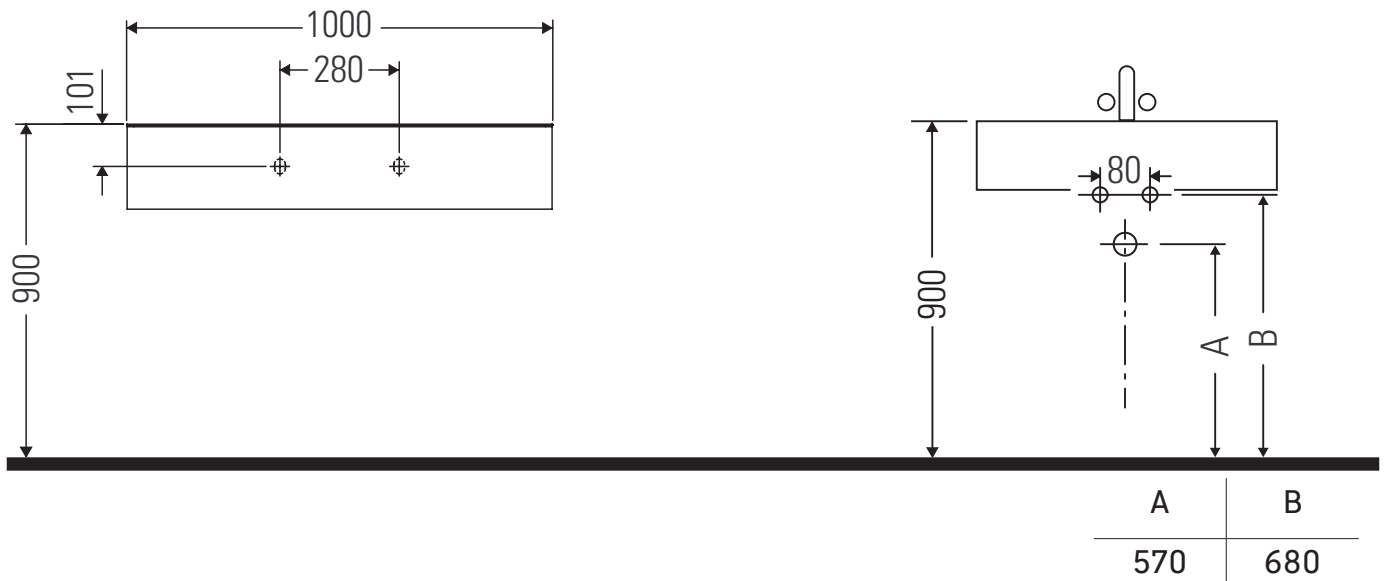

Qatego

QA 4691

Mounting instructions

Instructions for use

The bathroom furniture range complies with the standards and guidelines applicable at the time of delivery and is designed for use in bathrooms. Direct contact with water should be avoided, for example, when showering.

We reserve the right to make technical improvements and design modifications to the products illustrated.