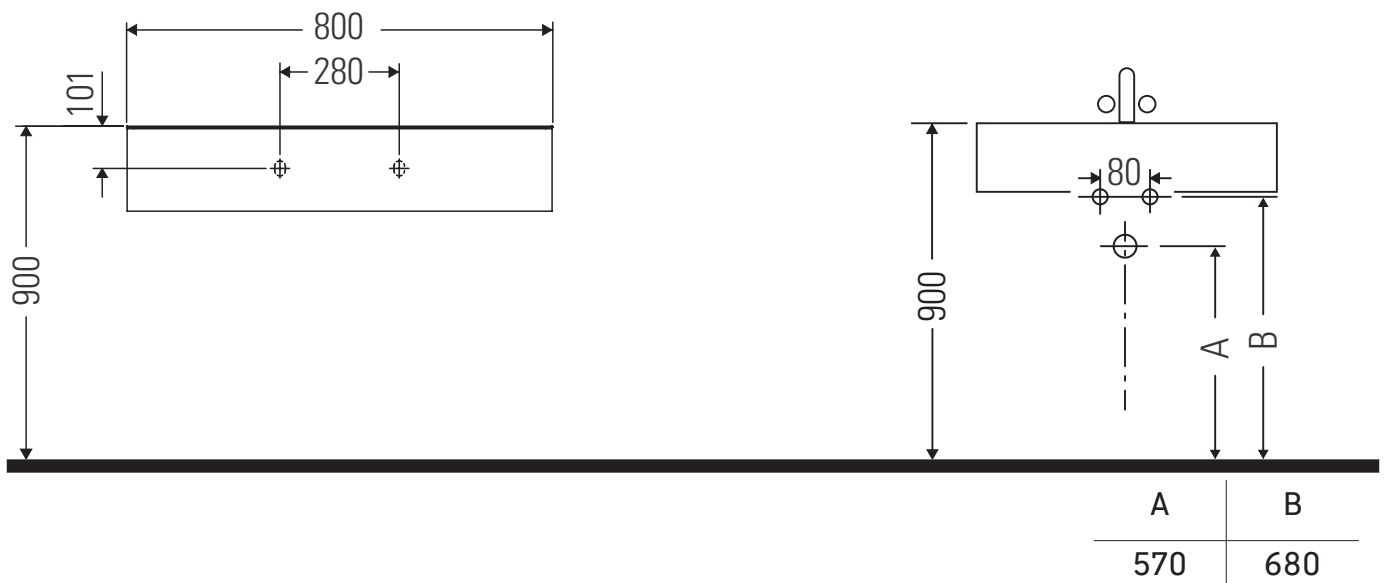

Qatego

QA 4692

Mounting instructions

Instructions for use

The bathroom furniture range complies with the standards and guidelines applicable at the time of delivery and is designed for use in bathrooms. Direct contact with water should be avoided, for example, when showering.

We reserve the right to make technical improvements and design modifications to the products illustrated.