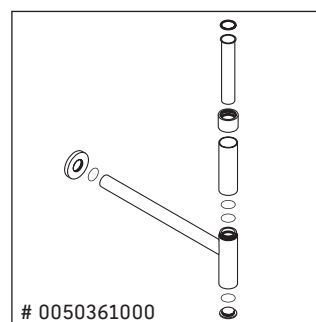

Qatego

QA 4692

Mounting instructions

Instructions for use

The bathroom furniture range complies with the standards and guidelines applicable at the time of delivery and is designed for use in bathrooms. Direct contact with water should be avoided, for example, when showering.

We reserve the right to make technical improvements and design modifications to the products illustrated.