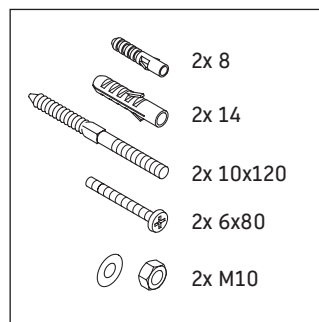

Qatego

QA 4690

Mounting instructions

Instructions for use

The bathroom furniture range complies with the standards and guidelines applicable at the time of delivery and is designed for use in bathrooms. Direct contact with water should be avoided, for example, when showering.