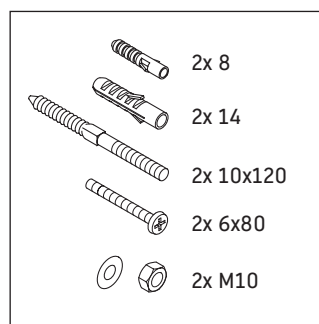

Qatego

QA 4691

Mounting instructions

Instructions for use

The bathroom furniture range complies with the standards and guidelines applicable at the time of delivery and is designed for use in bathrooms. Direct contact with water should be avoided, for example, when showering.

We reserve the right to make technical improvements and design modifications to the products illustrated.