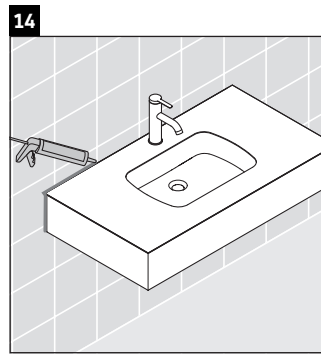

Qatego

QA 4690

Mounting instructions

Instructions for use

The bathroom furniture range complies with the standards and guidelines applicable at the time of delivery and is designed for use in bathrooms. Direct contact with water should be avoided, for example, when showering.

We reserve the right to make technical improvements and design modifications to the products illustrated.

Qatego

QA 4691

Mounting instructions

Instructions for use

The bathroom furniture range complies with the standards and guidelines applicable at the time of delivery and is designed for use in bathrooms. Direct contact with water should be avoided, for example, when showering.

We reserve the right to make technical improvements and design modifications to the products illustrated.

Qatego

QA 4692

Mounting instructions

Instructions for use

The bathroom furniture range complies with the standards and guidelines applicable at the time of delivery and is designed for use in bathrooms. Direct contact with water should be avoided, for example, when showering.