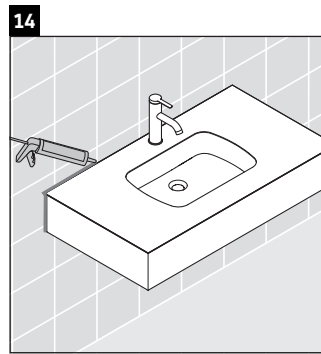

Qatego

QA 4690

Mounting instructions

Instructions for use

The bathroom furniture range complies with the standards and guidelines applicable at the time of delivery and is designed for use in bathrooms. Direct contact with water should be avoided, for example, when showering.

We reserve the right to make technical improvements and design modifications to the products illustrated.

Qatego

QA 4691

Mounting instructions

Instructions for use

The bathroom furniture range complies with the standards and guidelines applicable at the time of delivery and is designed for use in bathrooms. Direct contact with water should be avoided, for example, when showering.