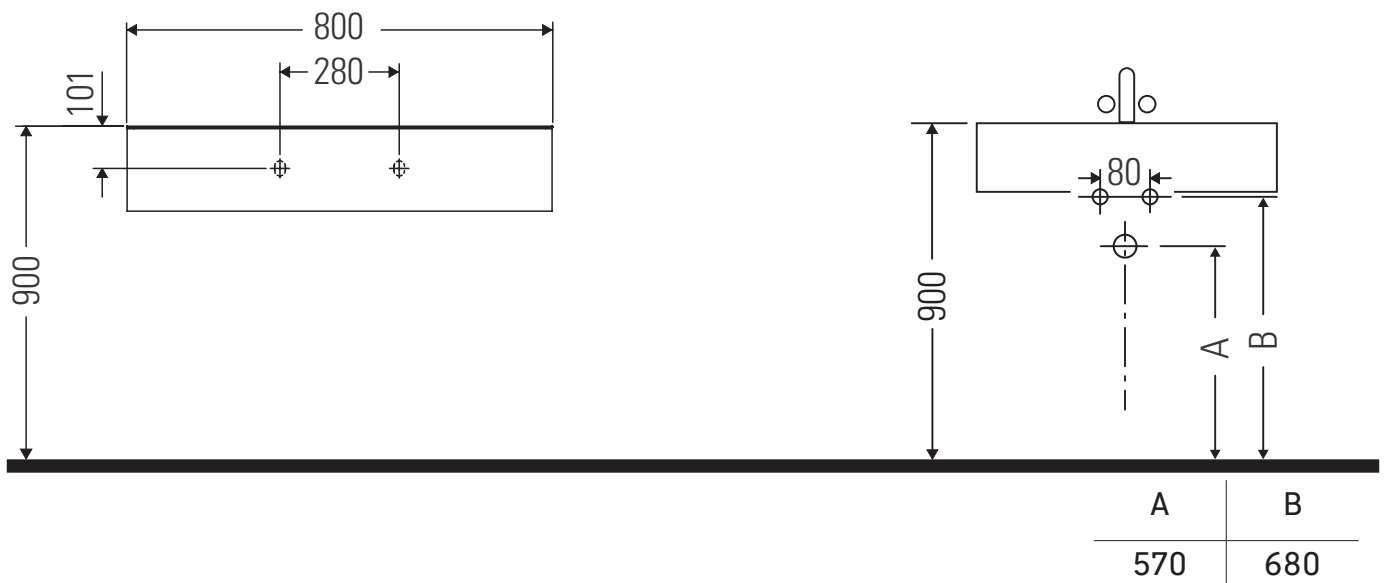

Qatego

QA 4690

Mounting instructions

Instructions for use

The bathroom furniture range complies with the standards and guidelines applicable at the time of delivery and is designed for use in bathrooms. Direct contact with water should be avoided, for example, when showering.