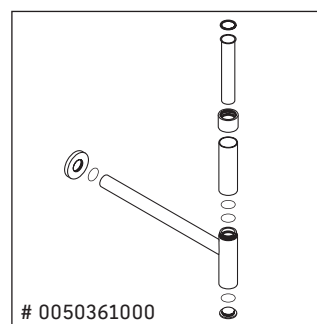

Qatego

QA 4691

Mounting instructions

Instructions for use

The bathroom furniture range complies with the standards and guidelines applicable at the time of delivery and is designed for use in bathrooms. Direct contact with water should be avoided, for example, when showering.

We reserve the right to make technical improvements and design modifications to the products illustrated.