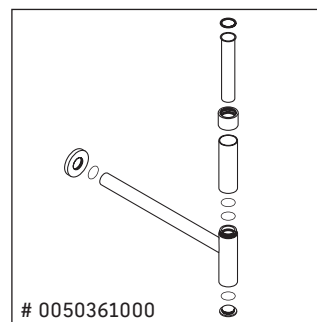

Qatego

QA 4690

Mounting instructions

Instructions for use

The bathroom furniture range complies with the standards and guidelines applicable at the time of delivery and is designed for use in bathrooms. Direct contact with water should be avoided, for example, when showering.