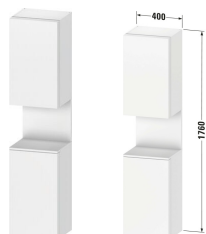

Tall cabinet # QA1346 L/R / QA1346 L/R / QA1346 L/R / QA1346 L/R / QA1346 L/R / QA1346 L/R / QA1346 L/R / QA1346 L/R ...

|< 400 mm >|

Tall cabinet	Dimension	Weight	Order number
Number of doors: 2, Number of glass shelves: 2, Number of open compartments: 1 Middle, Without handle, Tip-on fitting, Automatic door hinge with damping, Niche lighting Optional			
Colors			
M16 Black Oak M18 White Matt M22 White High Gloss (Decor) M30 Natural Oak M35 Oak Terra M43 Basalt Matt M49 Graphite Matt M55 Marbled Oak M80 Graphit Super Matt M83 Taupe Super Matt M84 White Super Matt M91 Taupe Decor			
Variant			
Hinge position: Left, Black oak Matt, Decor		37.000 kg	QA1346 L/R
Hinge position: Left, Black oak Matt, Decor, Niche lighting Integrated		37.000 kg	QA1346 L/R
Hinge position: Left, White Matt, Decor		37.000 kg	QA1346 L/R
Hinge position: Left, White Matt, Decor, Niche lighting Integrated		37.000 kg	QA1346 L/R
Hinge position: Left, White High Gloss, Decor		37.000 kg	QA1346 L/R
Hinge position: Left, White High Gloss, Decor, Niche lighting Integrated		37.000 kg	QA1346 L/R
Hinge position: Left, Natural oak Matt, Decor		37.000 kg	QA1346 L/R
Hinge position: Left, Natural oak Matt, Decor, Niche lighting Integrated		37.000 kg	QA1346 L/R
Hinge position: Left, Oak terra Matt, Decor		37.000 kg	QA1346 L/R
Hinge position: Left, Oak terra Matt, Decor, Niche lighting Integrated		37.000 kg	QA1346 L/R
Hinge position: Left, Basalte Matt, Decor		37.000 kg	QA1346 L/R
Hinge position: Left, Basalte Matt, Decor, Niche lighting Integrated		37.000 kg	QA1346 L/R
Hinge position: Left, Graphite Matt, Decor		37.000 kg	QA1346 L/R
Hinge position: Left, Graphite Matt, Decor, Niche lighting Integrated		37.000 kg	QA1346 L/R
Hinge position: Left, Marbled Oak Matt, Decor		37.000 kg	QA1346 L/R
Hinge position: Left, Marbled Oak Matt, Decor, Niche lighting Integrated		37.000 kg	QA1346 L/R