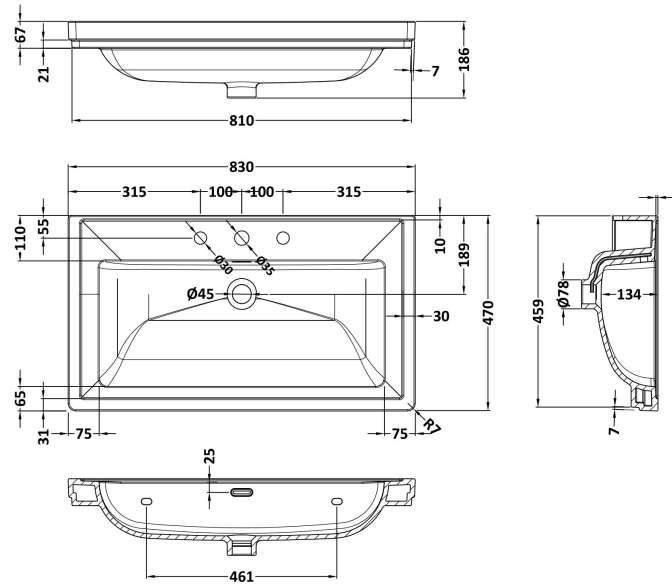

Product Dimensions

Height (mm):	67
Width (mm):	830
Depth (mm):	470
Nett Weight (kg):	21.5

Packaging Dimensions

Height (mm):	490
Width (mm):	850
Depth (mm):	220
Gross Weight (kg):	21.5

Packaging Data

Box Colour:	Brown Cardboard Box - Printed
Box Qty:	1
Label Size:	100 x 50
Label Colour:	White Label
Label Qty:	2

Outer Box Dimensions (If Applicable)

Height (mm):	
Width (mm):	
Depth (mm):	
Gross Weight (kg):	
Barcode:	5056462643670

Product Details

Country of Origin:	Utd.Arab.Emir.
Fitting Instruction:	No
Certification: CE & UKCA: No	WRAS: N/A WRAS No: N/A
Product Material:	Fireclay
Fixing Supplied:	No

Outer Box Dimensions (If Applicable)

Height (mm):	
Width (mm):	
Depth (mm):	
Gross Weight (kg):	
Barcode:	5056462643687

Product Details

Country of Origin:	Utd.Arab.Emir.	
Fitting Instruction:	No	
Certification: CE & UKCA:	No	WRAS: N/A WRAS No: N/A
Product Material:	Fireclay	
Fixing Supplied:	No	