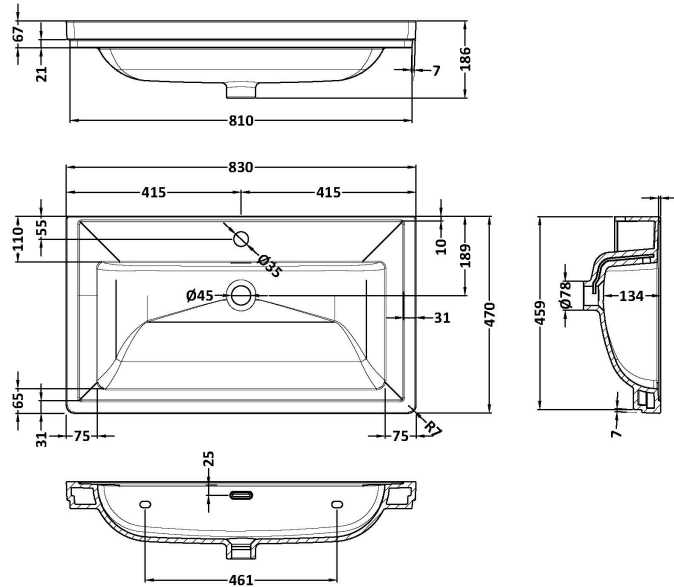

Sales Code: CBM515

Description: 800 Classique Basin 0Th

Product Dimensions

Height (mm):	67
Width (mm):	830
Depth (mm):	470
Nett Weight (kg):	21.5

Packaging Dimensions

Height (mm):	490
Width (mm):	850
Depth (mm):	220
Gross Weight (kg):	21.5

Packaging Data

Box Colour:	Brown Cardboard Box - Printed
Box Qty:	1
Label Size:	100 x 50
Label Colour:	White Label
Label Qty:	2

Outer Box Dimensions (If Applicable)

Height (mm):	
Width (mm):	
Depth (mm):	
Gross Weight (kg):	
Barcode:	5056678431207

Product Dimensions

Height (mm):	67
Width (mm):	830
Depth (mm):	470
Nett Weight (kg):	21.5

Packaging Dimensions

Height (mm):	490
Width (mm):	850
Depth (mm):	220
Gross Weight (kg):	21.5

Packaging Data

Box Colour:	Brown Cardboard Box - Printed
Box Qty:	1
Label Size:	100 x 50
Label Colour:	White Label
Label Qty:	2

Outer Box Dimensions (If Applicable)

Height (mm):	
Width (mm):	
Depth (mm):	
Gross Weight (kg):	
Barcode:	5056462643670

Product Details

Country of Origin:	Utd.Arab.Emir.
Fitting Instruction:	No
Certification: CE & UKCA: No	WRAS: N/A WRAS No: N/A
Product Material:	Fireclay
Fixing Supplied:	No