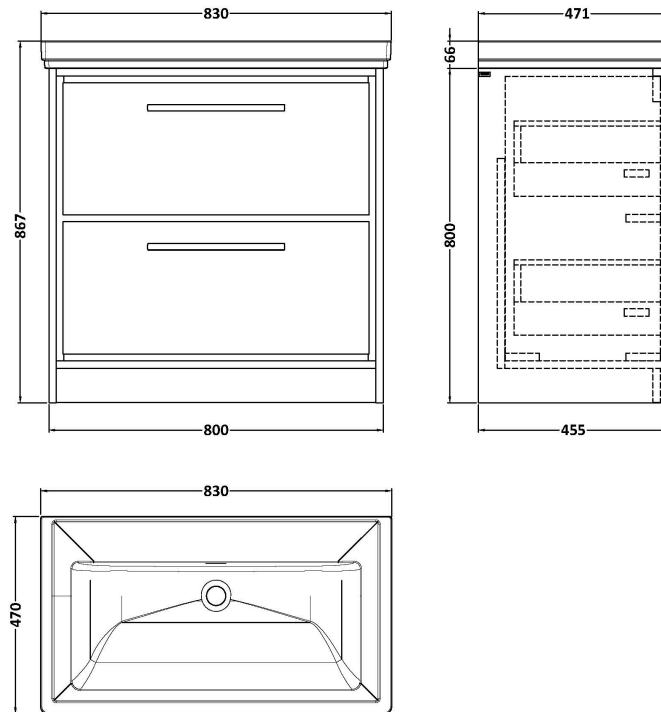

Sales Code: LIL2235H

Description: 800 Fs 2-Drawer Unit & Basin 0Th

Packaging Details

Barcode: 5056678486801

Sales Code: NFF2235

Description: 800 Fs 2-Drawer Unit (455 Deep)

Product Dimensions

Height (mm):	800
Width (mm):	800
Depth (mm):	455
Nett Weight (kg):	51.5

Packaging Dimensions

Height (mm):	840
Width (mm):	832
Depth (mm):	480
Gross Weight (kg):	52

Packaging Data

Box Colour:	Brown Cardboard Box - Printed
Box Qty:	0
Label Size:	0 x 0
Label Colour:	White Label
Label Qty:	2

Outer Box Dimensions (If Applicable)

Height (mm):	
Width (mm):	
Depth (mm):	
Gross Weight (kg):	
Barcode:	5056678485682

Product Details

Country of Origin:	China
Fitting Instruction:	No
CE & UKCA:	N/A
FSC Certified Materials:	Yes
Colour:	Graphite Grey Woodgrain
Construction Method:	Cam & Wood Dowel
Construction Type:	Rigid
Cabinet Finish:	MFC Textured Woodgrain
Fascia Finish:	MFC Textured Woodgrain
Cabinet Thickness (mm):	18
Fascia Thickness (mm):	18
Drawer Included:	Yes
Drawer Type:	80mm High Metal S/C Inc Galler
No of Shelves:	0
Hinge Type:	Not Applicable
Hinge Included:	Not Applicable
Adjustable Legs:	No, Not Required
Fixings Included:	Yes
Handle Style:	Contemporary
Waste Shroud:	Yes
Handle Included:	Yes, Supplied
Handle Type:	D-Shape

Sales Code: CBM515

Description: 800 Classique Basin 0Th

Product Dimensions

Height (mm):	67
Width (mm):	830
Depth (mm):	470
Nett Weight (kg):	21.5

Packaging Dimensions

Height (mm):	490
Width (mm):	850
Depth (mm):	220
Gross Weight (kg):	21.5