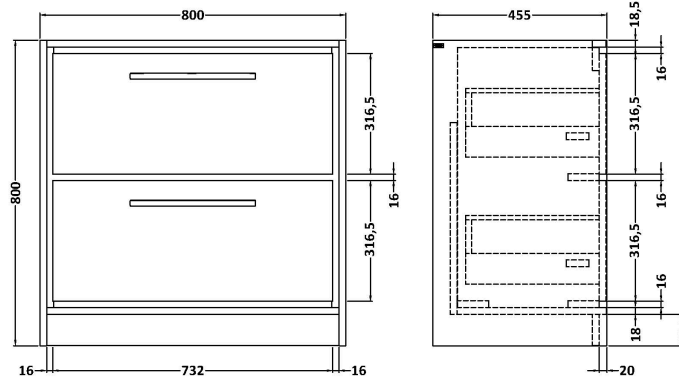

Sales Code: LIL2235H

Description: 800 Fs 2-Drawer Unit & Basin 0Th

Packaging Details

Barcode: 5056678486801

Sales Code: NFF2235

Description: 800 Fs 2-Drawer Unit (455 Deep)

Product Dimensions

Height (mm):	800
Width (mm):	800
Depth (mm):	455
Nett Weight (kg):	51.5

Packaging Dimensions

Height (mm):	840
Width (mm):	832
Depth (mm):	480
Gross Weight (kg):	52

Packaging Data

Box Colour:	Brown Cardboard Box - Printed
Box Qty:	0
Label Size:	0 x 0
Label Colour:	White Label
Label Qty:	2

Outer Box Dimensions (If Applicable)

Height (mm):	
Width (mm):	
Depth (mm):	
Gross Weight (kg):	
Barcode:	5056678485682

Product Details

Country of Origin:	China
Fitting Instruction:	No
CE & UKCA:	N/A
FSC Certified Materials:	Yes
Colour:	Graphite Grey Woodgrain
Construction Method:	Cam & Wood Dowel
Construction Type:	Rigid
Cabinet Finish:	MFC Textured Woodgrain
Fascia Finish:	MFC Textured Woodgrain
Cabinet Thickness (mm):	18
Fascia Thickness (mm):	18
Drawer Included:	Yes
Drawer Type:	80mm High Metal S/C Inc Galler
No of Shelves:	0
Hinge Type:	Not Applicable
Hinge Included:	Not Applicable
Adjustable Legs:	No, Not Required
Fixings Included:	Yes
Handle Style:	Contemporary
Waste Shroud:	Yes
Handle Included:	Yes, Supplied
Handle Type:	D-Shape

Sales Code: CBM515

Description: 800 Classique Basin 0Th

Product Dimensions

Height (mm):	67
Width (mm):	830
Depth (mm):	470
Nett Weight (kg):	21.5

Packaging Dimensions

Height (mm):	490
Width (mm):	850
Depth (mm):	220
Gross Weight (kg):	21.5