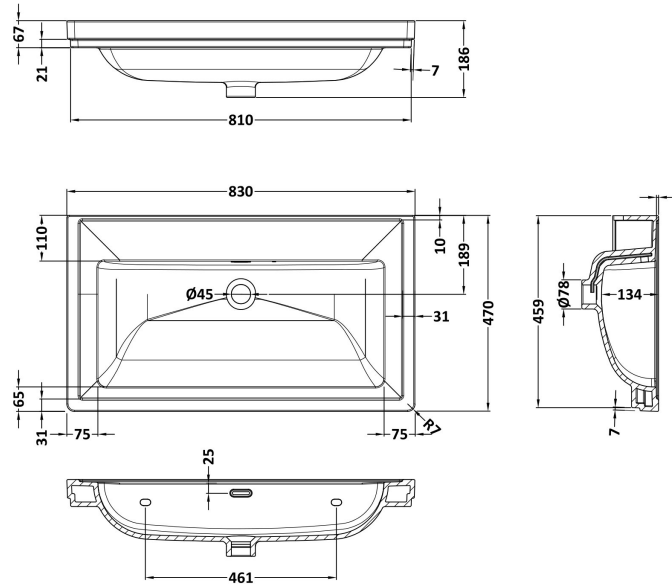

Packaging Dimensions

Height (mm):	840
Width (mm):	832
Depth (mm):	480
Gross Weight (kg):	52

Packaging Data

Box Colour:	Brown Cardboard Box - Printed
Box Qty:	0
Label Size:	0 x 0
Label Colour:	White Label
Label Qty:	2

Outer Box Dimensions (If Applicable)

Height (mm):	
Width (mm):	
Depth (mm):	
Gross Weight (kg):	
Barcode:	5056678485682

Product Details

Country of Origin:	China
Fitting Instruction:	No
CE & UKCA:	N/A
FSC Certified Materials:	Yes
Colour:	Graphite Grey Woodgrain
Construction Method:	Cam & Wood Dowel
Construction Type:	Rigid
Cabinet Finish:	MFC Textured Woodgrain
Fascia Finish:	MFC Textured Woodgrain
Cabinet Thickness (mm):	18
Fascia Thickness (mm):	18
Drawer Included:	Yes
Drawer Type:	80mm High Metal S/C Inc Galler
No of Shelves:	0
Hinge Type:	Not Applicable
Hinge Included:	Not Applicable
Adjustable Legs:	No, Not Required
Fixings Included:	Yes
Handle Style:	Contemporary
Waste Shroud:	Yes
Handle Included:	Yes, Supplied
Handle Type:	D-Shape

Sales Code: CBM515

Description: 800 Classique Basin 0Th

Product Dimensions

Height (mm):	67
Width (mm):	830
Depth (mm):	470
Nett Weight (kg):	21.5

Packaging Dimensions

Height (mm):	490
Width (mm):	850
Depth (mm):	220
Gross Weight (kg):	21.5

Packaging Data

Box Colour:	Brown Cardboard Box - Printed
Box Qty:	1
Label Size:	100 x 50
Label Colour:	White Label
Label Qty:	2

Outer Box Dimensions (If Applicable)

Height (mm):	
Width (mm):	
Depth (mm):	
Gross Weight (kg):	
Barcode:	5056678431207