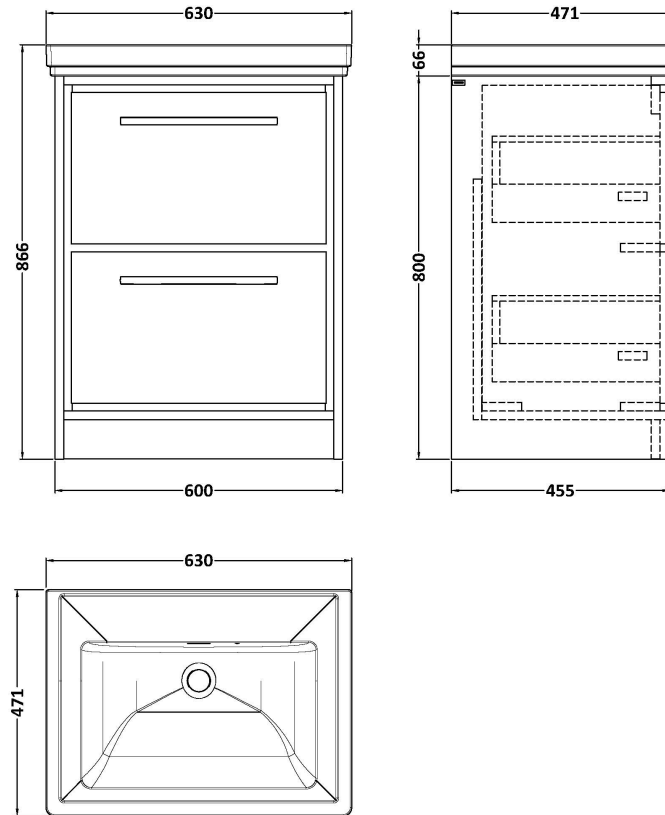

Sales Code: LIL2233H

Description: 600 Fs 2-Drawer Unit & Basin 0Th

Packaging Details

Barcode: 5056678486535

Sales Code: NFF2233

Description: 600 Fs 2-Drawer Unit (455 Deep)

Product Dimensions

Height (mm):	800
Width (mm):	600
Depth (mm):	455
Nett Weight (kg):	38.5

Packaging Dimensions

Height (mm):	840
Width (mm):	632
Depth (mm):	480
Gross Weight (kg):	39

Packaging Data

Box Colour:	Brown Cardboard Box - Printed
Box Qty:	0
Label Size:	0 x 0
Label Colour:	White Label
Label Qty:	2

Outer Box Dimensions (If Applicable)

Height (mm):	
Width (mm):	
Depth (mm):	
Gross Weight (kg):	
Barcode:	5056678485651

Product Details

Country of Origin:	China
Fitting Instruction:	No
CE & UKCA:	N/A
FSC Certified Materials:	Yes
Colour:	Graphite Grey Woodgrain
Construction Method:	Cam & Wood Dowel
Construction Type:	Rigid
Cabinet Finish:	MFC Textured Woodgrain
Fascia Finish:	MFC Textured Woodgrain
Cabinet Thickness (mm):	18
Fascia Thickness (mm):	18
Drawer Included:	Yes
Drawer Type:	80mm High Metal S/C Inc Galler
No of Shelves:	0
Hinge Type:	Not Applicable
Hinge Included:	Not Applicable
Adjustable Legs:	No, Not Required
Fixings Included:	Yes
Handle Style:	Contemporary
Waste Shroud:	Yes
Handle Included:	Yes, Supplied
Handle Type:	D-Shape

Sales Code: CBM513

Description: 600 Classique Basin 0Th

Product Dimensions

Height (mm):	66
Width (mm):	630
Depth (mm):	471
Nett Weight (kg):	17

Packaging Dimensions

Height (mm):	490
Width (mm):	650
Depth (mm):	220
Gross Weight (kg):	17