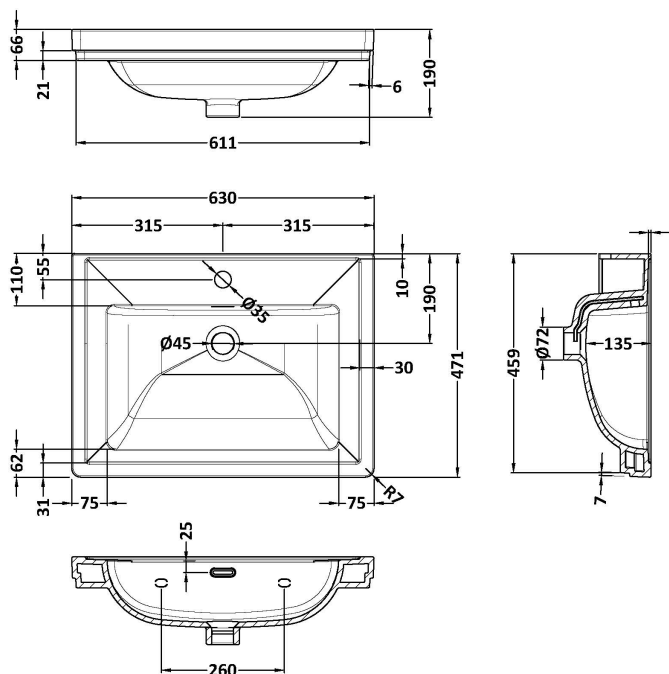

Sales Code: CBM513

Description: 600 Classique Basin 0Th

Product Dimensions

Height (mm):	66
Width (mm):	630
Depth (mm):	471
Nett Weight (kg):	17

Packaging Dimensions

Height (mm):	490
Width (mm):	650
Depth (mm):	220
Gross Weight (kg):	17

Packaging Data

Box Colour:	Brown Cardboard Box - Printed
Box Qty:	1
Label Size:	100 x 50
Label Colour:	White Label
Label Qty:	2

Outer Box Dimensions (If Applicable)

Height (mm):	
Width (mm):	
Depth (mm):	
Gross Weight (kg):	
Barcode:	5056678431191

Product Dimensions

Height (mm):	66
Width (mm):	630
Depth (mm):	471
Nett Weight (kg):	17

Packaging Dimensions

Height (mm):	490
Width (mm):	650
Depth (mm):	220
Gross Weight (kg):	17

Packaging Data

Box Colour:	Brown Cardboard Box - Printed
Box Qty:	1
Label Size:	100 x 50
Label Colour:	White Label
Label Qty:	2

Outer Box Dimensions (If Applicable)

Height (mm):	
Width (mm):	
Depth (mm):	
Gross Weight (kg):	
Barcode:	5056462643656

Product Details

Country of Origin:	Utd.Arab.Emir.
Fitting Instruction:	No
Certification: CE & UKCA: No	WRAS: N/A WRAS No: N/A
Product Material:	Fireclay
Fixing Supplied:	No