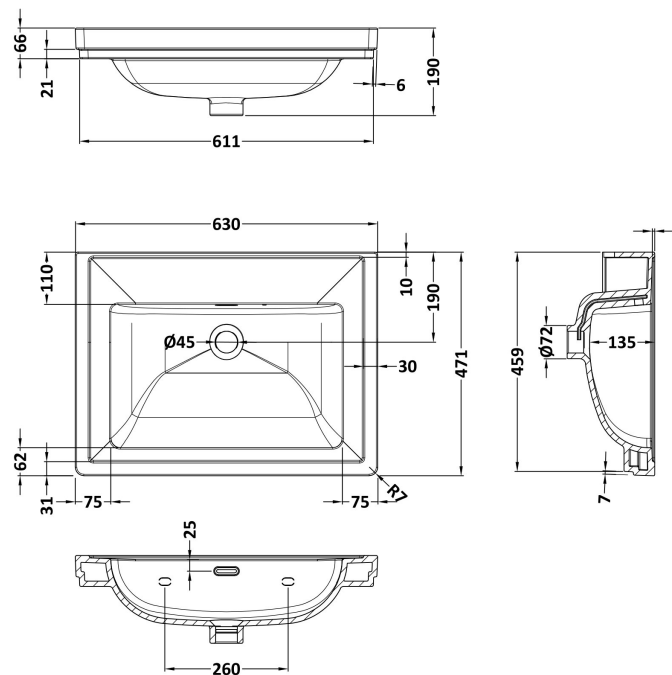

Packaging Dimensions

Height (mm):	840
Width (mm):	632
Depth (mm):	480
Gross Weight (kg):	39

Packaging Data

Box Colour:	Brown Cardboard Box - Printed
Box Qty:	0
Label Size:	0 x 0
Label Colour:	White Label
Label Qty:	2

Outer Box Dimensions (If Applicable)

Height (mm):	
Width (mm):	
Depth (mm):	
Gross Weight (kg):	
Barcode:	5056678485651

Product Details

Country of Origin:	China
Fitting Instruction:	No
CE & UKCA:	N/A
FSC Certified Materials:	Yes
Colour:	Graphite Grey Woodgrain
Construction Method:	Cam & Wood Dowel
Construction Type:	Rigid
Cabinet Finish:	MFC Textured Woodgrain
Fascia Finish:	MFC Textured Woodgrain
Cabinet Thickness (mm):	18
Fascia Thickness (mm):	18
Drawer Included:	Yes
Drawer Type:	80mm High Metal S/C Inc Galler
No of Shelves:	0
Hinge Type:	Not Applicable
Hinge Included:	Not Applicable
Adjustable Legs:	No, Not Required
Fixings Included:	Yes
Handle Style:	Contemporary
Waste Shroud:	Yes
Handle Included:	Yes, Supplied
Handle Type:	D-Shape

Sales Code: CBM513

Description: 600 Classique Basin 0Th

Product Dimensions

Height (mm):	66
Width (mm):	630
Depth (mm):	471
Nett Weight (kg):	17

Packaging Dimensions

Height (mm):	490
Width (mm):	650
Depth (mm):	220
Gross Weight (kg):	17

Packaging Data

Box Colour:	Brown Cardboard Box - Printed
Box Qty:	1
Label Size:	100 x 50
Label Colour:	White Label
Label Qty:	2

Outer Box Dimensions (If Applicable)

Height (mm):	
Width (mm):	
Depth (mm):	
Gross Weight (kg):	
Barcode:	5056678431191