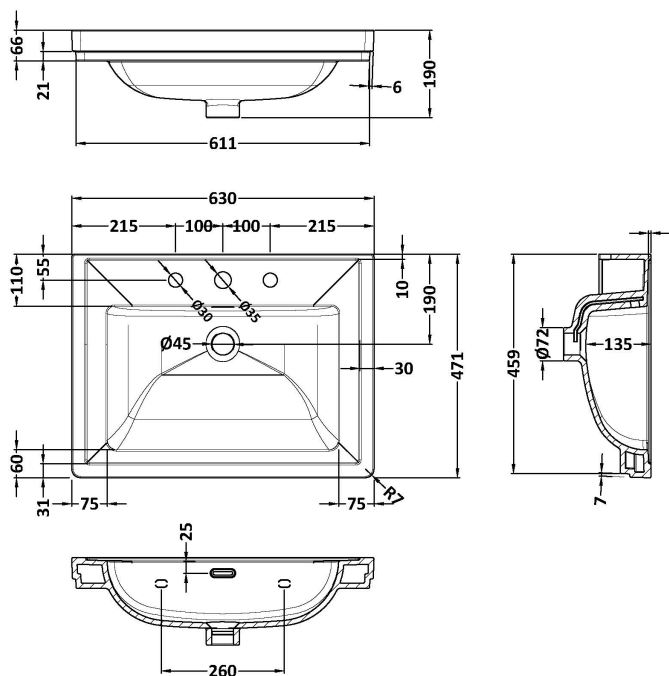

Product Dimensions

Height (mm):	66
Width (mm):	630
Depth (mm):	471
Nett Weight (kg):	17

Packaging Dimensions

Height (mm):	490
Width (mm):	650
Depth (mm):	220
Gross Weight (kg):	17

Packaging Data

Box Colour:	Brown Cardboard Box - Printed
Box Qty:	1
Label Size:	100 x 50
Label Colour:	White Label
Label Qty:	2

Outer Box Dimensions (If Applicable)

Height (mm):	
Width (mm):	
Depth (mm):	
Gross Weight (kg):	
Barcode:	5056462643656

Product Details

Country of Origin:	Utd.Arab.Emir.
Fitting Instruction:	No
Certification: CE & UKCA: No	WRAS: N/A WRAS No: N/A
Product Material:	Fireclay
Fixing Supplied:	No

Outer Box Dimensions (If Applicable)

Height (mm):	
Width (mm):	
Depth (mm):	
Gross Weight (kg):	
Barcode:	5056462643663

Product Details

Country of Origin:	Utd.Arab.Emir.	
Fitting Instruction:	No	
Certification: CE & UKCA:	No	WRAS: N/A WRAS No: N/A
Product Material:	Fireclay	
Fixing Supplied:	No	