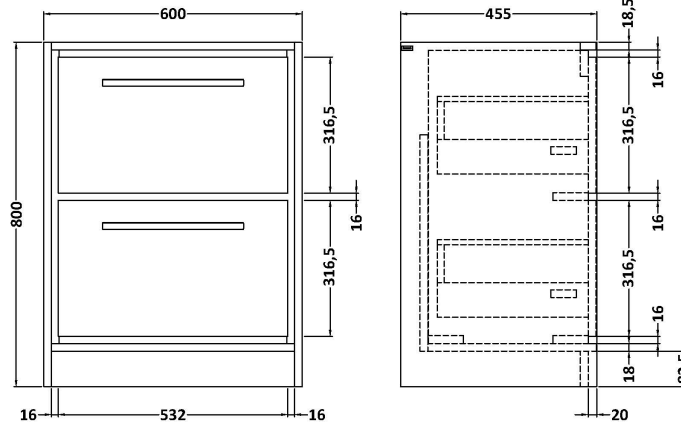

Sales Code: LIL2233H

Description: 600 Fs 2-Drawer Unit & Basin 0Th

Packaging Details

Barcode: 5056678486535

Sales Code: NFF2233

Description: 600 Fs 2-Drawer Unit (455 Deep)

Product Dimensions

Height (mm):	800
Width (mm):	600
Depth (mm):	455
Nett Weight (kg):	38.5

Packaging Dimensions

Height (mm):	840
Width (mm):	632
Depth (mm):	480
Gross Weight (kg):	39

Packaging Data

Box Colour:	Brown Cardboard Box - Printed
Box Qty:	0
Label Size:	0 x 0
Label Colour:	White Label
Label Qty:	2

Outer Box Dimensions (If Applicable)

Height (mm):	
Width (mm):	
Depth (mm):	
Gross Weight (kg):	
Barcode:	5056678485651

Product Details

Country of Origin:	China
Fitting Instruction:	No
CE & UKCA:	N/A
FSC Certified Materials:	Yes
Colour:	Graphite Grey Woodgrain
Construction Method:	Cam & Wood Dowel
Construction Type:	Rigid
Cabinet Finish:	MFC Textured Woodgrain
Fascia Finish:	MFC Textured Woodgrain
Cabinet Thickness (mm):	18
Fascia Thickness (mm):	18
Drawer Included:	Yes
Drawer Type:	80mm High Metal S/C Inc Galler
No of Shelves:	0
Hinge Type:	Not Applicable
Hinge Included:	Not Applicable
Adjustable Legs:	No, Not Required
Fixings Included:	Yes
Handle Style:	Contemporary
Waste Shroud:	Yes
Handle Included:	Yes, Supplied
Handle Type:	D-Shape

Sales Code: CBM513

Description: 600 Classique Basin 0Th

Product Dimensions

Height (mm):	66
Width (mm):	630
Depth (mm):	471
Nett Weight (kg):	17

Packaging Dimensions

Height (mm):	490
Width (mm):	650
Depth (mm):	220
Gross Weight (kg):	17