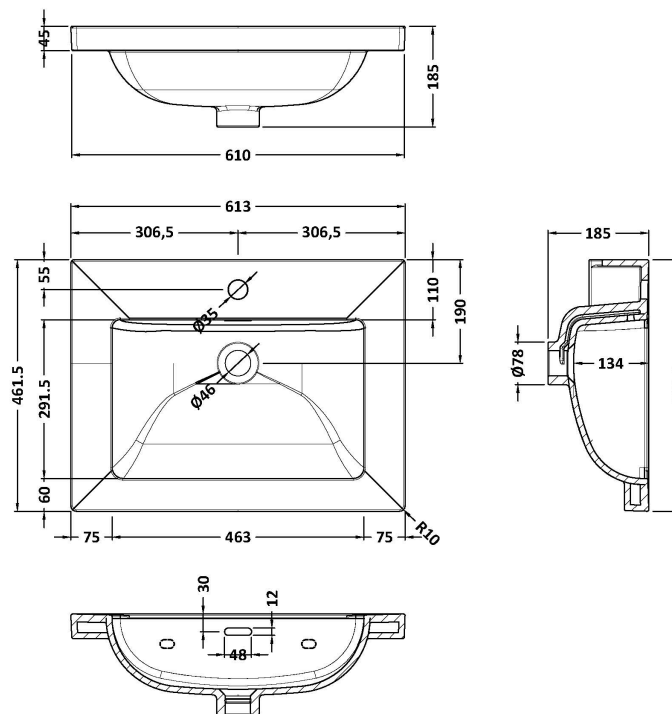

### Product Dimensions

Height (mm):	431
Width (mm):	600
Depth (mm):	455
Nett Weight (kg):	22.5

### Outer Box Dimensions (If Applicable)

Height (mm):	
Width (mm):	
Depth (mm):	
Gross Weight (kg):	
Barcode:	5056678482582

### Product Dimensions

Height (mm):	45
Width (mm):	613
Depth (mm):	461
Nett Weight (kg):	17

### Packaging Dimensions

Height (mm):	490
Width (mm):	650
Depth (mm):	220
Gross Weight (kg):	17.3