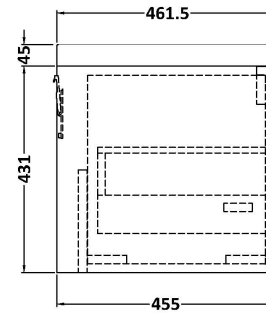

Sales Code: LIL2222K

Description: 600 Wh Single Drawer Unit & Basin 0Th

Packaging Details

Barcode: 5056678487136