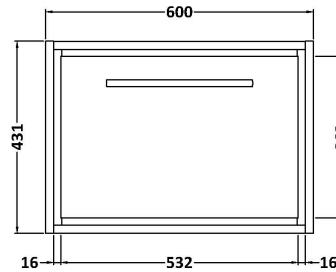

### Product Dimensions

Height (mm):	431
Width (mm):	600
Depth (mm):	455
Nett Weight (kg):	22.5

### Packaging Dimensions

Height (mm):	470
Width (mm):	632
Depth (mm):	480
Gross Weight (kg):	23

### Outer Box Dimensions (If Applicable)

Height (mm):	
Width (mm):	
Depth (mm):	
Gross Weight (kg):	
Barcode:	5056678482582

### Product Dimensions

Height (mm):	45
Width (mm):	613
Depth (mm):	461
Nett Weight (kg):	17