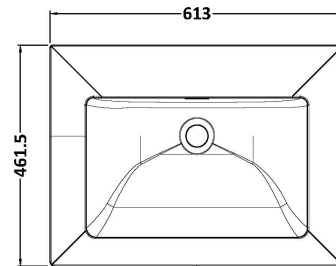

Sales Code: LIL2222K

Description: 600 Wh Single Drawer Unit & Basin 0Th

Packaging Details

Barcode: 5056678487136