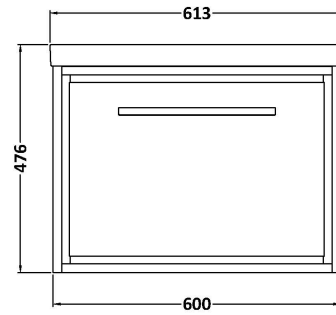

Sales Code: LIL2222K

Description: 600 Wh Single Drawer Unit & Basin 0Th

Packaging Details

Barcode: 5056678487136