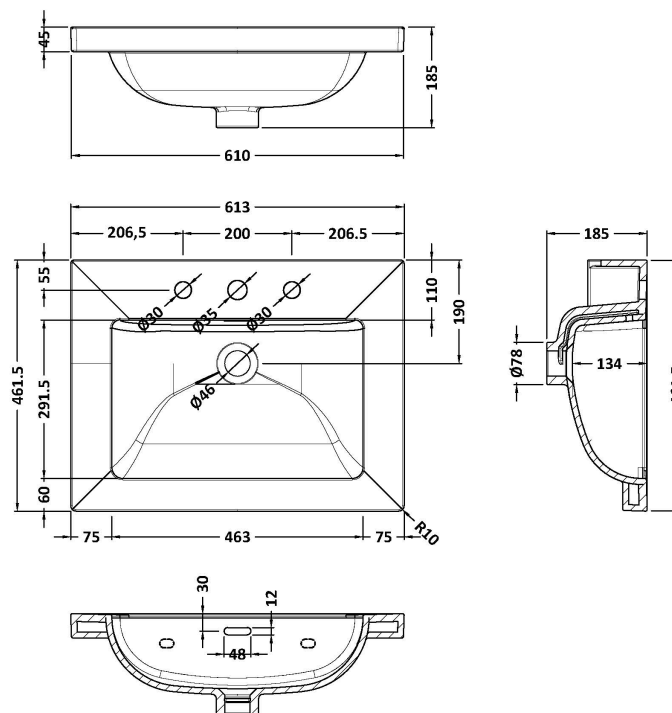

### Outer Box Dimensions (If Applicable)

Height (mm):	
Width (mm):	
Depth (mm):	
Gross Weight (kg):	
Barcode:	5056678482582

### Product Dimensions

Height (mm):	45
Width (mm):	613
Depth (mm):	461
Nett Weight (kg):	17

### Outer Box Dimensions (If Applicable)

Height (mm):	
Width (mm):	
Depth (mm):	
Gross Weight (kg):	
Barcode:	5056678485231