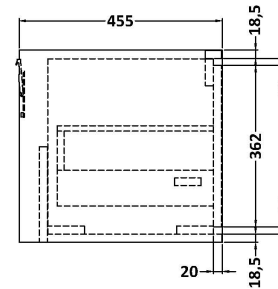

### Product Dimensions

Height (mm):	431
Width (mm):	600
Depth (mm):	455
Nett Weight (kg):	22.5

### Packaging Dimensions

Height (mm):	470
Width (mm):	632
Depth (mm):	480
Gross Weight (kg):	23

### Outer Box Dimensions (If Applicable)

Height (mm):	
Width (mm):	
Depth (mm):	
Gross Weight (kg):	
Barcode:	5056678482582

### Product Dimensions

Height (mm):	45
Width (mm):	613
Depth (mm):	461
Nett Weight (kg):	17