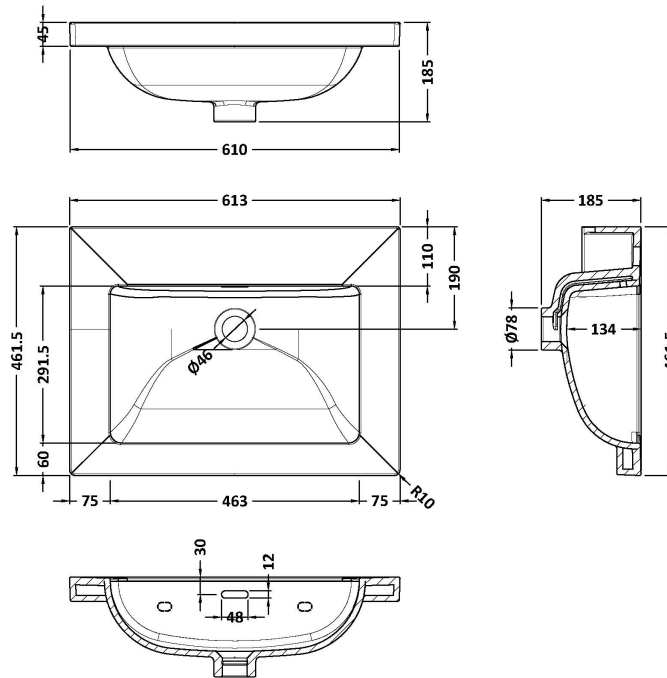

Sales Code: CBM613

Description: 600 X 460 Contemporary Basin 0Th

Product Dimensions

Height (mm):	45
Width (mm):	613
Depth (mm):	461
Nett Weight (kg):	17

Packaging Dimensions

Height (mm):	490
Width (mm):	650
Depth (mm):	220
Gross Weight (kg):	17.3

Packaging Data

Box Colour:	Brown Cardboard Box - Printed
Box Qty:	1
Label Size:	100 x 50
Label Colour:	White Label
Label Qty:	2

Outer Box Dimensions (If Applicable)

Height (mm):	
Width (mm):	
Depth (mm):	
Gross Weight (kg):	
Barcode:	5056678485224

Product Details

Country of Origin:	Utd.Arab.Emir.	
Fitting Instruction:	No	
Certification: CE & UKCA: No	WRAS: N/A	WRAS No: N/A
Product Material:	Fireclay	
Fixing Supplied:	No	

Pans/Bidets: Trap Style: N/A Includes Seat: Not Applicable

Seats: Seat Type: N/A Material: Not Applicable
Function: Not Applicable Hinge Type: Not Applicable
Hinge Material: Not Applicable

Cisterns: Operating Type: Not Applicable Fittings: Not Applicable
Lever Type: Not Applicable

Basins: Tap Hole: Not Applicable Chain Stay Hole: No
Template: Not Required Waste Type Req: Slotted
Overflow Inc: Yes Overflow Cover: Yes
Inner Bowl Depth (mm): 135 mm